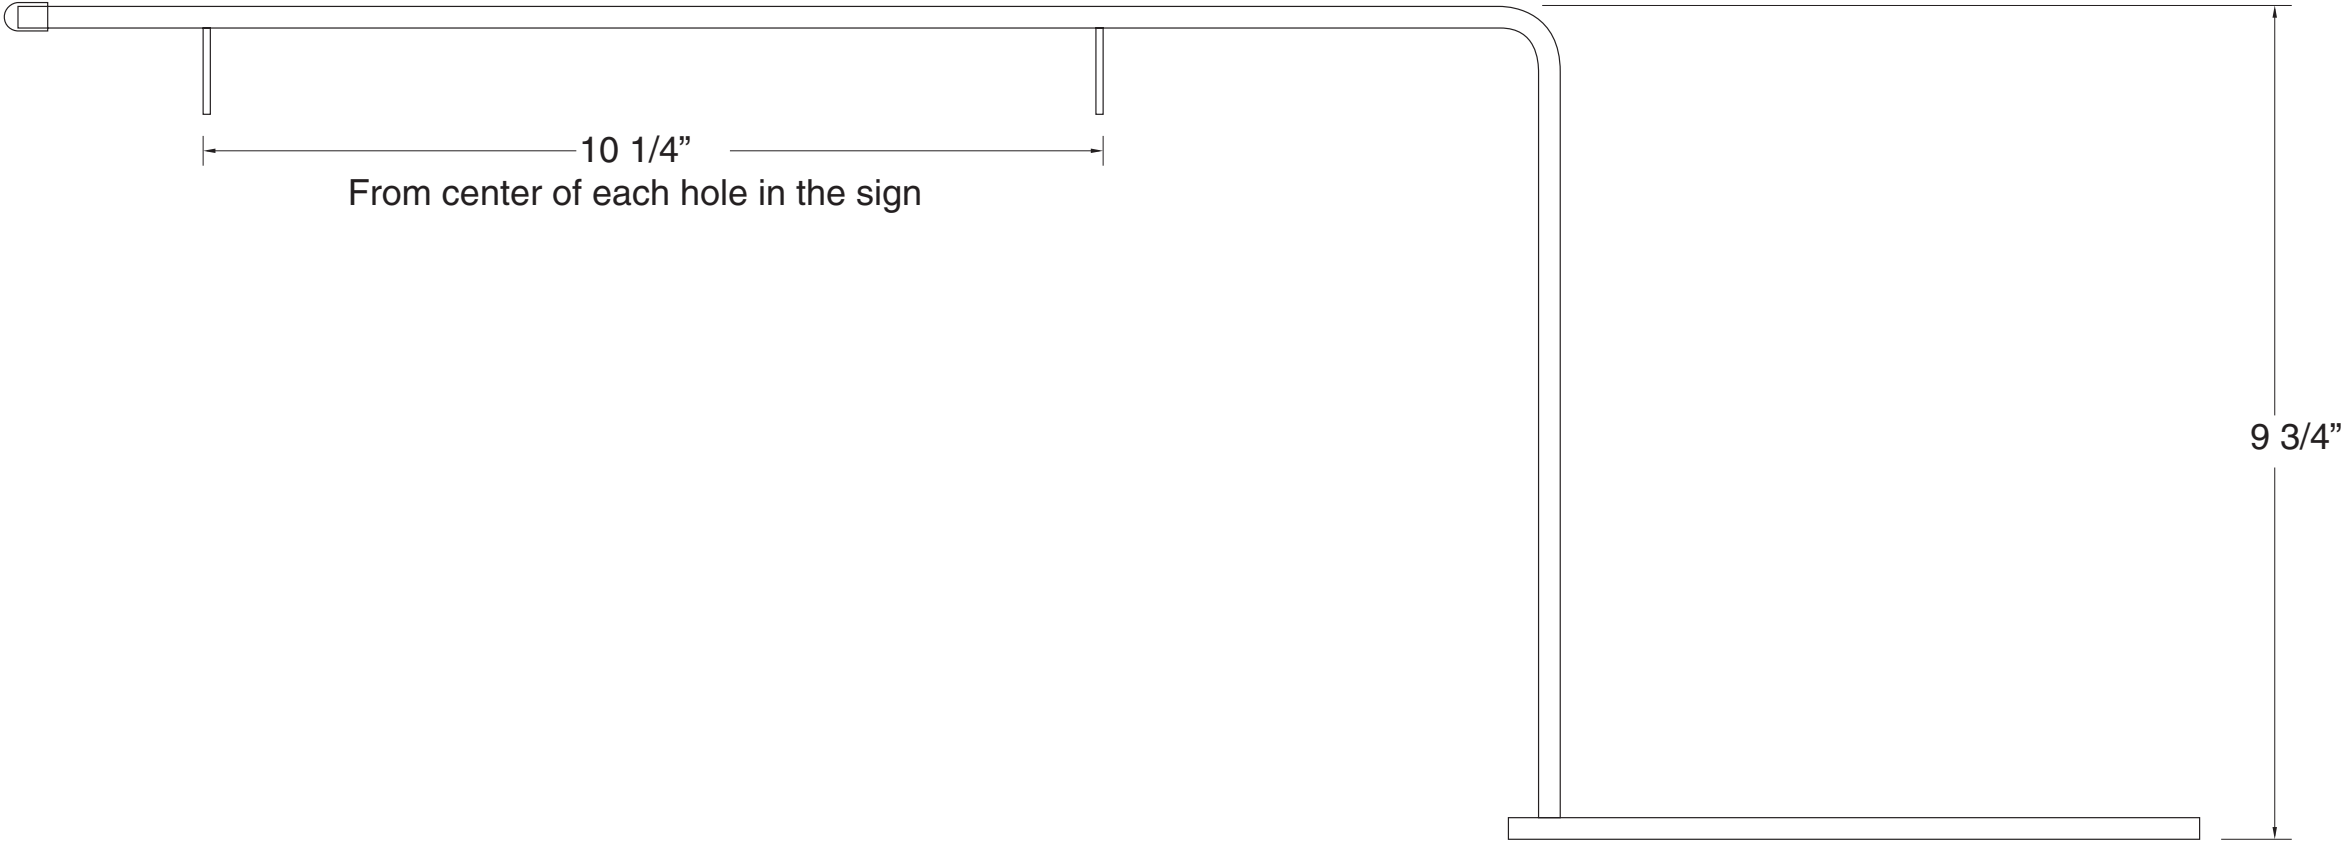

PRODUCT SIGN HOLDER - "U" SHAPE STYLE
Item #47726

Side View

Top Down View