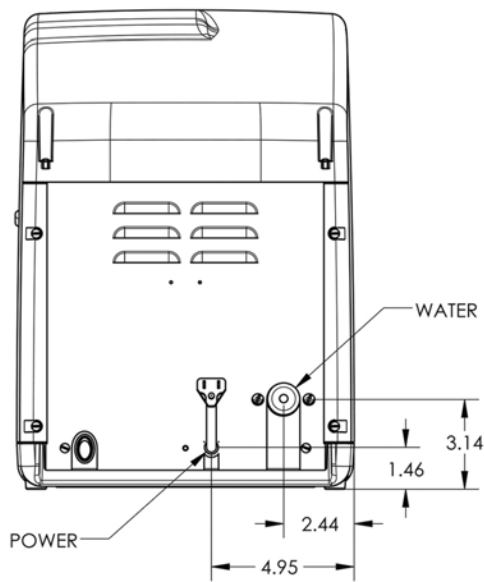

Servers and airpots sold separately

Agency:

Specifications

Product #: 44500.0000

Water Access: Plumbed

Additional Features

Electrical & Capacity

Volts	Amps	Watts	Cord Attached	Plug Type	8oz cups/hr 236ml cups/hr	Input H ₂ O Temp.	Phase	# Wires plus Ground	Hertz
120	12	1450	Yes	NEMA 5-15P	60	60°F (15.5°C)	1	2	60

Plumbing Requirements

PSI	kPa	Fitting Supplied	Water Flow Required (GPM)
20-90	138-621	1/4" Male Flare Fitting	-

CAD Drawings

2D	Revit	KLC
•		

BUNN® reserves the right to change specifications and product design without notice. Such revisions do not entitle the buyer to corresponding changes, improvements, additions or replacements for previously purchased equipment. For most current specifications and other info visit bunn.com.

Created on:
12/01/2015

Unit			Shipping					
	Width	Height	Depth	Width	Height	Depth	Weight	Volume
English	11.7 in.	16.8 in.	20.6 in.	-	-	-	34.700 lbs	3.732 ft ³
Metric	29.7 cm	42.7 cm	52.3 cm	-	-	-	15.740 kgs	0.106 m ³