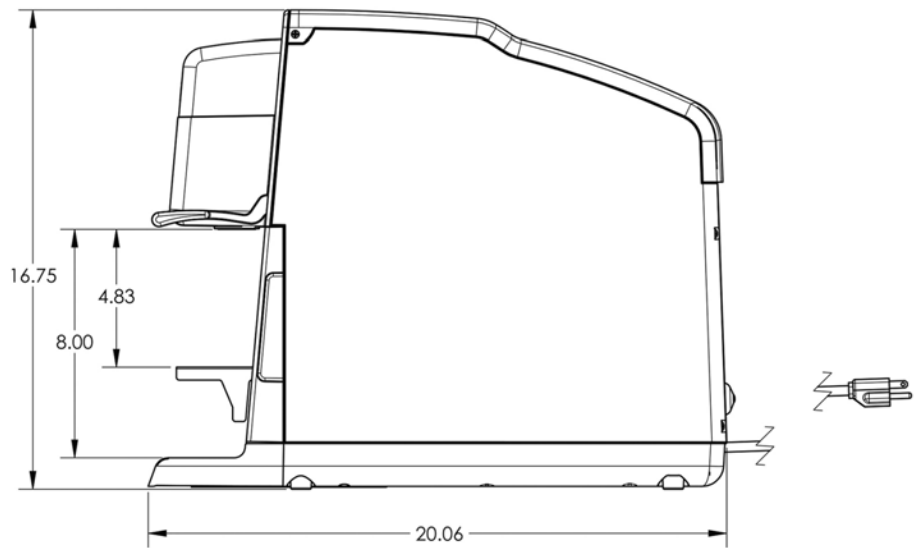

Servers and airpots sold separately

Agency:

Specifications

Product #: 44500.0000

Water Access: Plumbed

Additional Features

Electrical & Capacity

Volts	Amps	Watts	Cord Attached	Plug Type	8oz cups/hr 236ml cups/hr	Input H ₂ O Temp.	Phase	# Wires plus Ground	Hertz
120	12	1450	Yes	NEMA 5-15P	60	60°F (15.5°C)	1	2	60

Created on:
12/01/2015

Unit			Shipping					
	Width	Height	Depth	Width	Height	Depth	Weight	Volume
English	11.7 in.	16.8 in.	20.6 in.	-	-	-	34.700 lbs	3.732 ft ³
Metric	29.7 cm	42.7 cm	52.3 cm	-	-	-	15.740 kgs	0.106 m ³