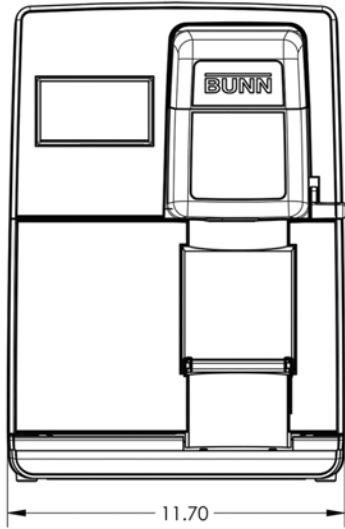

MCO

16.8" x 20.6" x 11.7"
(42.7cm x 52.3cm x 29.7cm)

- 2-year warranty on parts and 1-year warranty on labor
- Automatic ejection of brewed cartridges
- Customizable brew settings for beverages
- ETL & NSF Commercial Ratings
- Internal waste storage for 25+ cartridges
- Separate hot water dispense
- Three adjustable brew sizes per beverage
- Automatic water refill
- Flip tray to accommodate wide range of cup sizes and travel mugs
- Touch screen interface
- USB Flash programming

Servers and airpots sold separately

Agency:

Specifications

Product #: 44500.0000

Water Access: Plumbed

Additional Features

Electrical & Capacity

Volts	Amps	Watts	Cord Attached	Plug Type	8oz cups/hr 236ml cups/hr	Input H ₂ O Temp.	Phase	# Wires plus Ground	Hertz
120	12	1450	Yes	NEMA 5-15P	60	60°F (15.5°C)	1	2	60

Plumbing Requirements

PSI	kPa	Fitting Supplied	Water Flow Required (GPM)
20-90	138-621	1/4" Male Flare Fitting	-

CAD Drawings

2D	Revit	KLC
•		

BUNN® reserves the right to change specifications and product design without notice. Such revisions do not entitle the buyer to corresponding changes, improvements, additions or replacements for previously purchased equipment. For most current specifications and other info visit bunn.com.

Created on:
12/01/2015

Unit			Shipping					
	Width	Height	Depth	Width	Height	Depth	Weight	Volume
English	11.7 in.	16.8 in.	20.6 in.	-	-	-	34.700 lbs	3.732 ft ³
Metric	29.7 cm	42.7 cm	52.3 cm	-	-	-	15.740 kgs	0.106 m ³