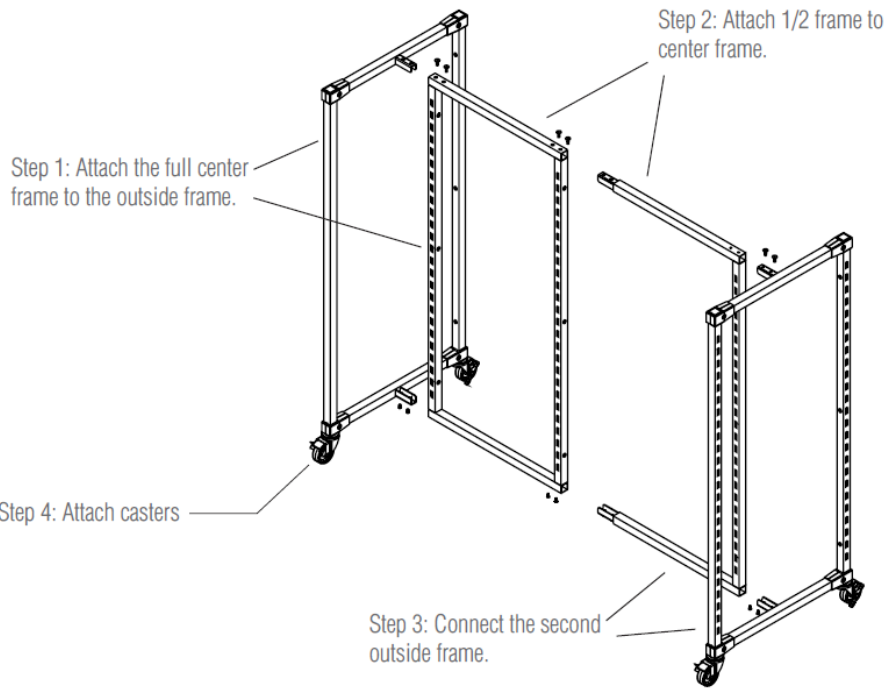

BURNSIDE

ASSEMBLY INSTRUCTIONS

GONDOLA // 292-GOND48

Made of 1¼" square tubing in Metallic Silver finish

4" steel/rubber casters (2 locking)

Use with optional 47¾" x 20" Perforated Metal or Frosted Acrylic Back Panels available and sold separately

51¾"W x 25¾"D x 57.15"H

BURNSIDE

ASSEMBLY INSTRUCTIONS

48" GONDOLA

COMPLETED
FIXTURE