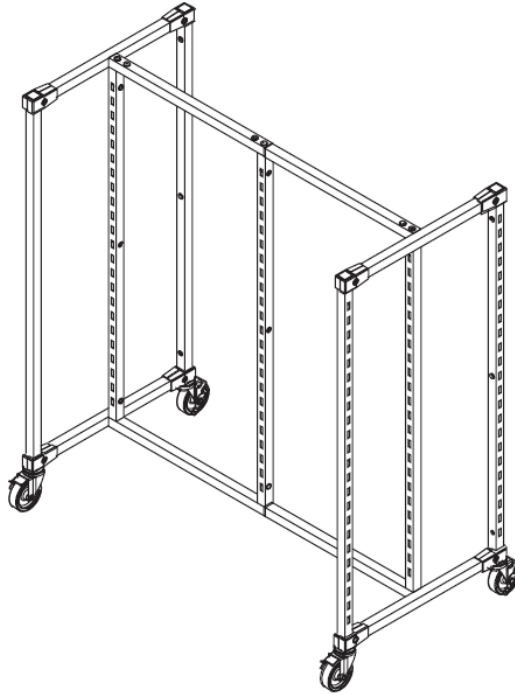

BURNSIDE

ASSEMBLY INSTRUCTIONS

GONDOLA // 292-GOND48

Made of 1¼" square tubing in Metallic Silver finish

4" steel/rubber casters (2 locking)

Use with optional 47¾" x 20" Perforated Metal or Frosted Acrylic Back Panels available and sold separately

51¾"W x 25¾"D x 57.15"H

BURNSIDE

ASSEMBLY INSTRUCTIONS

48" GONDOLA

COMPLETED
FIXTURE