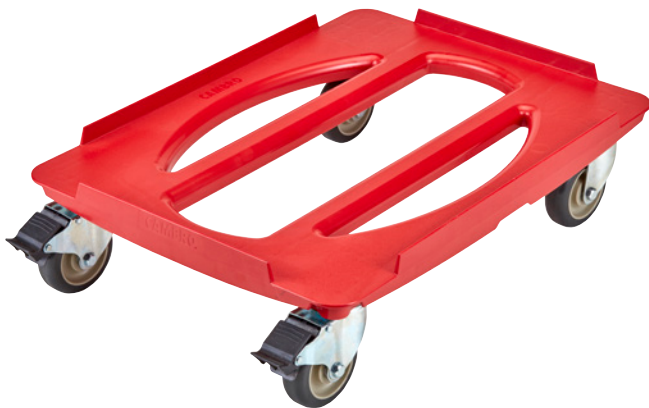

Carriers on the Move!

- Lightweight and easy to maneuver.
- Efficiently transports Cam GoBox Top Loaders and Front Loaders.
- Accommodates other Cambro insulated carriers and storage containers.

CAMBRO
TRUSTED FOR GENERATIONS™

www.cambro.com

Camdolly® Compact

CODE	CDC300
LIP DIMENSIONS	1.3" (3,3 cm)
EXTERIOR DIMENSION L x W x H	24.9" x 17.4" x 7.3" (63,4 x 44,1 x 18,5 cm)
INTERIOR DIMENSION L x W	24.6" x 17.1" (62,5 x 43,4 cm)
CAPACITY	300 lbs. (136 kg)
FITS	UPC300, EPP400, EPP300, EPP180, EPP160, EPP140, EPP180LH, UPC140, UPC160, UPC180

Case Pack: 1 Color: Red (358).

CDC300 fits the following products.

UPC300

EPP140

EPP160

EPP300

EPP180LH

EPP400

EPP180

CODE	CDC400
LIP DIMENSIONS	0.9" (2,2 cm)
EXTERIOR DIMENSION L x W x H	25.3" x 18.5" x 6.9" (64,3 x 47 x 18,5 cm)
INTERIOR DIMENSION L x W	24.9" x 18.5" (63,2 x 46,9 cm)
CAPACITY	300 lbs. (136 kg)
FITS	UPC400, EPP180XLT