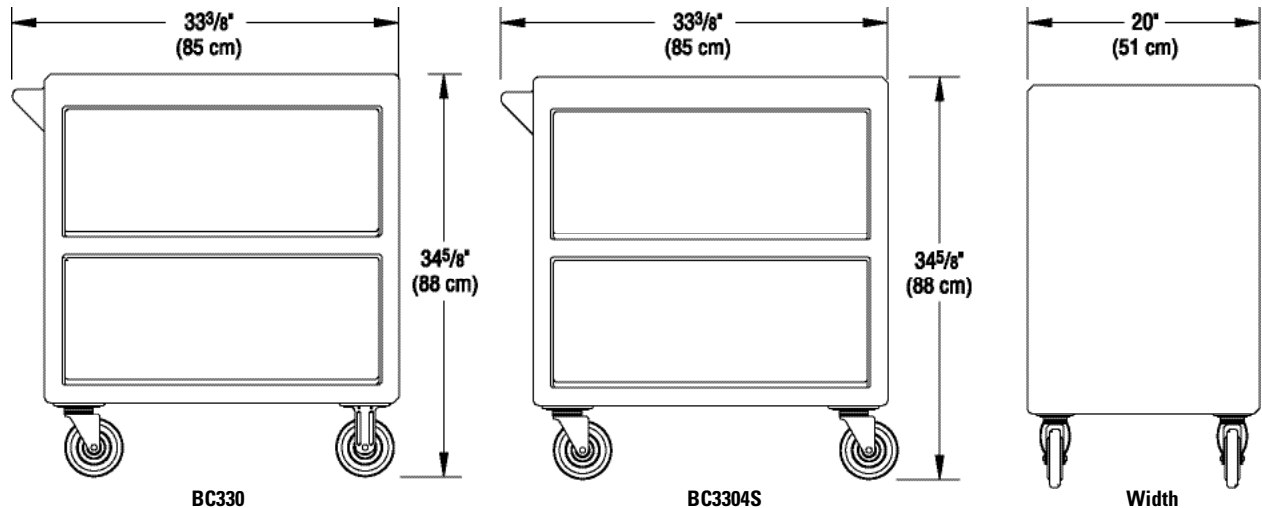

## Enclosed Side

Models BC330, BC3304S

Item No. \_\_\_\_\_

Specifier Identification No. \_\_\_\_\_

Model No. \_\_\_\_\_

Quantity \_\_\_\_\_

## Specifications

Dimension Tolerance: +/- 1/4" (0,64 cm)

Code	Description	Load Capacity	Shelf Dimensions L x W x H	Exterior Dimensions L x W x H	Case lbs./cube Kg/m <sup>3</sup>
BC330	Service Cart - Enclosed Side	500 lbs. (363 Kg.)	27" x 18 1/2" x 11 1/4" (69 x 47 x 29 cm)	33 3/8" x 20" x 34 5/8" (85 x 51 x 88 cm)	68 (15.35) 30 (0,4)
BC3304S	Service Cart - Enclosed Side	500 lbs. (363 Kg.)	27" x 18 1/2" x 11 1/4" (69 x 47 x 29 cm)	33 3/8" x 20" x 34 5/8" (85 x 51 x 88 cm)	68 (15.35) 30 (0,4)