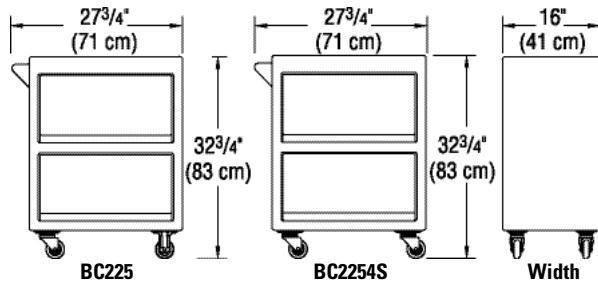

Approvals

Service Carts

Item No. _____

Specifier Identification No. _____

Model No. _____

Quantity _____

Open Sides

Models BC225, BC2254S
BC230, BC2304S
BC235, BC2354S

Specifications

Dimension Tolerance: +/- 1/4" (0,64 cm)

Code	Description	Load Capacity	Shelf Dimensions L x W x H	Exterior Dimensions L x W x H	Case lbs./cube Kg/m ³
BC225	Service Cart - Open Sides	350 lbs. (159 Kg.)	21 1/4" x 15 1/2" x 11 1/4" (56 x 39 x 29 cm)	27 3/4" x 16" x 32 3/4" (71 x 41 x 83 cm)	41 (9,20) 18 (0,26)
BC2254S	Service Cart - Open Sides	350 lbs. (159 Kg.)	21 1/4" x 15 1/2" x 11 1/4" (56 x 39 x 29 cm)	27 3/4" x 16" x 32 3/4" (71 x 41 x 83 cm)	43 (9,20) 18 (0,26)
BC230	Service Cart - Open Sides	500 lbs. (363 Kg.)	27" x 19 1/2" x 11 1/4" (69 x 49,5 x 29 cm)	33 3/8" x 20" x 34 5/8" (85 x 51 x 88 cm)	62 (15,13) 26 (0,42)
BC2304S	Service Cart - Open Sides	500 lbs. (363 Kg.)	27" x 19 1/2" x 11 1/4" (69 x 49,5 x 29 cm)	33 3/8" x 20" x 34 5/8" (85 x 51 x 88 cm)	61 (15,13) 26 (0,42)
BC235	Service Cart - Open Sides	500 lbs. (363 Kg.)	31 1/2" x 20 3/8" x 11 3/8" (79 x 52 x 29 cm)	37 3/8" x 21 1/2" x 34 3/8" (79 x 52 x 29 cm)	69 (17,85) 29,5 (0,5)
BC2354S	Service Cart - Open Sides	500 lbs. (363 Kg.)	31 1/2" x 20 3/8" x 11 3/8" (79 x 52 x 29 cm)	37 3/8" x 21 1/2" x 34 3/8" (95 x 55 x 88 cm)	68 (17,85) 29,5 (0,5)