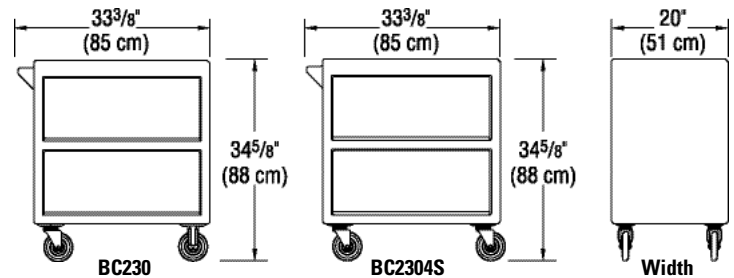

Approvals

Service Carts

Item No. _____

Specifier Identification No. _____

Model No. _____

Quantity _____

Open Sides

Models BC225, BC2254S
BC230, BC2304S
BC235, BC2354S

Specifications

Dimension Tolerance: +/- 1/4" (0,64 cm)

Code	Description	Load Capacity	Shelf Dimensions L x W x H	Exterior Dimensions L x W x H	Case lbs./cube Kg/m ³
BC225	Service Cart - Open Sides	350 lbs. (159 Kg.)	21 1/4" x 15 1/2" x 11 1/4" (56 x 39 x 29 cm)	27 3/4" x 16" x 32 3/4" (71 x 41 x 83 cm)	41 (9,20) 18 (0,26)
BC2254S	Service Cart - Open Sides	350 lbs. (159 Kg.)	21 1/4" x 15 1/2" x 11 1/4" (56 x 39 x 29 cm)	27 3/4" x 16" x 32 3/4" (71 x 41 x 83 cm)	43 (9,20) 18 (0,26)
BC230	Service Cart - Open Sides	500 lbs. (363 Kg.)	27" x 19 1/2" x 11 1/4" (69 x 49,5 x 29 cm)	33 3/8" x 20" x 34 5/8" (85 x 51 x 88 cm)	62 (15,13) 26 (0,42)
BC2304S	Service Cart - Open Sides	500 lbs. (363 Kg.)	27" x 19 1/2" x 11 1/4" (69 x 49,5 x 29 cm)	33 3/8" x 20" x 34 5/8" (85 x 51 x 88 cm)	61 (15,13) 26 (0,42)
BC235	Service Cart - Open Sides	500 lbs. (363 Kg.)	31 1/2" x 20 3/8" x 11 3/8" (79 x 52 x 29 cm)	37 3/8" x 21 1/2" x 34 3/8" (79 x 52 x 29 cm)	69 (17,85) 29,5 (0,5)
BC2354S	Service Cart - Open Sides	500 lbs. (363 Kg.)	31 1/2" x 20 3/8" x 11 3/8" (79 x 52 x 29 cm)	37 3/8" x 21 1/2" x 34 3/8" (95 x 55 x 88 cm)	68 (17,85) 29,5 (0,5)