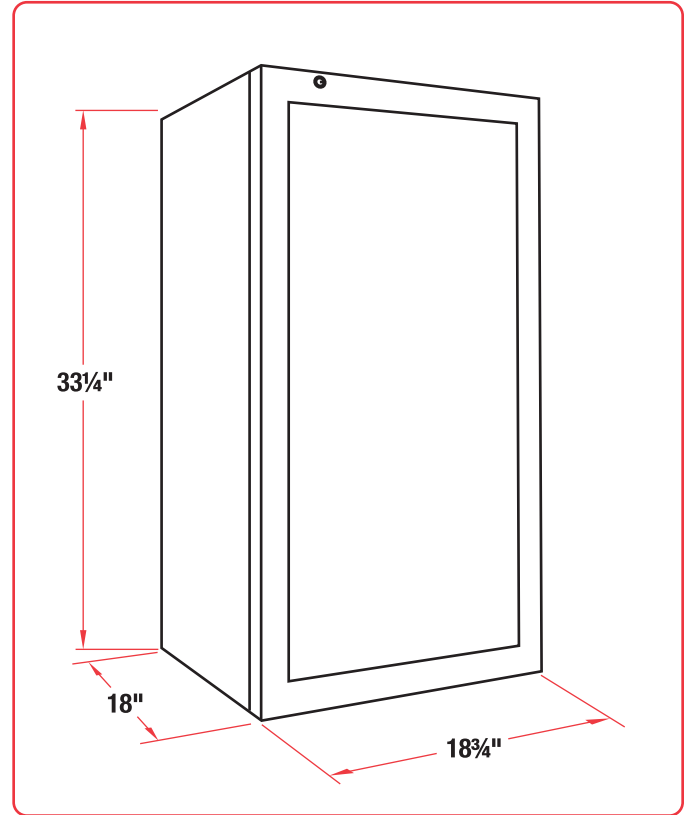

## Models & Dimensions

**CTR2.68LD Refrigerator with Illuminated Header**

**CTR3.75 Five Shelf Refrigerator**

## Specifications

Model	Cubic Ft.	Shelves	Temp.	HP	Dimensions W x D x H	Electrical	Ship Weight
CTR2.68LD	2.7	4	34°F - 45°F	1/8	18" x 18 3/8" x 36 1/2"	120V, .09KW, 1.8A	90 lbs.
CTR3.75	3.8	5	34°F - 45°F	1/8	18 3/4" x 18" x 33 1/4"	120V, .09KW, 2A	85 lbs.