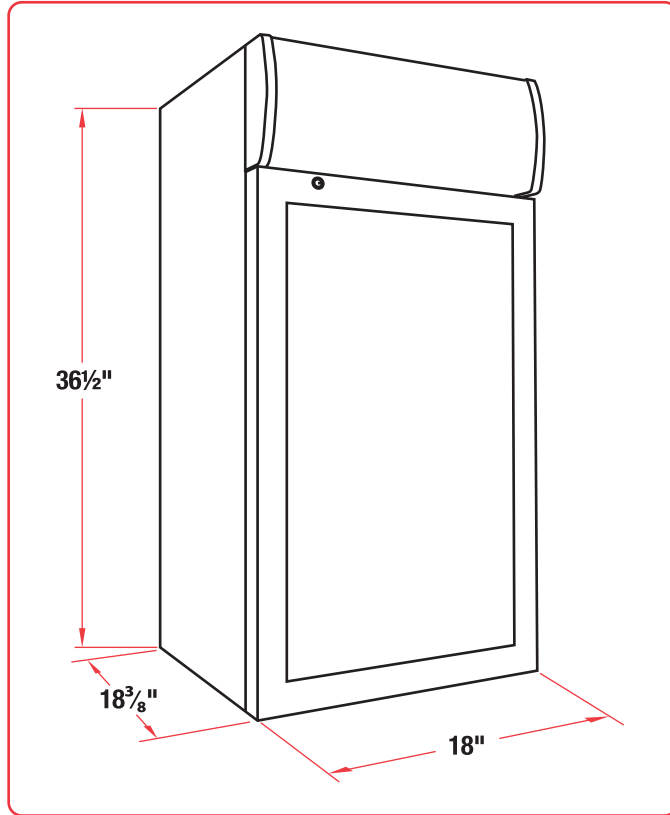

## **Standard Features**

- **Choice** – Model CTR2.68LD with illuminated header display or model CTR3.75 with extra capacity.
- **Adjustable Thermostat** – Temperature can be adjusted between 34°F and 45°F.
- **Energy Efficient** – Double pane thermal glass door with strong magnetic gasket.
- **Impulse Sales** – Merchandise packaged food & beverages.
- **ETL Sanitation Conforms To NSF 7 Standard.**
- **Durable Black Powder Coated Exterior Finish.**
- **Bright Interior Merchandise Lighting.**
- **Adjustable PVC Coated Wire Shelves.**
- **Secure Built-In Door Lock.**

## Models & Dimensions

**CTR2.68LD Refrigerator with Illuminated Header**

**CTR3.75 Five Shelf Refrigerator**