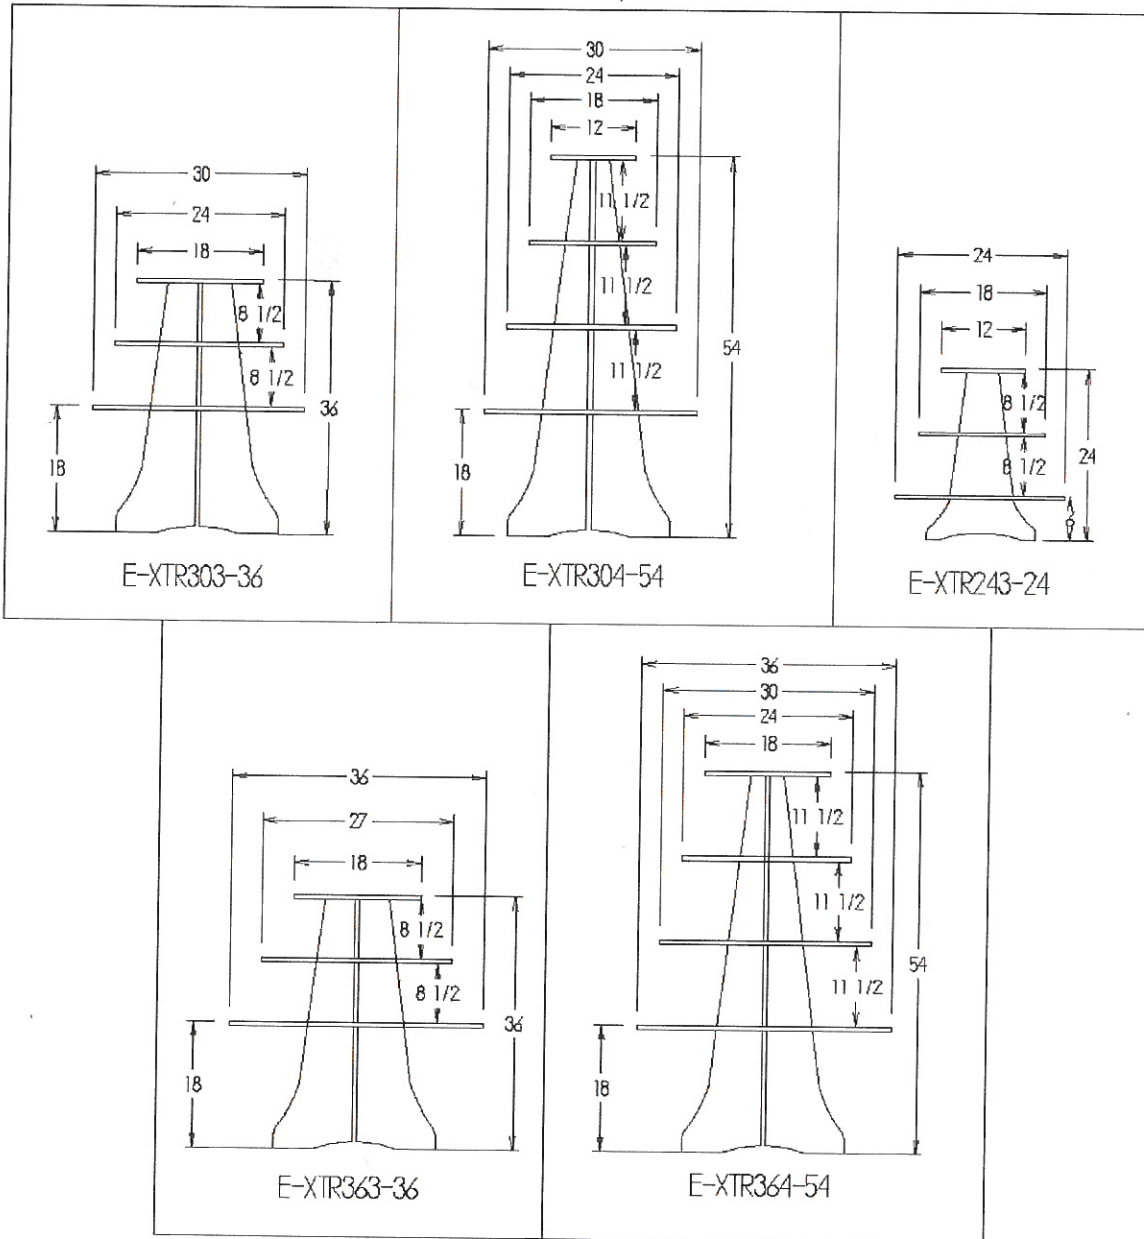

X-Base Displays, Melamine Finish

* Round Display Tree Size Drawings

Order online at www.edisplays.biz

E-mail: staff@edisplays.biz 800-787-3823 585-889-8200 Fax 585-889-8209

MADE IN USA