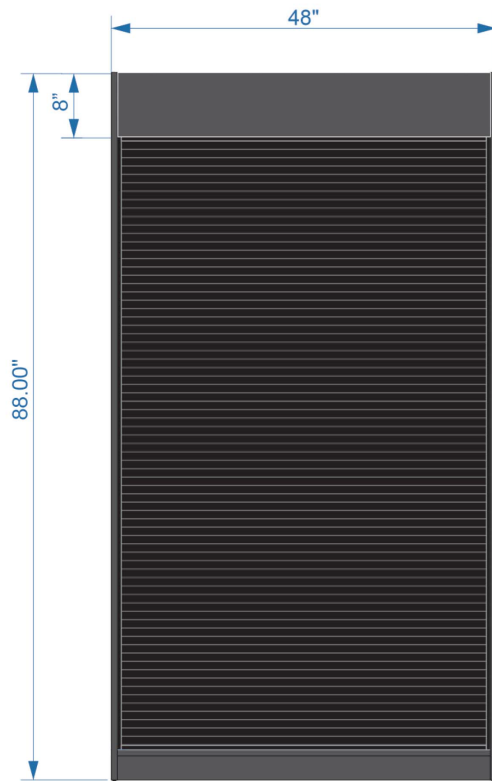

TOP VIEW

- Formica laminate finishes available in 4 color options
- Leveling hardware
- Optional magnetic signage available

FRONT VIEW

SIDE VIEW

ISO VIEW