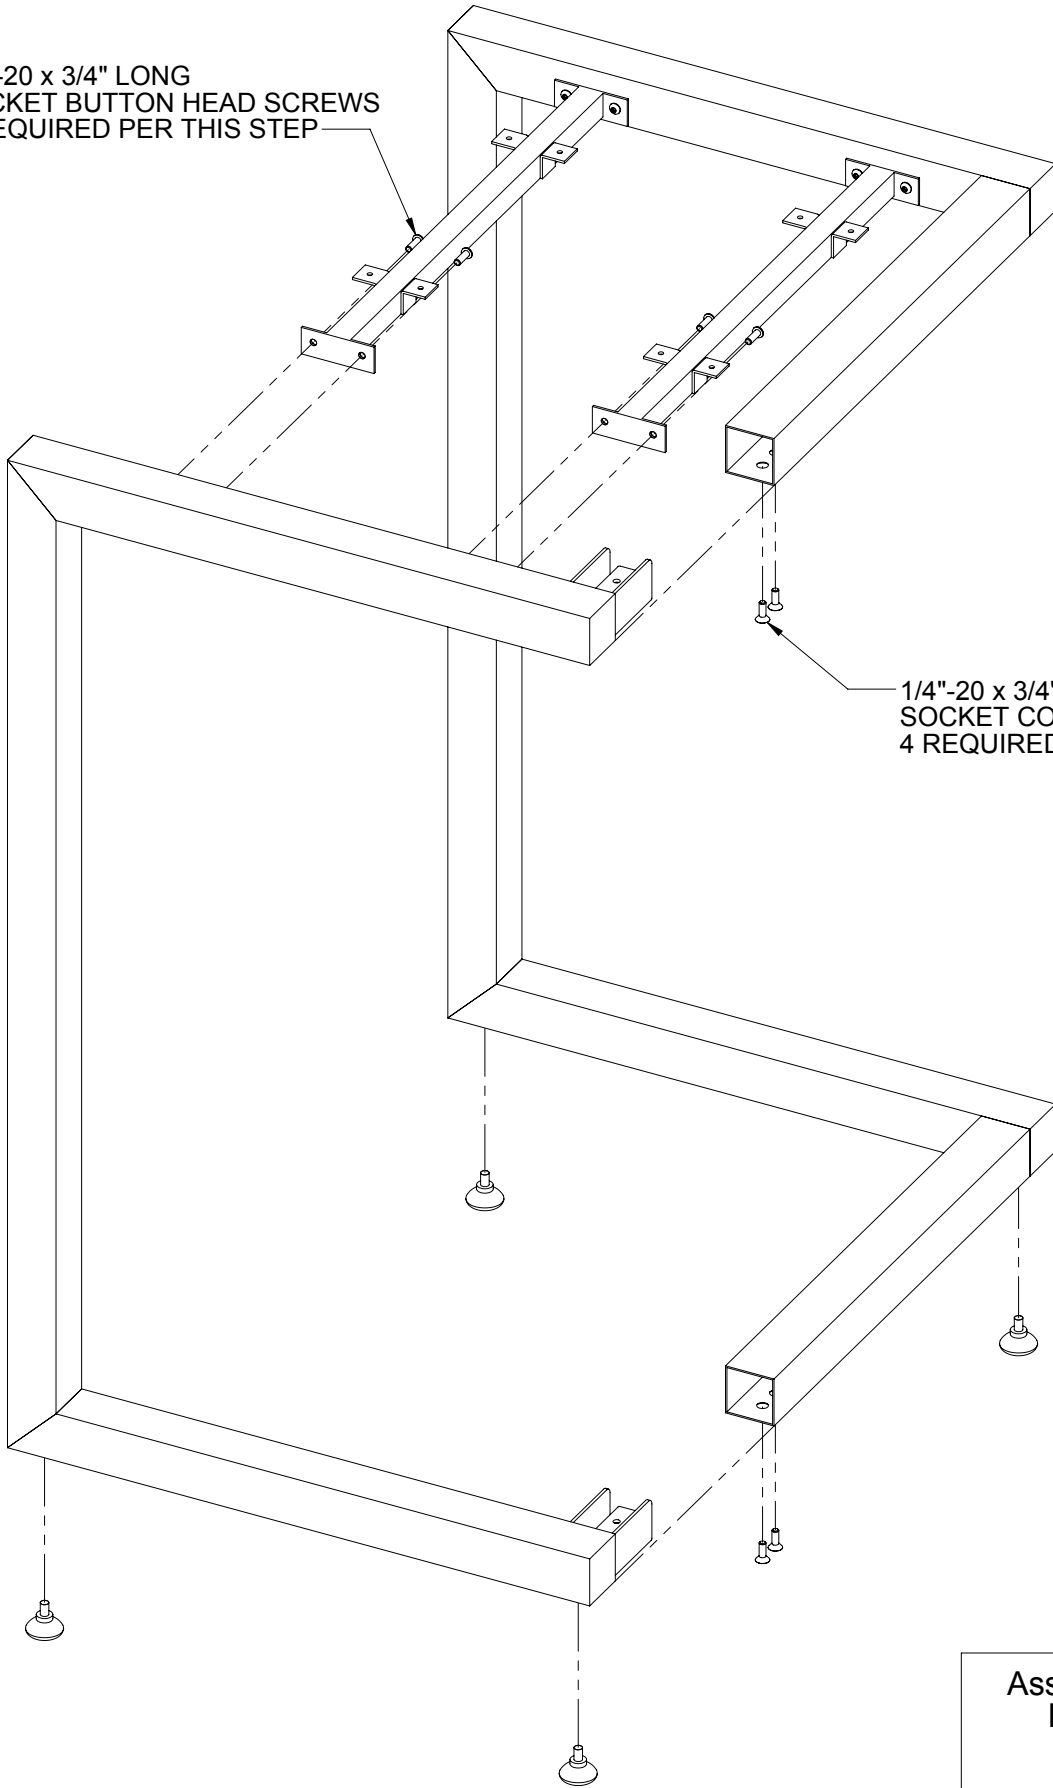

Assembly Instructions for  
Items T504FRSC &  
T504SC-H

1/4"-20 x 3/4" LONG  
SOCKET COUNTER SUNK SCREWS  
4 REQUIRED PER THIS STEP

Assembly Instructions for  
Items T504FRSC &  
T504SC-H

1/4"-20 x 3/4" LONG  
SOCKET BUTTON HEAD SCREWS  
4 REQUIRED PER THIS STEP

1/4"-20 x 3/4" LONG  
SOCKET COUNTER SUNK SCREWS  
4 REQUIRED PER THIS STEP

Assembly Instructions for  
Items T504FRSC &  
T504SC-H

Assembly Instructions for  
Items T504FRSC &  
T504SC-H