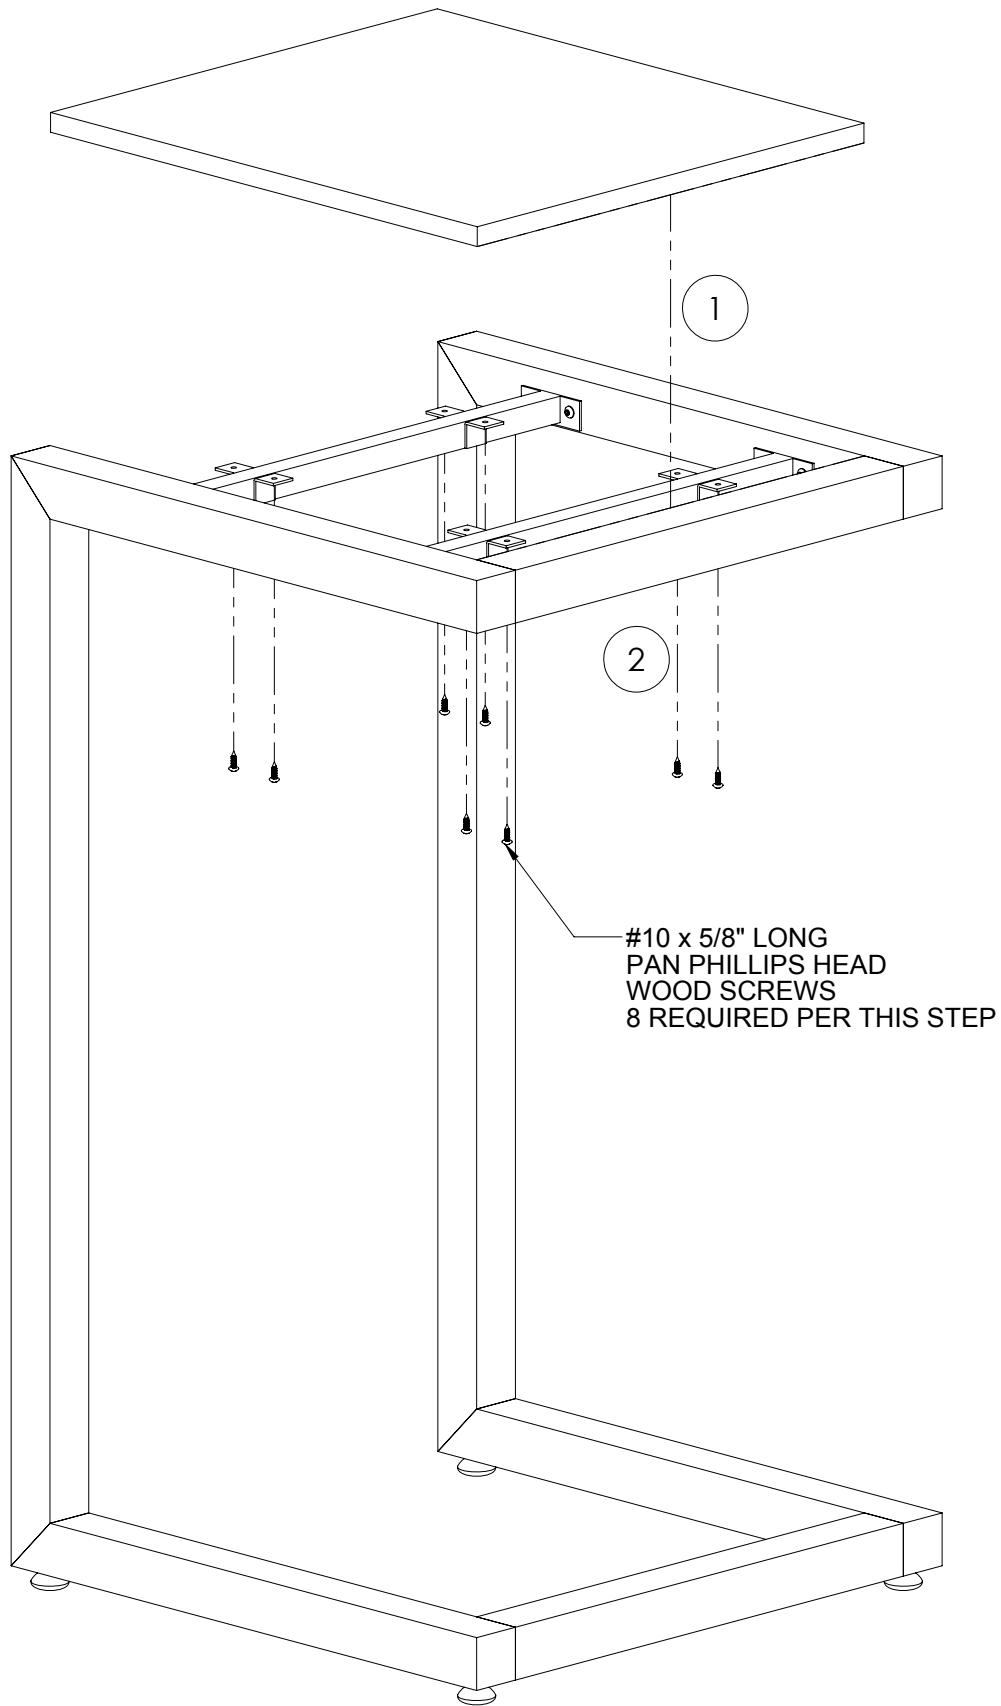

Assembly Instructions for  
Items T504FRSC &  
T504SC-H

1/4"-20 x 3/4" LONG  
SOCKET COUNTER SUNK SCREWS  
4 REQUIRED PER THIS STEP

Assembly Instructions for  
Items T504FRSC &  
T504SC-H

1/4"-20 x 3/4" LONG  
SOCKET BUTTON HEAD SCREWS  
4 REQUIRED PER THIS STEP

1/4"-20 x 3/4" LONG  
SOCKET COUNTER SUNK SCREWS  
4 REQUIRED PER THIS STEP

Assembly Instructions for  
Items T504FRSC &  
T504SC-H

Assembly Instructions for  
Items T504FRSC &  
T504SC-H