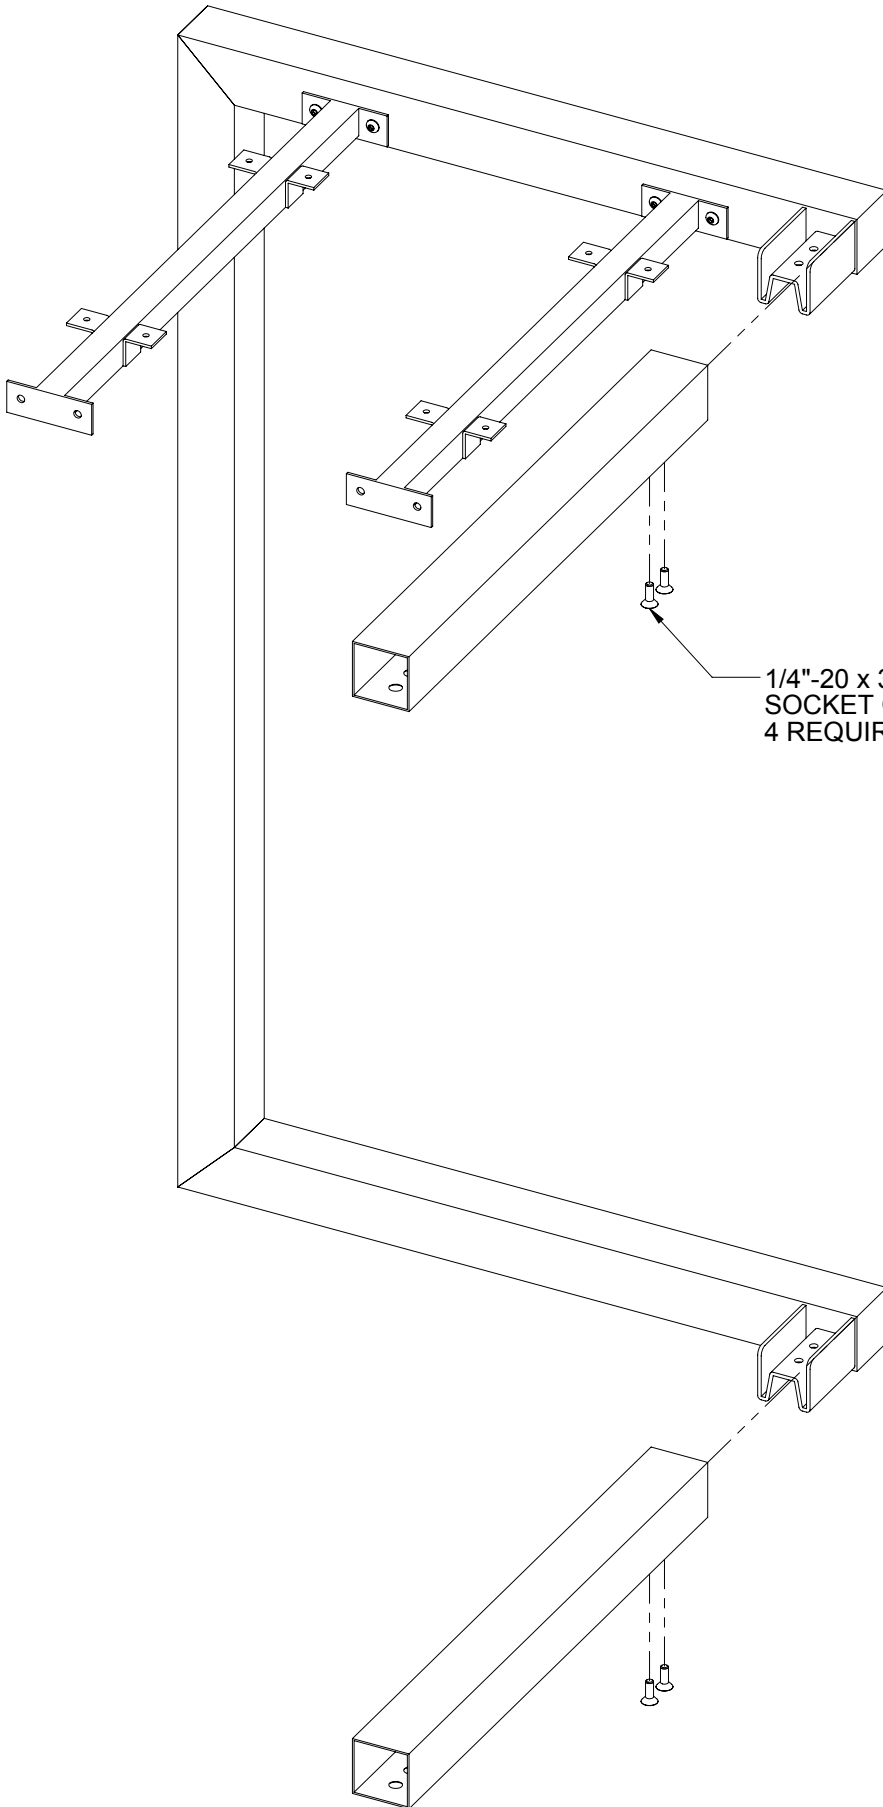

Assembly Instructions for  
Items T504FRSC &  
T504SC-H

1/4"-20 x 3/4" LONG  
SOCKET COUNTER SUNK SCREWS  
4 REQUIRED PER THIS STEP

Assembly Instructions for  
Items T504FRSC &  
T504SC-H

1/4"-20 x 3/4" LONG  
SOCKET BUTTON HEAD SCREWS  
4 REQUIRED PER THIS STEP

1/4"-20 x 3/4" LONG  
SOCKET COUNTER SUNK SCREWS  
4 REQUIRED PER THIS STEP

Assembly Instructions for  
Items T504FRSC &  
T504SC-H

Assembly Instructions for  
Items T504FRSC &  
T504SC-H