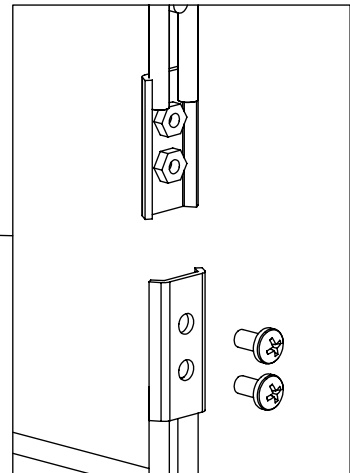

ASSEMBLY INSTRUCTIONS:  
2X5, 2X6, 2X7  
PORTABLE GRID PANELS

INCLUDED HARDWARE

#10-24 x .375" LONG  
CROSS BUTTON  
HEAD SCREW  
QTY. 4

SCREWDRIVER  
QTY. 1

2X5, 2X6, 2X7 PORTABLE GRID PANELS

1

SECURE THE TWO WIRE  
PANELS WITH THE BUTTON  
HEAD SCREWS AS SHOWN.