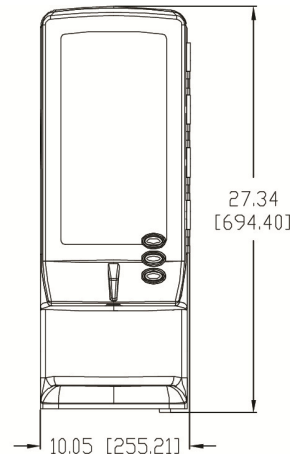

GOLD MEDAL® PRODUCTS CO.

Single Button Cheese Dispenser

Model No. 5345

Specifications

Overall Dimensions:

Width: 10.05" (255.21mm)

Depth: 16.42" (417.00 mm)

Height: 27.34" (694.40 mm)

Features:

- Single Button Cheese Dispenser with a manual dispense button only.

Electrical - Domestic

120V

225 WATTS 60 HZ

(NEMA 5-15P) Plug

Plug Type:

NEMA 5-15P