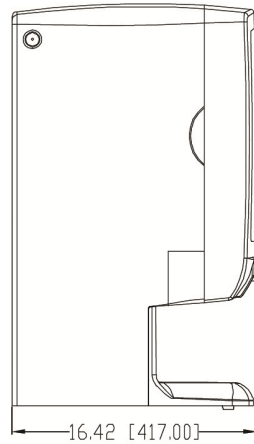

GOLD MEDAL® PRODUCTS CO.

Single Button Cheese Dispenser

Model No. 5345

Specifications

Overall Dimensions:

Width: 10.05" (255.21mm)

Depth: 16.42" (417.00 mm)

Height: 27.34" (694.40 mm)

Features:

- Single Button Cheese Dispenser with a manual dispense button only.

Electrical - Domestic

120V

225 WATTS 60 HZ

(NEMA 5-15P) Plug

Plug Type:

NEMA 5-15P