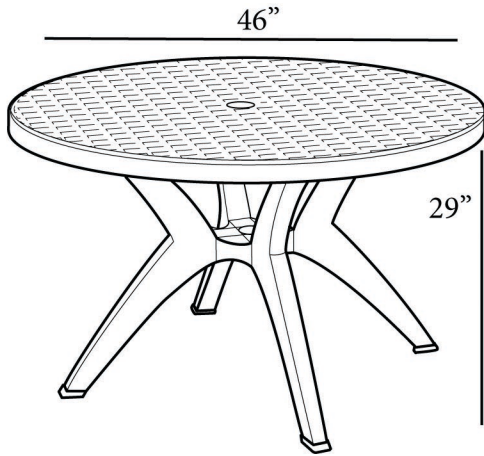

# Grosfillex

COMMERCIAL RESIN FURNITURE

*Your best value for Food Service & Hospitality!*

EXTERIOR

35" Diagonal Footprint

## Ibiza 46" Round Resin Pedestal Table

with umbrella hole

### Features & Benefits

**Warranty: 1 Yr.**

- The ideal poolside table!
- Sits up to 6 people comfortably.
- Made of 100% prime resin, a material impervious to salt air, chlorine and most common stains.
- "Tulip" resin base with a broad base span for increased stability—designed for use with the Grosfillex 35 lb. table umbrella base and optional 35 lb. base ring, or the resin umbrella base with filling cap.
- Umbrella hole with cap to fit all Grosfillex umbrellas with 1 1/2" pole.
- High resin table edge to resist impact and chipping.
- Easy to clean with soap and water, a mild solution of chlorine bleach and water, or even pool water.
- Easy to assemble.

### Product Specifications

Product Description	Reference Number	Color	UPC Code	Weight Each (lbs.)	Master Pack	Master Pack Volume (cu. ft.)
Ibiza 46" Round Table <i>with umbrella hole</i>	US526704	White	704524	30.00	1	7.92
	US526766	Sandstone	705200			
	US526778	Amazon Green	704548			