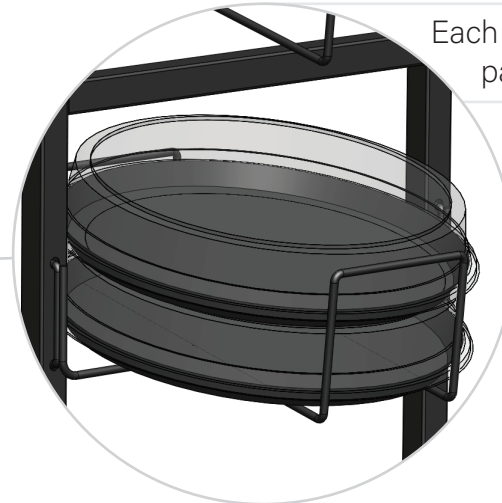

Shelf Inside Dims:  
12.6"L x 14.6"W  
320mmL x 370mmW

Each shelf holds 2 large cookie packages, as shown.