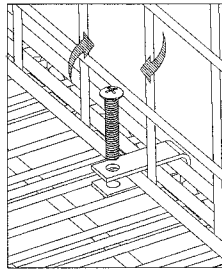

Toll Free number: 800-543-7374

Part	Left Door Panel	Right Door Panel	Bottom Panel	Top Panel	Side Panel	Back Panel	Spiral Bracket	Cambro Ring	Wire Secure Bracket	Bracket Screw	Ring Screw
Qty	1	1	1	1	2	1	2	1	2	2	1

STEP 1
Side Hook of Back Panel

STEP 2
Base Loops at Back of Unit

STEP 3
Rear of Cage at Base/Attach to Shelf Mat Loop around Bottom & Back Panel

STEP 4
Secure loop on inside of cage

Copyright November, 2008