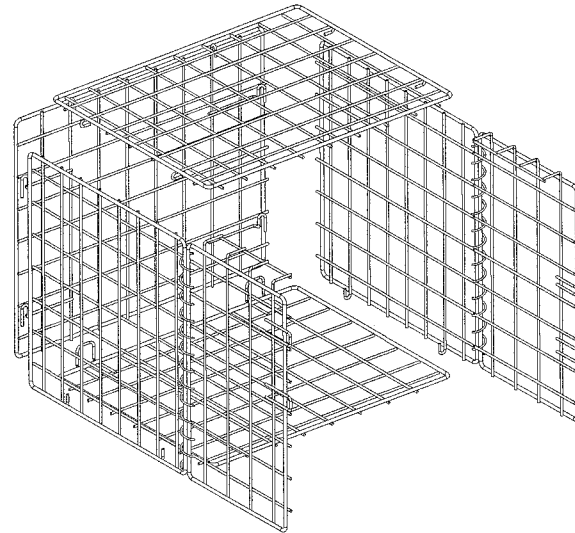

Toll Free number: 800-543-7374

Part	Left Door Panel	Right Door Panel	Bottom Panel	Top Panel	Side Panel	Back Panel	Spiral Bracket	Cambro Ring	Wire Secure Bracket	Bracket Screw	Ring Screw
Qty	1	1	1	1	2	1	2	1	2	2	1

STEP 1
Side Hook of Back Panel

STEP 2
Base Loops at Back of Unit

STEP 3
Rear of Cage at Base/Attach to Shelf Mat Loop around Bottom & Back Panel

STEP 4
Secure loop on inside of cage

Copyright November, 2008