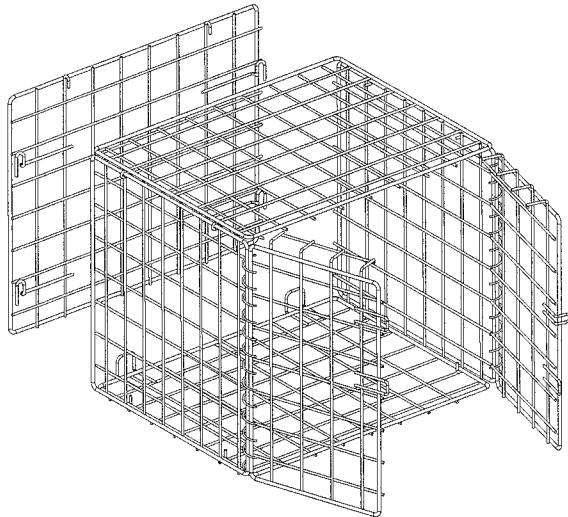

Toll Free number: 800-543-7374

Part	Left Door Panel	Right Door Panel	Bottom Panel	Top Panel	Side Panel	Back Panel	Spiral Bracket	Cambro Ring	Wire Secure Bracket	Bracket Screw	Ring Screw
Qty	1	1	1	1	2	1	2	1	2	2	1

STEP 1
Side Hook of Back Panel

STEP 2
Base Loops at Back of Unit

STEP 3
Rear of Cage at Base/Attach to Shelf Mat Loop around Bottom & Back Panel

STEP 4
Secure loop on inside of cage

Copyright November, 2008