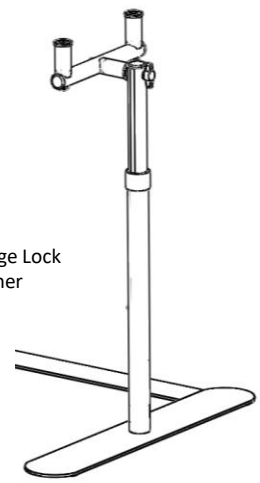

**Hardware**

Make sure that the tube with conical part is in the correct position, it has to assemble with the small tube.

64370,58996,98990

PORTABLE SNEEZEQUARD