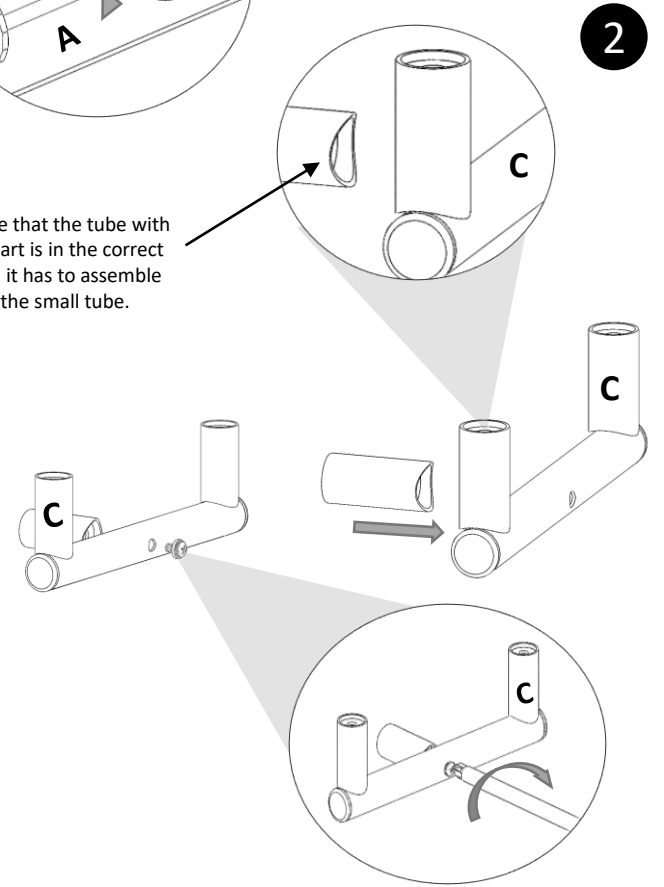

**Hardware**

Make sure that the tube with conical part is in the correct position, it has to assemble with the small tube.

64370,58996,98990

PORTABLE SNEEZEQUARD

# Assembly Instructions

X 1

### Hardware

X4

X 4