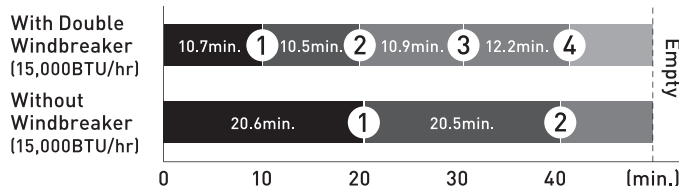

Test

How many times can the stove boil 70oz water under 4.5mile/hr wind condition?

SAFETY FEATURE

1. Pressure Sensing Device
2. Canister Setting Safety Device
3. Pressurized Receiving Guide
4. Inverted Drip Pan Prevention Device