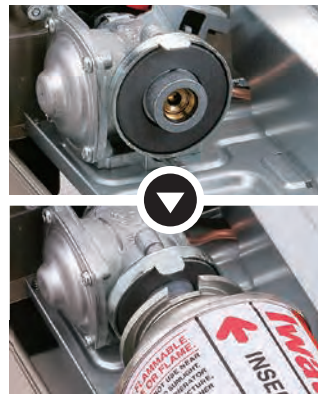

Test

How many times can the stove boil 70oz water under 4.5mile/hr wind condition?

SAFETY FEATURE

1. Pressure Sensing Device
2. Canister Setting Safety Device
3. Pressurized Receiving Guide
4. Inverted Drip Pan Prevention Device

MAGNETIC LOCKING SYSTEM

HEAT PANEL SYSTEM

Model	35FW
Product size[W x L x H]	13.3"/337mm x 11.9"/302mm x 3.7"/93mm
Product weight	Approx. 4.2lbs/1.9kg
Ignition	Piezoelectric Ignition
Output	15,000 BTU/hr
Burning time	Approx. 55 minutes[at max. power] <Maximum heating power and new canister used up. Temperature 68-77°F/20-25°C>
Case size[W x L x H]	13.8"/354mm x 3.7"/95mm x 12.9"/332mm
Weight (with carrying case)	Approx. 5.2lbs/2.7kg
Fuel to be used	Iwatani Butane Fuel
UPC	022918 023513
Units/Case	6