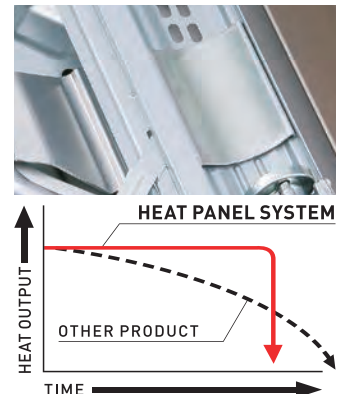

Test

How many times can the stove boil 70oz water under 4.5mile/hr wind condition?

SAFETY FEATURE

1. Pressure Sensing Device
2. Canister Setting Safety Device
3. Pressurized Receiving Guide
4. Inverted Drip Pan Prevention Device

MAGNETIC LOCKING SYSTEM

HEAT PANEL SYSTEM

Model	35FW
Product size[W x L x H]	13.3"/337mm x 11.9"/302mm x 3.7"/93mm
Product weight	Approx. 4.2lbs/1.9kg
Ignition	Piezoelectric Ignition
Output	15,000 BTU/hr
Burning time	Approx. 55 minutes[at max. power] <Maximum heating power and new canister used up. Temperature 68-77°F/20-25°C>
Case size[W x L x H]	13.8"/354mm x 3.7"/95mm x 12.9"/332mm
Weight (with carrying case)	Approx. 5.2lbs/2.7kg
Fuel to be used	Iwatani Butane Fuel
UPC	022918 023513
Units/Case	6