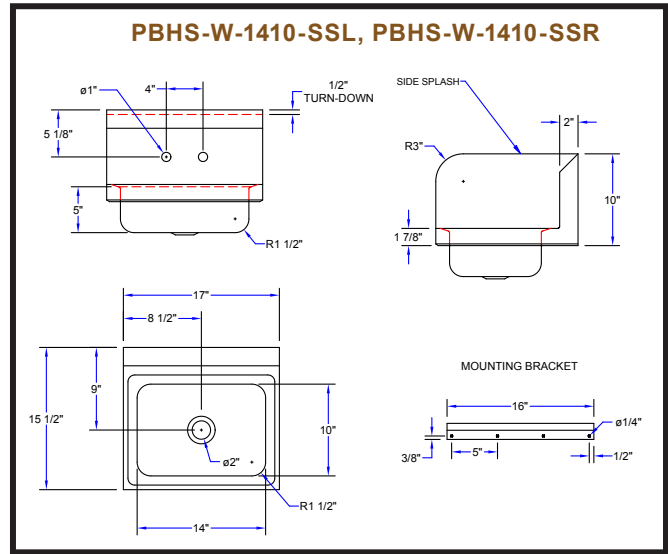

PBHS-W-1410-4D

PRO-BOWL HAND SINKS

MODEL #	QTY
PBHS-W-1410	
PBHS-W-1410-P	
PBHS-W-1410-SSL	
PBHS-W-1410-SSR	
PBHS-W-1410-SSLR	
PBHS-W-1410-P-SSLR	
PBHS-W-1410-4D	

OPTIONAL ACCESSORIES

DESCRIPTION	QTY
FAUCETS	
SIDE SPASH	
ADA WRIST BLADES	
TOWEL DISPENSER	
LEVER WASTES	
OVER FLOWS	
P-TRAPS	

DETAILED SPECIFICATIONS

PRO-BOWL HAND SINKS

MODEL #	BOWL SIZE (LxWxD)	DRAIN SIZE	FAUCET LOCATION	SIDE SPLASH
PBHS-W-1410	14" X 10" X 5"	1-7/8"	SPLASH MOUNT: 4" ON-CENTER	N/A
PBHS-W-1410-P	14" X 10" X 5"	1-7/8"	SPLASH MOUNT: 4" ON-CENTER (FAUCET INCLUDED)	N/A
PBHS-W-1410-SSL	14" X 10" X 5"	1-7/8"	SPLASH MOUNT: 4" ON-CENTER	LH
PBHS-W-1410-SSR	14" X 10" X 5"	1-7/8"	SPLASH MOUNT: 4" ON-CENTER	RH
PBHS-W-1410-SSLR	14" X 10" X 5"	1-7/8"	SPLASH MOUNT: 4" ON-CENTER	LH & RH
PBHS-W-1410-P-SSLR	14" X 10" X 5"	1-7/8"	SPLASH MOUNT: 4" ON-CENTER (FAUCET INCLUDED)	LH & RH
PBHS-W-1410-4D	14" X 10" X 5"	3-1/2"	SPLASH MOUNT: 4" ON-CENTER	N/A