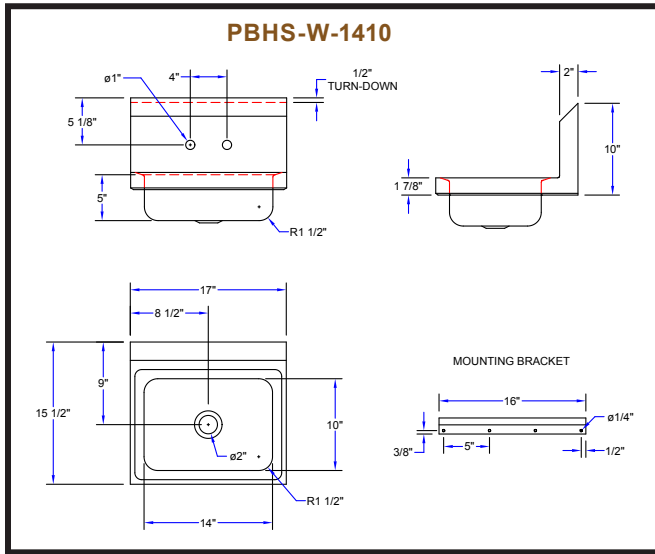

PBHS-W-1410-4D

PRO-BOWL HAND SINKS

MODEL #	QTY
PBHS-W-1410	
PBHS-W-1410-P	
PBHS-W-1410-SSL	
PBHS-W-1410-SSR	
PBHS-W-1410-SSLR	
PBHS-W-1410-P-SSLR	
PBHS-W-1410-4D	

OPTIONAL ACCESSORIES

DESCRIPTION	QTY
FAUCETS	
SIDE SPASH	
ADA WRIST BLADES	
TOWEL DISPENSER	
LEVER WASTES	
OVER FLOWS	
P-TRAPS	

DETAILED SPECIFICATIONS

PRO-BOWL HAND SINKS

MODEL #	BOWL SIZE (LxWxD)	DRAIN SIZE	FAUCET LOCATION	SIDE SPLASH
PBHS-W-1410	14" X 10" X 5"	1-7/8"	SPLASH MOUNT: 4" ON-CENTER	N/A
PBHS-W-1410-P	14" X 10" X 5"	1-7/8"	SPLASH MOUNT: 4" ON-CENTER (FAUCET INCLUDED)	N/A
PBHS-W-1410-SSL	14" X 10" X 5"	1-7/8"	SPLASH MOUNT: 4" ON-CENTER	LH
PBHS-W-1410-SSR	14" X 10" X 5"	1-7/8"	SPLASH MOUNT: 4" ON-CENTER	RH
PBHS-W-1410-SSLR	14" X 10" X 5"	1-7/8"	SPLASH MOUNT: 4" ON-CENTER	LH & RH
PBHS-W-1410-P-SSLR	14" X 10" X 5"	1-7/8"	SPLASH MOUNT: 4" ON-CENTER (FAUCET INCLUDED)	LH & RH
PBHS-W-1410-4D	14" X 10" X 5"	3-1/2"	SPLASH MOUNT: 4" ON-CENTER	N/A