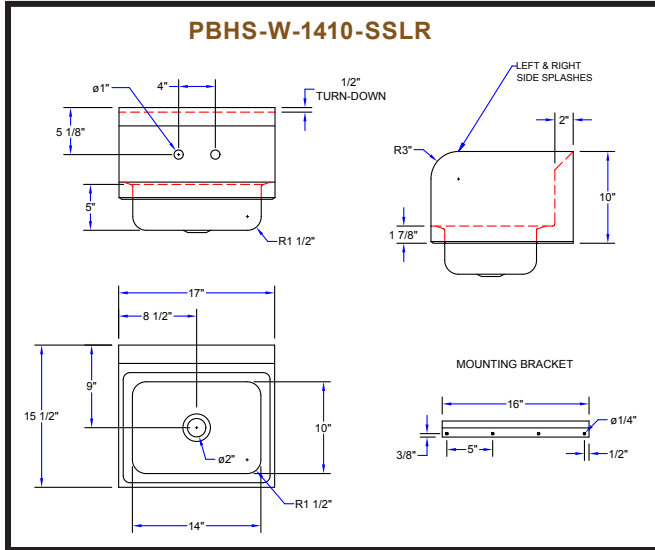

PBHS-W-1410-4D

PRO-BOWL HAND SINKS

MODEL #	QTY
PBHS-W-1410	
PBHS-W-1410-P	
PBHS-W-1410-SSL	
PBHS-W-1410-SSR	
PBHS-W-1410-SSLR	
PBHS-W-1410-P-SSLR	
PBHS-W-1410-4D	

OPTIONAL ACCESSORIES

DESCRIPTION	QTY
FAUCETS	
SIDE SPASH	
ADA WRIST BLADES	
TOWEL DISPENSER	
LEVER WASTES	
OVER FLOWS	
P-TRAPS	

DETAILED SPECIFICATIONS

PRO-BOWL HAND SINKS

MODEL #	BOWL SIZE (LxWxD)	DRAIN SIZE	FAUCET LOCATION	SIDE SPLASH
PBHS-W-1410	14" X 10" X 5"	1-7/8"	SPLASH MOUNT: 4" ON-CENTER	N/A
PBHS-W-1410-P	14" X 10" X 5"	1-7/8"	SPLASH MOUNT: 4" ON-CENTER (FAUCET INCLUDED)	N/A
PBHS-W-1410-SSL	14" X 10" X 5"	1-7/8"	SPLASH MOUNT: 4" ON-CENTER	LH
PBHS-W-1410-SSR	14" X 10" X 5"	1-7/8"	SPLASH MOUNT: 4" ON-CENTER	RH
PBHS-W-1410-SSLR	14" X 10" X 5"	1-7/8"	SPLASH MOUNT: 4" ON-CENTER	LH & RH
PBHS-W-1410-P-SSLR	14" X 10" X 5"	1-7/8"	SPLASH MOUNT: 4" ON-CENTER (FAUCET INCLUDED)	LH & RH
PBHS-W-1410-4D	14" X 10" X 5"	3-1/2"	SPLASH MOUNT: 4" ON-CENTER	N/A