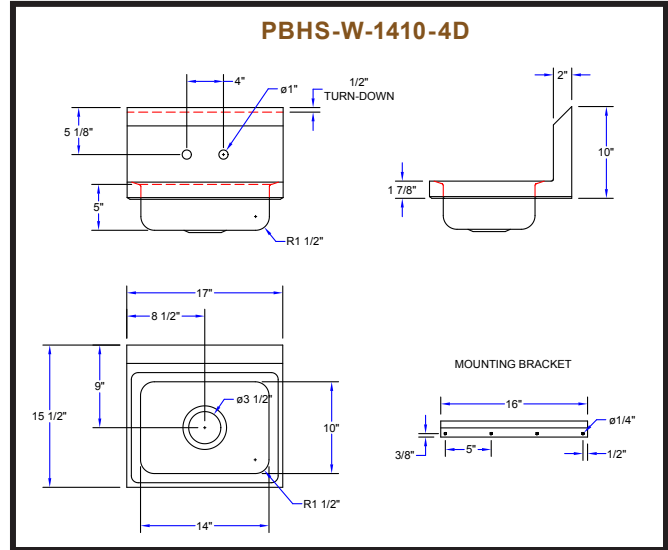

PBHS-W-1410-4D

PRO-BOWL HAND SINKS

MODEL #	QTY
PBHS-W-1410	
PBHS-W-1410-P	
PBHS-W-1410-SSL	
PBHS-W-1410-SSR	
PBHS-W-1410-SSLR	
PBHS-W-1410-P-SSLR	
PBHS-W-1410-4D	

OPTIONAL ACCESSORIES

DESCRIPTION	QTY
FAUCETS	
SIDE SPASH	
ADA WRIST BLADES	
TOWEL DISPENSER	
LEVER WASTES	
OVER FLOWS	
P-TRAPS	

DETAILED SPECIFICATIONS

PRO-BOWL HAND SINKS

MODEL #	BOWL SIZE (LxWxD)	DRAIN SIZE	FAUCET LOCATION	SIDE SPLASH
PBHS-W-1410	14" X 10" X 5"	1-7/8"	SPLASH MOUNT: 4" ON-CENTER	N/A
PBHS-W-1410-P	14" X 10" X 5"	1-7/8"	SPLASH MOUNT: 4" ON-CENTER (FAUCET INCLUDED)	N/A
PBHS-W-1410-SSL	14" X 10" X 5"	1-7/8"	SPLASH MOUNT: 4" ON-CENTER	LH
PBHS-W-1410-SSR	14" X 10" X 5"	1-7/8"	SPLASH MOUNT: 4" ON-CENTER	RH
PBHS-W-1410-SSLR	14" X 10" X 5"	1-7/8"	SPLASH MOUNT: 4" ON-CENTER	LH & RH
PBHS-W-1410-P-SSLR	14" X 10" X 5"	1-7/8"	SPLASH MOUNT: 4" ON-CENTER (FAUCET INCLUDED)	LH & RH
PBHS-W-1410-4D	14" X 10" X 5"	3-1/2"	SPLASH MOUNT: 4" ON-CENTER	N/A