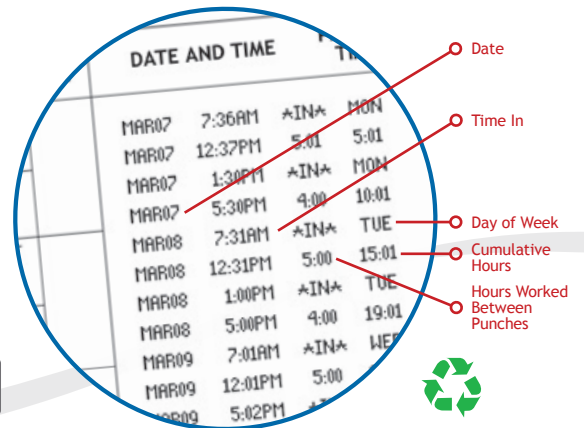

¹replace ribbon every 6 months for optimum performance

5000+ : SPECIFICATIONS

Size (WXHxD)	5000+: 7in x 7in x 6.5in (17.8cm x 17.8cm x 16.5cm)
Weight	3.5lbs. (1.6kg)
Power	100-240VAC, 50/60Hz
Color	Black
Mounting	Wall or desktop
Warranty	1-year manufacturer's limited warranty

5000+ : FEATURES

Employee Capacity	100
Loading	Top
Program Codes	Regular, military, true military time
Display	Time, date & day of the week
Time Card Alignment	Automatic
Language Printing	English, Spanish, French
Auto Payroll Calculations	Weekly, every two weeks, bi-monthly or monthly
Rounding Rules	0, 5, 10 & 15 minute

5000+ : ACCESSORIES

PART #	DESCRIPTION
5000R	Replacement Ink Ribbon Cartridge
44100-10	Time Cards (100pk)
44100-10M	Time Cards (1000pk)
400-3	25 Capacity Adjustable Time Card Rack
300-1	Heavy Duty Metal Time Card Rack
400-X	25 Capacity Expandable Time Card Rack
5300	24Volt Bell Ringer Relay
41361	6in 24Volt Bell
41392	8in 24Volt Bell
5200N	13in Analog Clock
DIG4B	4in, 4-digit Red LED Digital Clock

- 5000+ Auto Totaling Time Clock
- 25 Time Cards
- 2 Security Keys
- User Guide

Time Clocks

Time Clock Systems

Communication Devices

Synchronized Analog Clocks

Synchronized Digital Clocks

Synchronized Tone Systems

Accessories

Auto Totaling

Battery Back-Up

Made in USA

UL LISTED

PYROMID
SIMPLE : SMART™