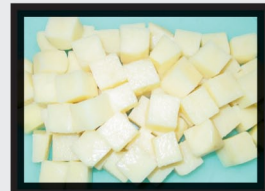

5/32" Medium Slicing Disc

5/64" Medium Grating Disc

Pusher with 2 size openings

Vegetable Preparation attachment with external ejection.

10mm Dicing Kit

3 Dicing Sizes:

8mm

10mm