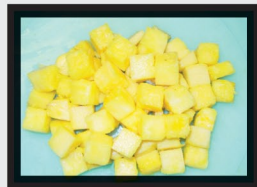

5/32" Medium Slicing Disc

5/64" Medium Grating Disc

Pusher with 2 size openings

Vegetable Preparation attachment with external ejection.

10mm Dicing Kit

3 Dicing Sizes:

8mm

10mm