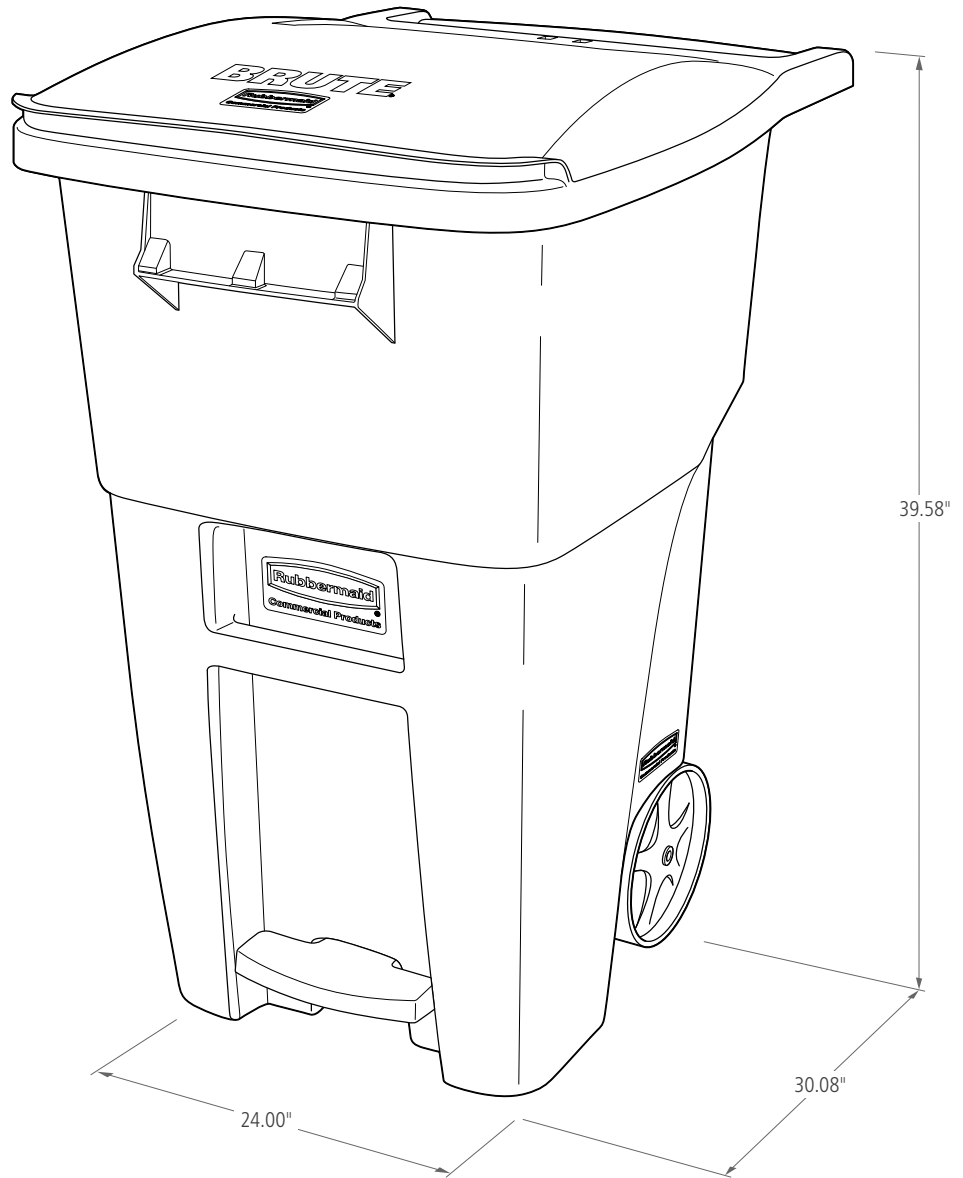

BRUTE STEP-ON ROLLOUT

BRUTE Step-On Rollouts are designed to make managing facility waste easier. With one step, the container's step-on mechanism lifts the lid and allows for hands-free waste disposal.

Features and Benefits:

- Heavy-duty wheels with high-performance treads are optimized for use indoors and outdoors
- Reinforced rim for superior structural integrity and robust lid designed for added strength
- Rollout lids open fully and stay in place to prevent swinging during transport
- Compliant with ANSI Standard Z245.60 (Types B and G) for compatibility with auto-lifters
- Smooth contours and seamless construction make cleaning easier and quicker, to improve staff productivity
- Designed with an ergonomic handle for comfortable push or pull operation
- High-quality materials plus a UV inhibitor extend the life of the container
- BRUTE Step-On Rollouts have a pedal-actuated lid for hands-free use

BRUTE 50-Gallon Step-On Rollout

BRUTE STEP-ON ROLLOUT

SKU #	DESCRIPTION	COLOR	CAPACITY	LENGTH	WIDTH	HEIGHT	WEIGHT	PACK SIZE
			GAL					
1971944	BRUTE 32G STEP-ON ROLLOUT	GRAY	32G	28.56	20.62	37.16	19.20	1
1971946	BRUTE 32G STEP-ON ROLLOUT	BLUE	32G	28.56	20.62	37.16	19.20	1
1971956	BRUTE 50G STEP-ON ROLLOUT	GRAY	50G	30.08	24.00	39.58	27.00	1
1971958	BRUTE 50G STEP-ON ROLLOUT	BLUE	50G	30.08	24.00	39.58	27.00	1
1971968	BRUTE 65G STEP-ON ROLLOUT	GRAY	65G	32.33	25.33	44.74	35.50	1
1971970	BRUTE 65G STEP-ON ROLLOUT	BLUE	65G	32.33	25.33	44.74	35.50	1
1971991	BRUTE 95G STEP-ON ROLLOUT	GRAY	95G	37.15	28.60	46.02	40.00	1
1971993	BRUTE 95G STEP-ON ROLLOUT	BLUE	95G	37.15	28.60	46.02	40.00	1