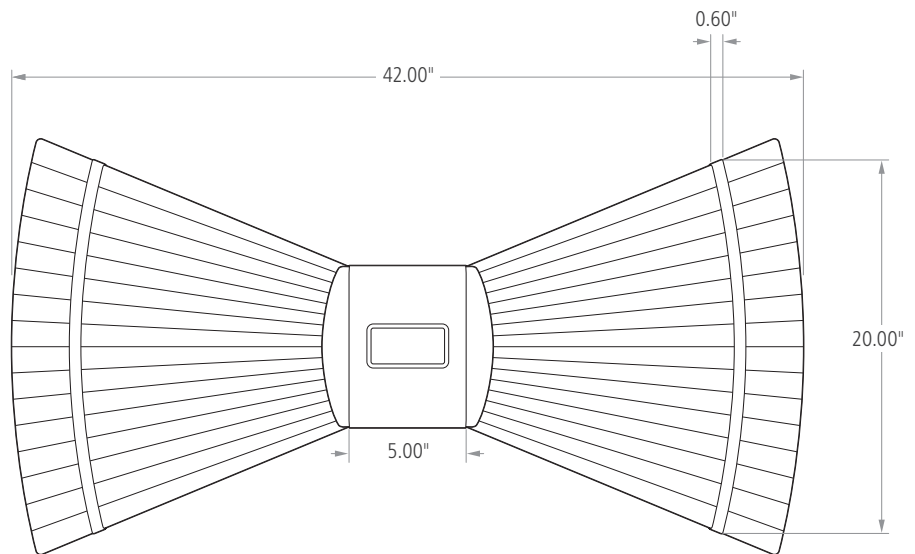

Material Composition:

- Post-industrial non-woven material
- Polyester and Rayon blend

#24 Disposable Mop 1" HB

#24 Disposable Mop 5" HB

Unit Packaged Dimensions

SKU #	DESCRIPTION	COLOR	LENGTH IN	WIDTH IN	HEIGHT IN	WEIGHT LB	CASE QTY
2025501	#16 DISPOSABLE MOP 1" HB	WHITE	6.50"	5.50"	1.50"	0.26	24
2025502	#20 DISPOSABLE MOP 1" HB	WHITE	6.50"	5.50"	1.50"	0.32	24
2025503	#24 DISPOSABLE MOP 1" HB	WHITE	6.50"	5.50"	1.50"	0.38	24
2025504	#32 DISPOSABLE MOP 1" HB	WHITE	6.50"	5.50"	1.50"	0.44	24
2025505	#16 DISPOSABLE MOP 5" HB	WHITE	6.50"	5.50"	1.50"	0.26	24
2025506	#20 DISPOSABLE MOP 5" HB	WHITE	6.50"	5.50"	1.50"	0.33	24
2025507	#24 DISPOSABLE MOP 5" HB	WHITE	6.50"	5.50"	1.50"	0.39	24
2025508	#32 DISPOSABLE MOP 5" HB	WHITE	6.50"	5.50"	1.50"	0.45	24