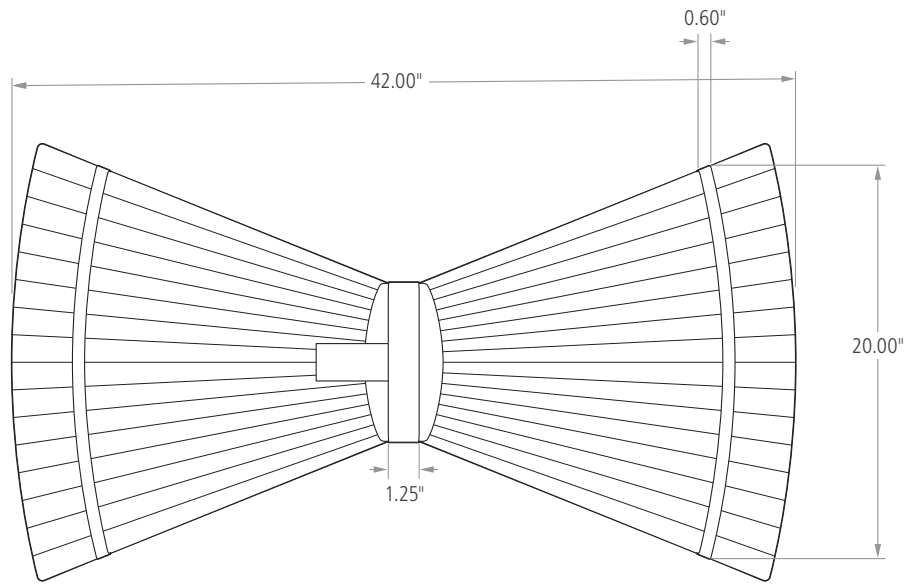

Material Composition:

- Post-industrial non-woven material
- Polyester and Rayon blend

#24 Disposable Mop 1" HB

#24 Disposable Mop 5" HB

Unit Packaged Dimensions

SKU #	DESCRIPTION	COLOR	LENGTH IN	WIDTH IN	HEIGHT IN	WEIGHT LB	CASE QTY
2025501	#16 DISPOSABLE MOP 1" HB	WHITE	6.50"	5.50"	1.50"	0.26	24
2025502	#20 DISPOSABLE MOP 1" HB	WHITE	6.50"	5.50"	1.50"	0.32	24
2025503	#24 DISPOSABLE MOP 1" HB	WHITE	6.50"	5.50"	1.50"	0.38	24
2025504	#32 DISPOSABLE MOP 1" HB	WHITE	6.50"	5.50"	1.50"	0.44	24
2025505	#16 DISPOSABLE MOP 5" HB	WHITE	6.50"	5.50"	1.50"	0.26	24
2025506	#20 DISPOSABLE MOP 5" HB	WHITE	6.50"	5.50"	1.50"	0.33	24
2025507	#24 DISPOSABLE MOP 5" HB	WHITE	6.50"	5.50"	1.50"	0.39	24
2025508	#32 DISPOSABLE MOP 5" HB	WHITE	6.50"	5.50"	1.50"	0.45	24