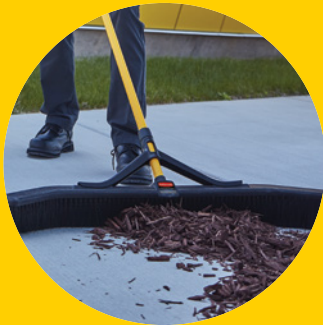

## ANGLED SIDES

The Maximizer™ Push-to-Center Broom is engineered with angled sides that capture more debris per stroke.\*

\*vs. standard Rubbermaid Commercial Products push brooms

### MULTIPURPOSE BRISTLES

Durable polypropylene bristles can be used on smooth and rough surfaces, effectively sweeping dry and wet debris. PVC bristles remove fine dirt and debris on smooth, polished surfaces.