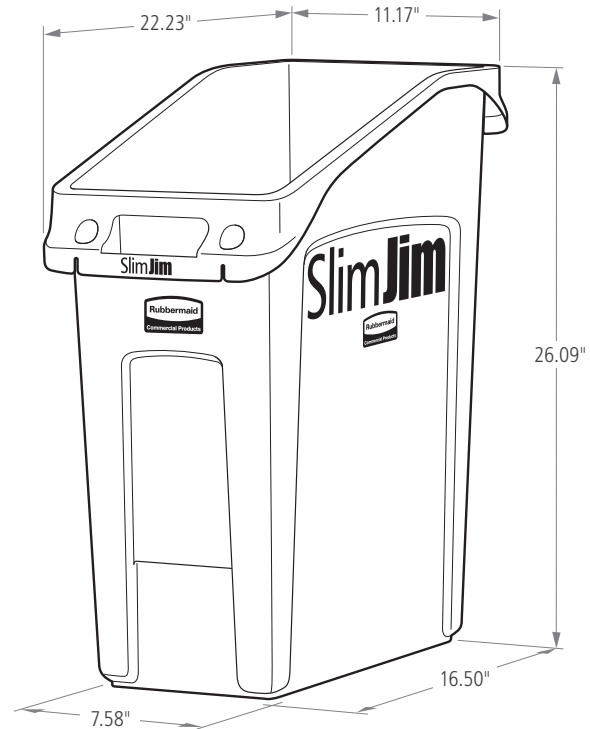

SlimJim

Slim Jim® Under-Counter Containers are a purpose-built solution for space-efficient waste disposal under the counter.

Features and Benefits:

- Large angled opening provides 2x more access under the counter than traditional slim containers*
- Integrated venting channels make removing liners 80% easier, improving productivity and reducing the risk of worker injury
- Bag cinches secure liners around the rim of the container and allow for quick, knot-free liner changes
- Rim and base handles improve grip and control while lifting and emptying full containers
- Reinforced rim maintains structural integrity to resist crushing

Colors available:

Gray, Black, Brown, Beige, Blue, Green

Material Composition:

Injection-molded with high-quality resin

Compatibility:

13-Gallon Slim Jim® Under-Counter Containers:

- Slim Jim® Stainless Steel Dollies
- Intuitive Recycling Label Kit – 2018391

23-Gallon Slim Jim® Under-Counter Containers:

- Intuitive Recycling Label Kit – 197789

*Compared to 23-Gallon Vented Slim Jim® containers

SLIM JIM® UNDER-COUNTER CONTAINERS

13-Gallon Slim Jim® Under-Counter Container