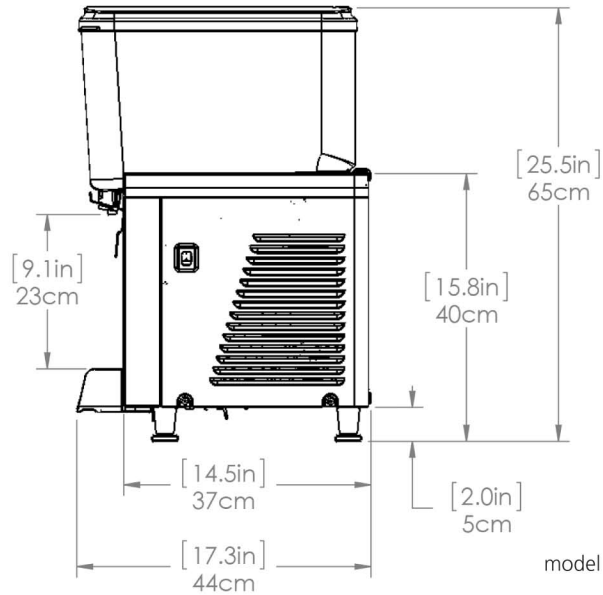

SIMPLICITY™ BUBBLER® SINGLE BOWL

Project Date Models **CS-1D-16, CS-1D-16-S,
CS-1D-22, CS-1D-22-S** Item# Quantity

model CS-1D-16

Features

- Pre-mix dispenser with stainless steel base and clear plastic bowls.
- Spray or Agitation model available.
- Agitation function for fresh juices, coffees, or teas with minimal foaming system.
- Spray function attracts more customers with dynamic moving product.
- New easy-off bowl release system for faster and easier assembly and disassembly.
- Compact size of 10.5" (27 cm) wide saves valuable counter space.
- Can be placed side by side, due to air intake from bottom and exhaust to back.
- 4.75 gallon (18 L) easy-clean bowls with 9" (23 cm) cup clearance.
- User friendly design enables machine to dispense product till the very last drop.
- Less wear, providing longer lifetime of parts.
- Fewer removable parts to simplify cleaning and reduce maintenance.
- Refrigeration: 1/10 HP

Models & Dimensions

Simplicity™ Bubbler® Single Bowl

model CS-1D-16 represented

Specifications

Model	Description	Electrical	Product Dimensions (H x W X D)	Ship Weight - two boxes
CS-1D-16 (231-00017)	(1) 4.75 gallon (18 L) bowl, agitator model.	115V / 60 Hz / 3.6A	25.3" x 10.5" x 17.6" (64 cm x 27 cm x 45 cm)	Total: 72 lbs. (32.7 kg) Base: 53 lbs. (24 kg) Bowl: 19 lbs. (8.6 kg)
CS-1D-16-S (231-00201)	(1) 4.75 gallon (18 L) bowl, spray model.	115V / 60 Hz / 3.6A	25.3" x 10.5" x 17.6" (64 cm x 27 cm x 45 cm)	Total: 72 lbs. (32.7 kg) Base: 53 lbs. (24 kg) Bowl: 19 lbs. (8.6 kg)
CS-1D-22 (231-00015)	(1) 4.75 gallon (18 L) bowl, agitator model.	230V / 50/60 Hz / 1.5A	25.3" x 10.5" x 17.6" (64 cm x 27 cm x 45 cm)	Total: 72 lbs. (32.7 kg) Base: 53 lbs. (24 kg) Bowl: 19 lbs. (8.6 kg)
CS-1D-22-S (231-00199)	(1) 4.75 gallon (18 L) bowl, spray model.	230V / 50/60 Hz / 1.5A	25.3" x 10.5" x 17.6" (64 cm x 27 cm x 45 cm)	Total: 72 lbs. (32.7 kg) Base: 53 lbs. (24 kg) Bowl: 19 lbs. (8.6 kg)

Pre-drilled Holes (90380) - Drilling charge per bowl