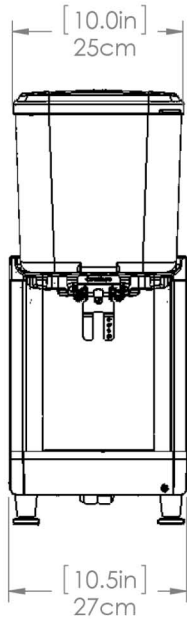

SIMPLICITY™ BUBBLER® SINGLE BOWL

Project Date Models **CS-1D-16, CS-1D-16-S,
CS-1D-22, CS-1D-22-S** Item# Quantity

model CS-1D-16

Features

- Pre-mix dispenser with stainless steel base and clear plastic bowls.
- Spray or Agitation model available.
- Agitation function for fresh juices, coffees, or teas with minimal foaming system.
- Spray function attracts more customers with dynamic moving product.
- New easy-off bowl release system for faster and easier assembly and disassembly.
- Compact size of 10.5" (27 cm) wide saves valuable counter space.
- Can be placed side by side, due to air intake from bottom and exhaust to back.
- 4.75 gallon (18 L) easy-clean bowls with 9" (23 cm) cup clearance.
- User friendly design enables machine to dispense product till the very last drop.
- Less wear, providing longer lifetime of parts.
- Fewer removable parts to simplify cleaning and reduce maintenance.
- Refrigeration: 1/10 HP

Models & Dimensions

Simplicity™ Bubbler® Single Bowl

model CS-1D-16 represented

Specifications

Model	Description	Electrical	Product Dimensions (H x W X D)	Ship Weight - two boxes
CS-1D-16 (231-00017)	(1) 4.75 gallon (18 L) bowl, agitator model.	115V / 60 Hz / 3.6A	25.3" x 10.5" x 17.6" (64 cm x 27 cm x 45 cm)	Total: 72 lbs. (32.7 kg) Base: 53 lbs. (24 kg) Bowl: 19 lbs. (8.6 kg)
CS-1D-16-S (231-00201)	(1) 4.75 gallon (18 L) bowl, spray model.	115V / 60 Hz / 3.6A	25.3" x 10.5" x 17.6" (64 cm x 27 cm x 45 cm)	Total: 72 lbs. (32.7 kg) Base: 53 lbs. (24 kg) Bowl: 19 lbs. (8.6 kg)
CS-1D-22 (231-00015)	(1) 4.75 gallon (18 L) bowl, agitator model.	230V / 50/60 Hz / 1.5A	25.3" x 10.5" x 17.6" (64 cm x 27 cm x 45 cm)	Total: 72 lbs. (32.7 kg) Base: 53 lbs. (24 kg) Bowl: 19 lbs. (8.6 kg)
CS-1D-22-S (231-00199)	(1) 4.75 gallon (18 L) bowl, spray model.	230V / 50/60 Hz / 1.5A	25.3" x 10.5" x 17.6" (64 cm x 27 cm x 45 cm)	Total: 72 lbs. (32.7 kg) Base: 53 lbs. (24 kg) Bowl: 19 lbs. (8.6 kg)