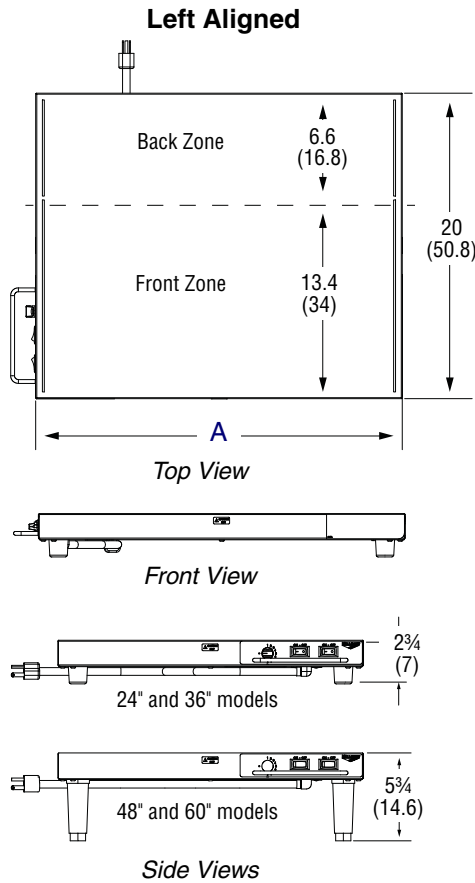

## DIMENSIONS

## SPECIFICATIONS

Item	Alignment	(A) Length	Voltage	Watts	Amps	Plug	Shipping Dimensions IN (CM)	Shipping Weight LB (KG)
7277024	Left	24 (61)	120	350	2.9	5-15P	26 1/2 x 30 1/4 x 5 (67.3 x 76.8 x 12.7)	23.4 (10.6)
7277036	Left	36 (91.4)	120	535	4.5	5-15P	26 1/2 x 41 3/4 x 5 (67.3 x 106 x 12.7)	32.8 (14.9)
7277048	Left	48 (121.9)	120	720	6.0	5-15P	26 1/2 x 54 x 5 (67.3 x 137.2 x 12.7)	46 (20.9)
7277060	Left	60 (152.4)	120	905	7.5	5-15P	26 1/2 x 65 3/4 x 5 (67.3 x 167 x 12.7)	55 (22.7)
7277124	Right	24 (61)	120	350	2.9	5-15P	26 1/2 x 30 1/4 x 5 (67.3 x 76.8 x 12.7)	23.4 (10.6)
7277136	Right	36 (91.4)	120	535	4.5	5-15P	26 1/2 x 41 3/4 x 5 (67.3 x 106 x 12.7)	32.8 (14.9)
7277148	Right	48 (121.9)	120	720	6.0	5-15P	26 1/2 x 54 x 5 (67.3 x 137.2 x 12.7)	46 (20.9)
7277160	Right	60 (152.4)	120	905	7.5	5-15P	26 1/2 x 65 3/4 x 5 (67.3 x 167 x 12.7)	55 (22.7)