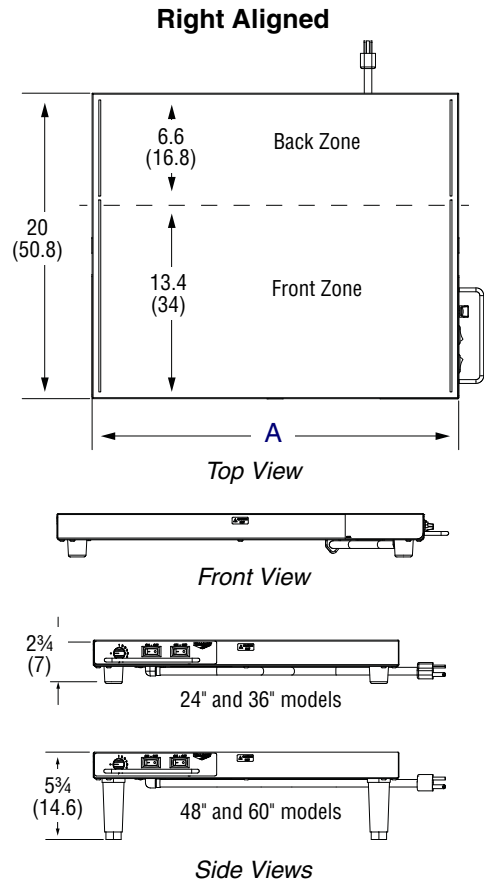

## DIMENSIONS

## SPECIFICATIONS

Item	Alignment	(A) Length	Voltage	Watts	Amps	Plug	Shipping Dimensions IN (CM)	Shipping Weight LB (KG)
7277024	Left	24 (61)	120	350	2.9	5-15P	26 1/2 x 30 1/4 x 5 (67.3 x 76.8 x 12.7)	23.4 (10.6)
7277036	Left	36 (91.4)	120	535	4.5	5-15P	26 1/2 x 41 3/4 x 5 (67.3 x 106 x 12.7)	32.8 (14.9)
7277048	Left	48 (121.9)	120	720	6.0	5-15P	26 1/2 x 54 x 5 (67.3 x 137.2 x 12.7)	46 (20.9)
7277060	Left	60 (152.4)	120	905	7.5	5-15P	26 1/2 x 65 3/4 x 5 (67.3 x 167 x 12.7)	55 (22.7)
7277124	Right	24 (61)	120	350	2.9	5-15P	26 1/2 x 30 1/4 x 5 (67.3 x 76.8 x 12.7)	23.4 (10.6)
7277136	Right	36 (91.4)	120	535	4.5	5-15P	26 1/2 x 41 3/4 x 5 (67.3 x 106 x 12.7)	32.8 (14.9)
7277148	Right	48 (121.9)	120	720	6.0	5-15P	26 1/2 x 54 x 5 (67.3 x 137.2 x 12.7)	46 (20.9)
7277160	Right	60 (152.4)	120	905	7.5	5-15P	26 1/2 x 65 3/4 x 5 (67.3 x 167 x 12.7)	55 (22.7)