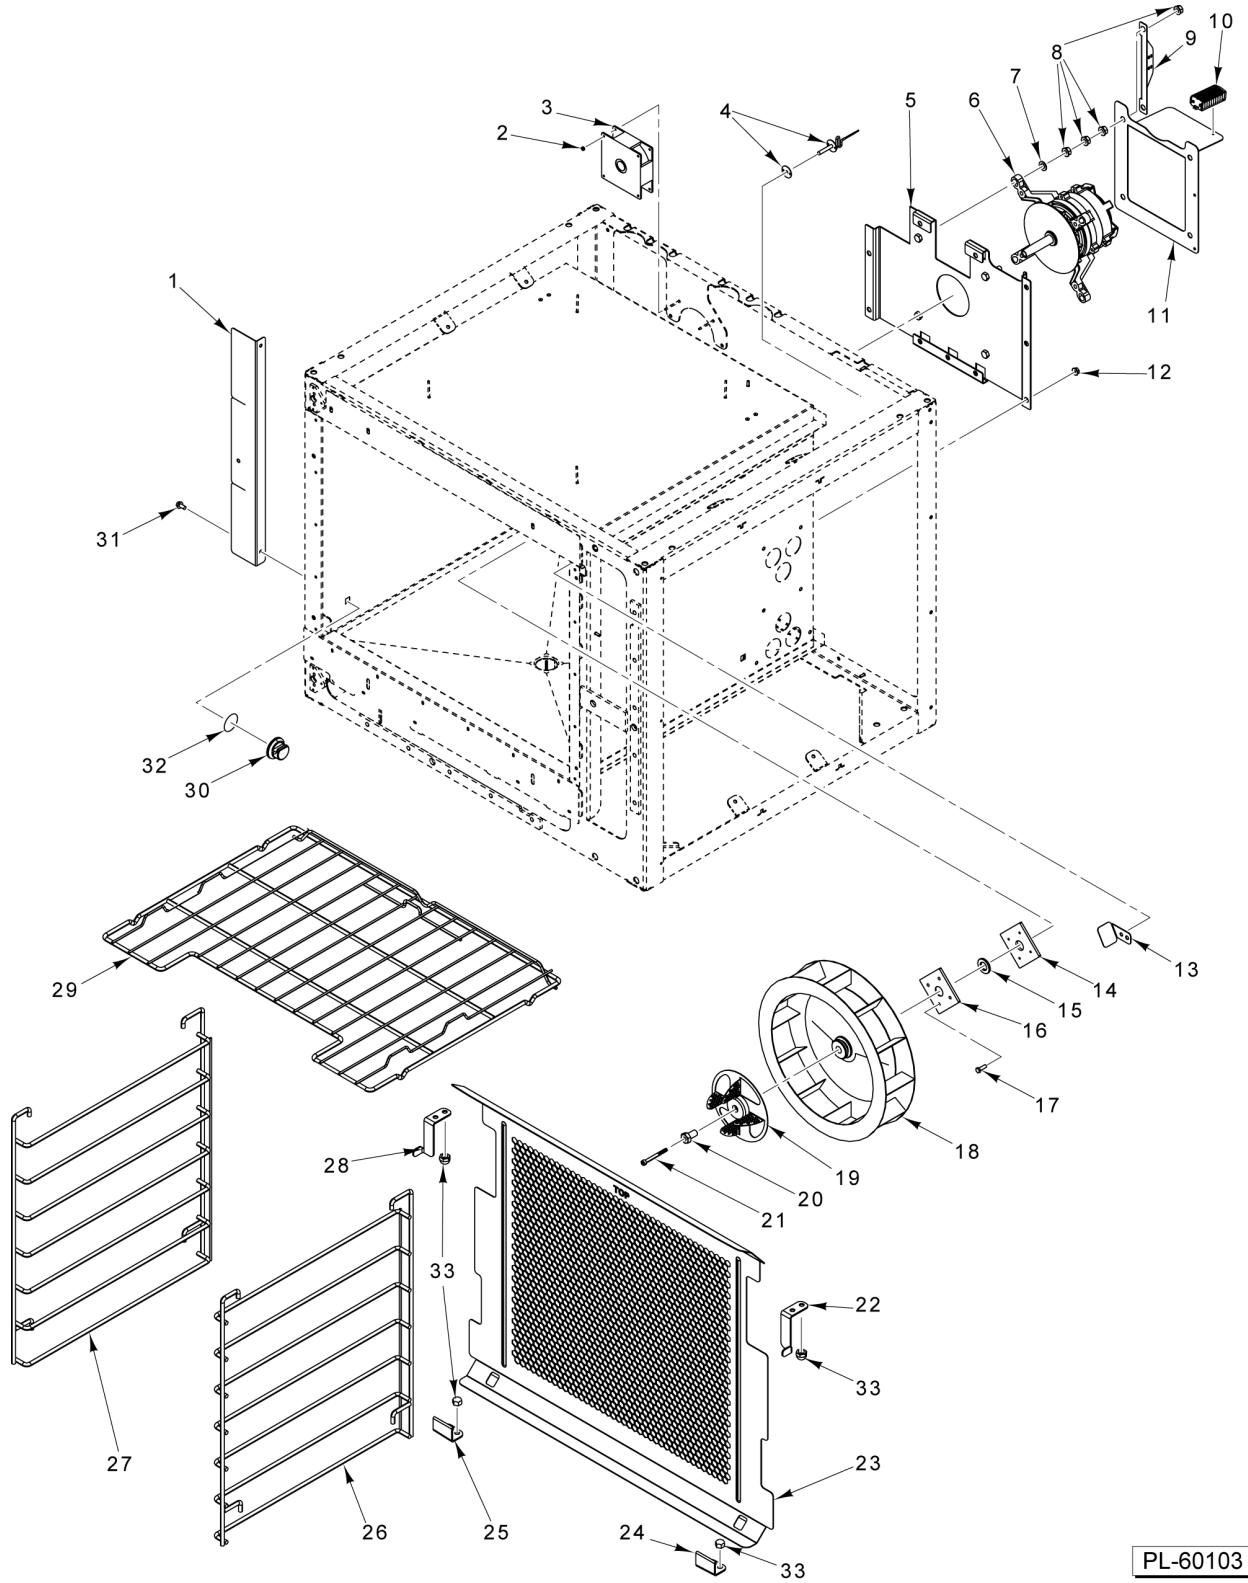

23 00-947136 Cable - Ignition
PART NOT ILLUSTRATED

PL-60104

GAS COMPONENTS

GAS COMPONENTS

ILLUS. PL-60104	PART NO.	NAME OF PART	AMT.
1	00-945278	Heat Exchanger Assy.....	1
2	00-945782	Gasket - Heat Exchanger.....	1
3	00-945943	Plate - Mounting.....	1
4	NS-038-04	Lock Nut 1/4-20.....	6
5	00-947091	Inducer - Draft.....	1
6	00-945846	Flue - Gas.....	1
7	00-947024	Shield - Flue.....	1
8	00-947008	Shield - Flue.....	1
9	00-973652	Mach. Screw 10-24 x 5/8 Truss HD / Nylon Patch.....	AR
10	00-973652	Mach. Screw 10-24 x 5/8 Truss HD / Nylon Patch.....	2
11	00-947124	Shroud - Motor.....	1
12	00-945554	Elbow 3/4 x 3/4.....	1
13	00-947174	Pipe 3/4 x 4.....	1
14	00-947384	Elbow - Street.....	1
15	00-947498	Sensor - Flame.....	1
16	00-947501	Cable (Flame Sensor).....	1
17	00-947497	Ignitor.....	1
18	00-947496	Burner Assy.....	3
19	00-947495	Valve - Gas.....	1
20	00-973354	Tube - Gas Line Flex.....	1
21	00-973037	Tube - Silicon 3/16 ID 31".....	1
22	00-947791	Kit - Insulation.....	1
23	00-947136	Cable - Ignition.....	1