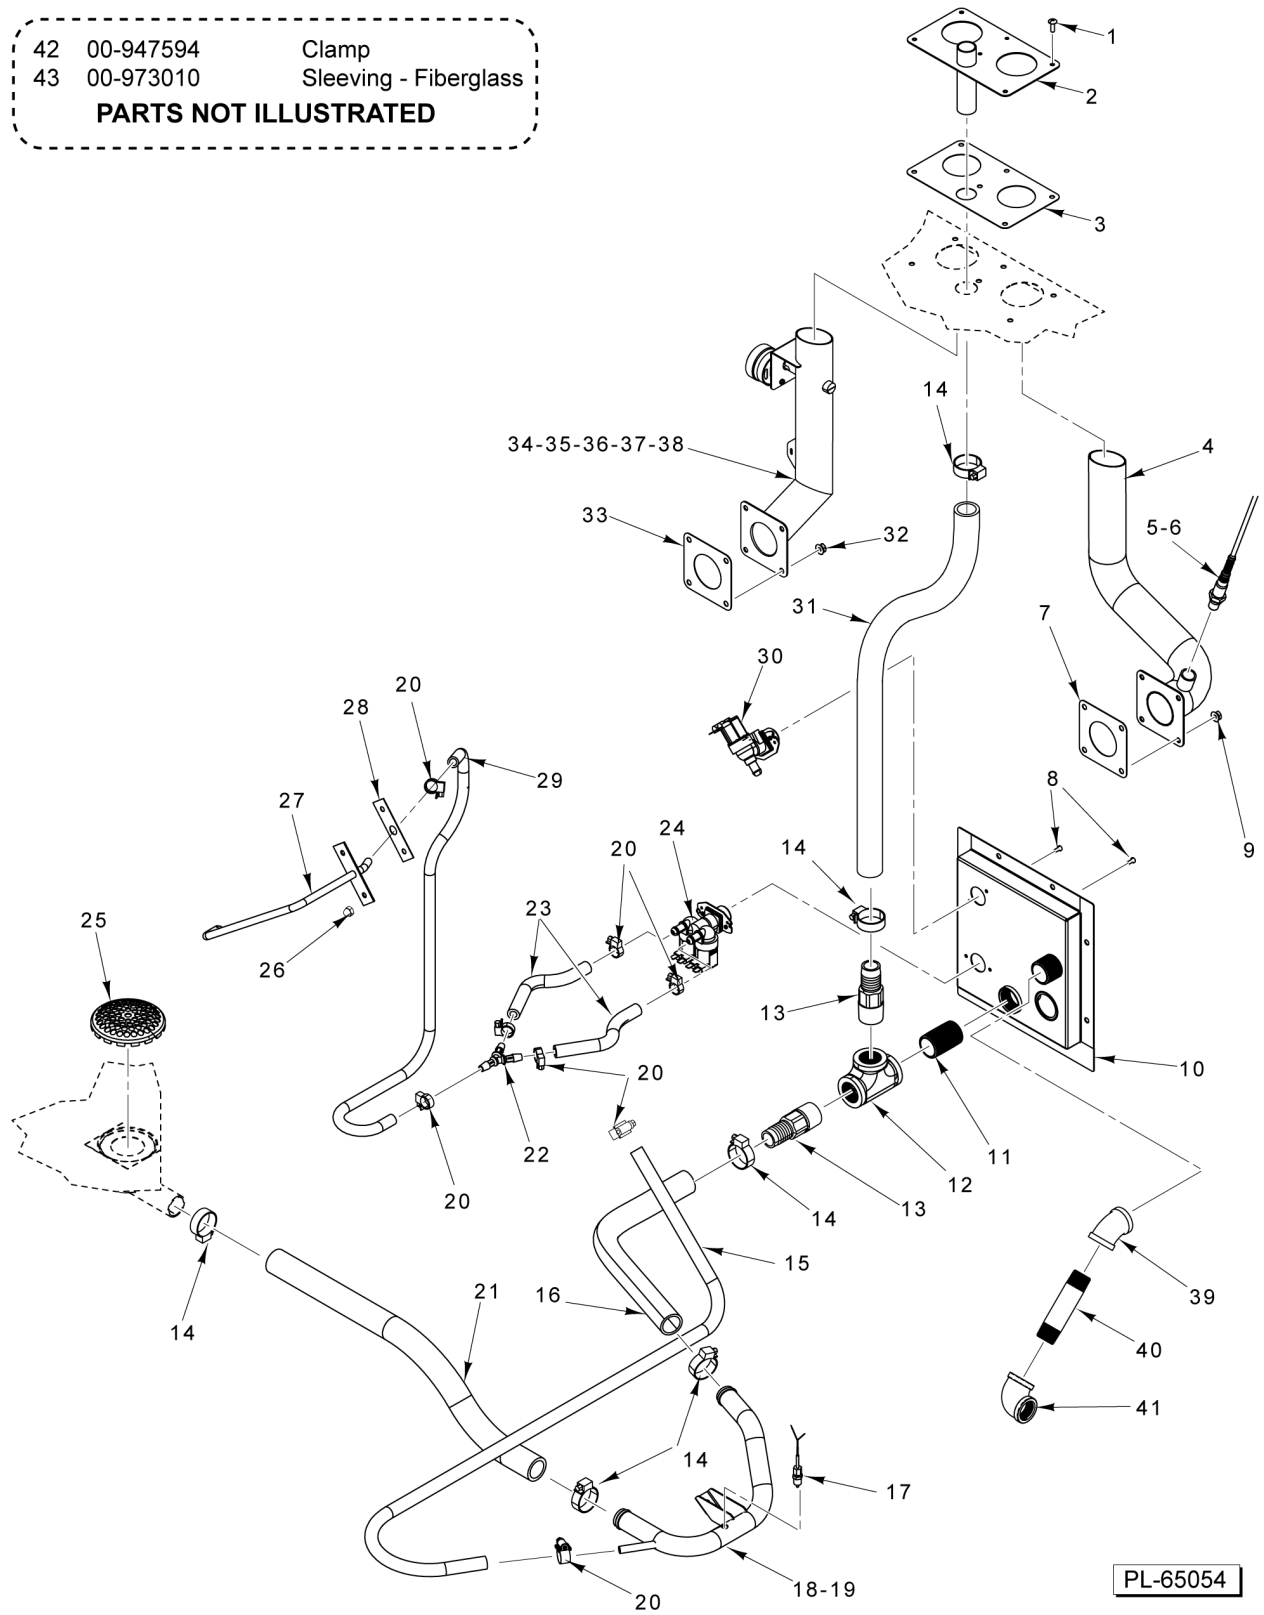

- | | | |
|----|-----------|-----------------------|
| 42 | 00-947594 | Clamp |
| 43 | 00-973010 | Sleeving - Fiberglass |

PARTS NOT ILLUSTRATED

PL-60105

**PIPING AND VENTING
(BEFORE S/N 541082447)**

**PIPING AND VENTING
(BEFORE S/N 541082447)**

* Before SN 541083068.

** SN 541083068 and after.

42 00-947594 Clamp
 43 00-973010 Sleeving - Fiberglass
PARTS NOT ILLUSTRATED

PIPING AND VENTING
(S/N 541082447 THRU S/N 541083556)

PIPING AND VENTING
(S/N 541082447 THRU S/N 541083556)