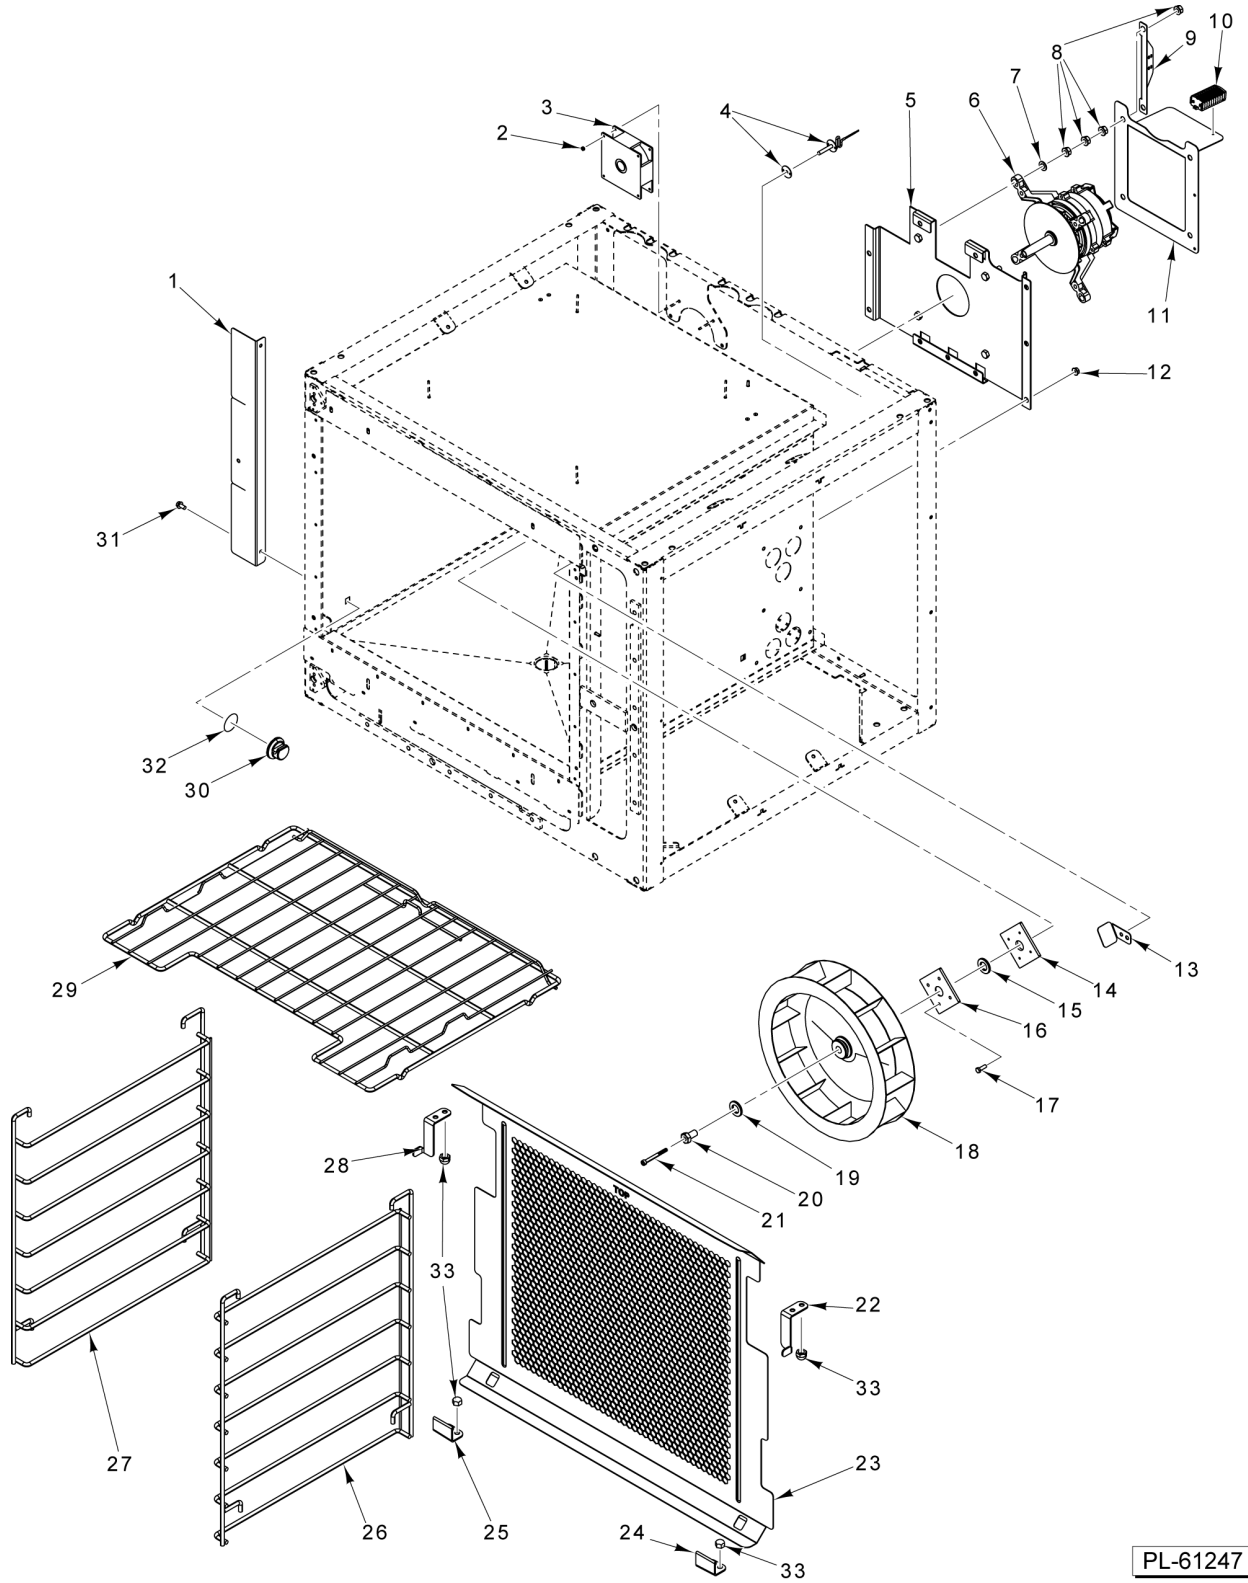

PL-61247

**CONVECTION MOTOR
(STARTING S/N 541083647)**

**CONVECTION MOTOR
(STARTING S/N 541083647)**

ILLUS. PL-61247	PART NO.	NAME OF PART	AMT.
1	00-945962	Clip - Support (Rack Guide).....	4
2	00-947356	Nut 6-32 Hex.....	2
3	00-947221	Fan - Cooling.....	1
4	00-913102-00239	Kit - Temperature Probe & Gasket.....	1
5	00-946841	Mount - Motor.....	1
6	00-947750	Motor (250 W.).....	1
7	WS-006-27	Washer (SST).....	4
8	NS-038-10	Lock Nut 3/8-16 Hex.....	7
9	00-973330	Bracket - Heating Element Strain Relief.....	1
10	00-947245	Block - Terminal.....	1
11	00-947054	Plate - Retainer.....	1
12	NS-038-04	Lock Nut 1/4-20.....	11
13	00-947087	Shield - RTD.....	1
14	00-945433	Plate - Backing (Shaft Seal).....	1
15	00-945435	Seal - Shaft.....	1
16	00-945434	Plate - Cover (Shaft Seal).....	1
17	00-947322	Screw 10-24 x 5/8 (SST).....	4
18	00-947751	Wheel - Convection Fan.....	1
19	00-973723	Washer - Atomizer.....	1
20	00-947065	Bolt - Atomizer.....	1
21	00-947083	Screw M6 x 1 x 60mm.....	1
22	00-947243	Hanger (Top, Right).....	1
23	00-973001	Baffle - Fan Cavity.....	1
24	00-973079	Support - Baffle (Bottom, Right).....	1
25	00-973078	Support - Baffle (Bottom, Left).....	1
26	00-947397	Rack - Wire (RH).....	1
27	00-947396	Rack - Wire (LH).....	1
28	00-947242	Hanger (Top, Left).....	1
29	00-947595	Rack - Wire (Pan Guides and Stop).....	AR
30	00-945895	Support - Rack Guides.....	8
31	00-947112	Mach. Screw 1/4-20 1/2.....	8
32	00-947504	O-Ring.....	1
33	00-947192	Acorn Nut 1/4-20 (SST).....	4