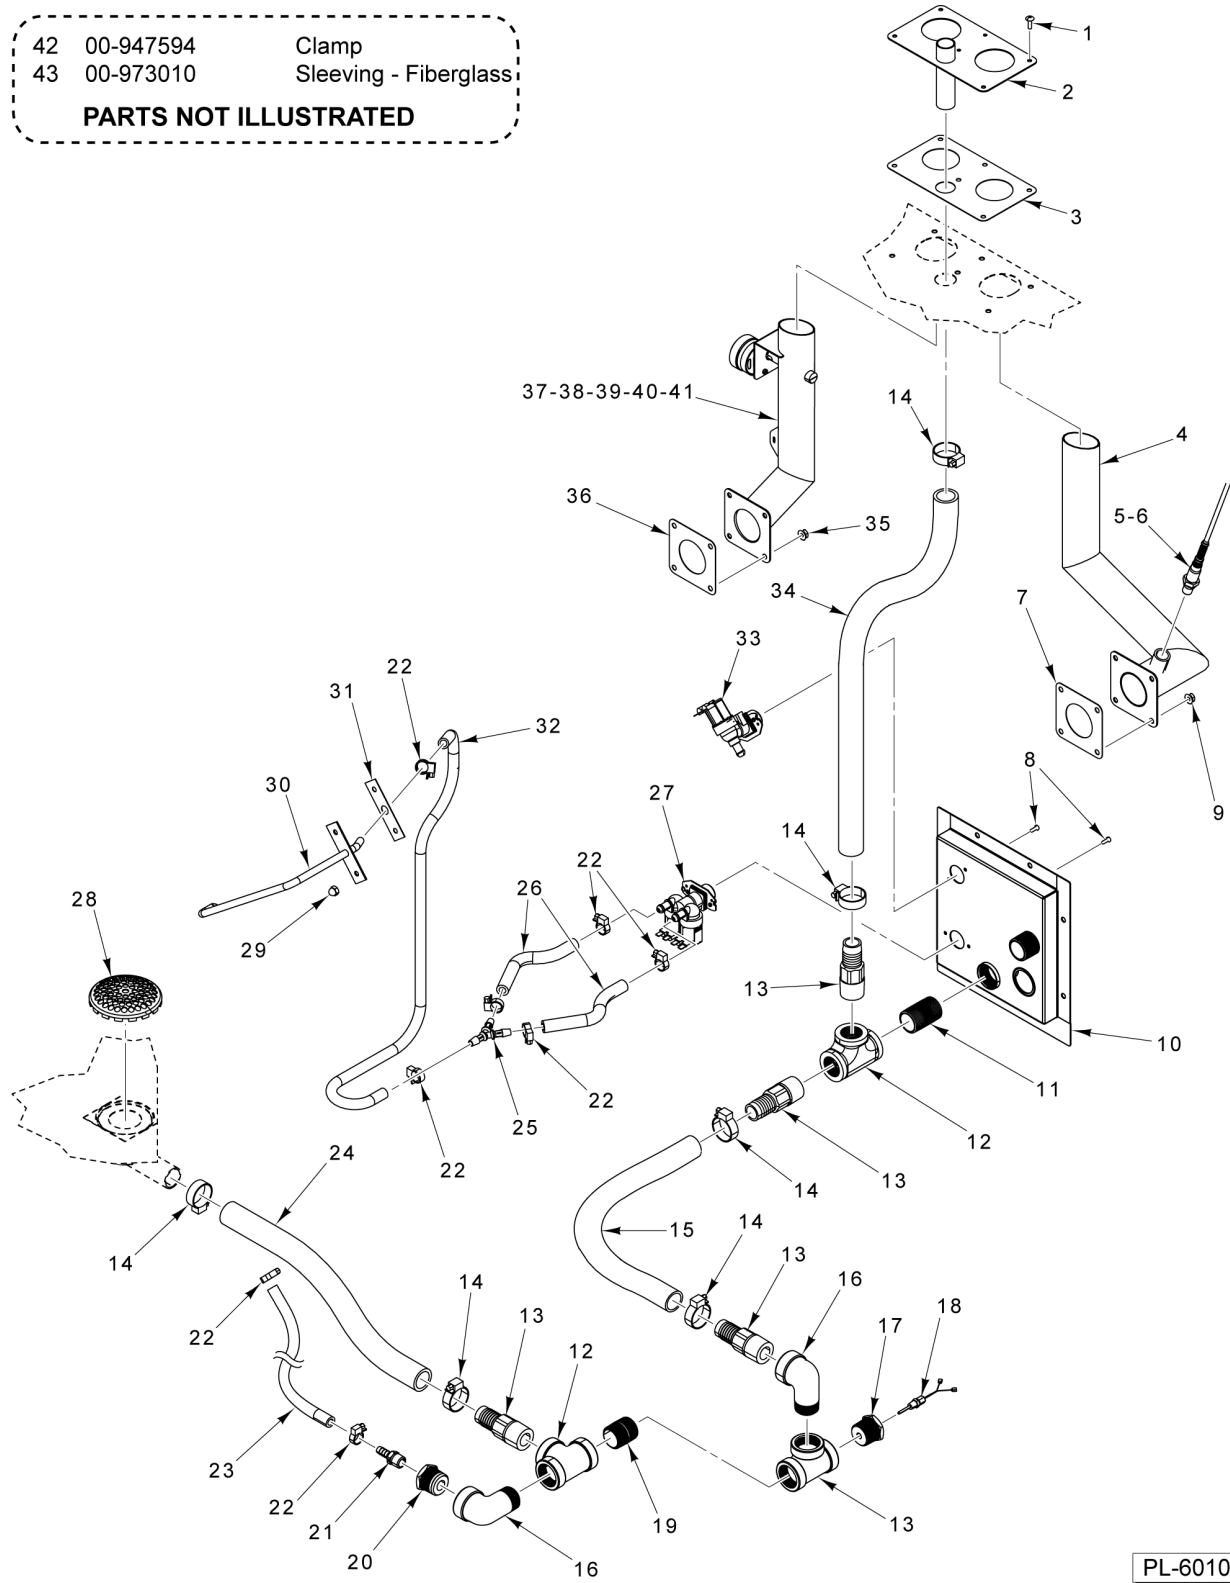

PL-61247

**CONVECTION MOTOR
(STARTING S/N 541083647)**

**CONVECTION MOTOR
(STARTING S/N 541083647)**

ILLUS. PL-61247	PART NO.	NAME OF PART	AMT.
1	00-945962	Clip - Support (Rack Guide).....	4
2	00-947356	Nut 6-32 Hex.....	2
3	00-947221	Fan - Cooling.....	1
4	00-913102-00239	Kit - Temperature Probe & Gasket.....	1
5	00-946841	Mount - Motor.....	1
6	00-947750	Motor (250 W.).....	1
7	WS-006-27	Washer (SST).....	4
8	NS-038-10	Lock Nut 3/8-16 Hex.....	7
9	00-973330	Bracket - Heating Element Strain Relief.....	1
10	00-947245	Block - Terminal.....	1
11	00-947054	Plate - Retainer.....	1
12	NS-038-04	Lock Nut 1/4-20.....	11
13	00-947087	Shield - RTD.....	1
14	00-945433	Plate - Backing (Shaft Seal).....	1
15	00-945435	Seal - Shaft.....	1
16	00-945434	Plate - Cover (Shaft Seal).....	1
17	00-947322	Screw 10-24 x 5/8 (SST).....	4
18	00-947751	Wheel - Convection Fan.....	1
19	00-973723	Washer - Atomizer.....	1
20	00-947065	Bolt - Atomizer.....	1
21	00-947083	Screw M6 x 1 x 60mm.....	1
22	00-947243	Hanger (Top, Right).....	1
23	00-973001	Baffle - Fan Cavity.....	1
24	00-973079	Support - Baffle (Bottom, Right).....	1
25	00-973078	Support - Baffle (Bottom, Left).....	1
26	00-947397	Rack - Wire (RH).....	1
27	00-947396	Rack - Wire (LH).....	1
28	00-947242	Hanger (Top, Left).....	1
29	00-947595	Rack - Wire (Pan Guides and Stop).....	AR
30	00-945895	Support - Rack Guides.....	8
31	00-947112	Mach. Screw 1/4-20 1/2.....	8
32	00-947504	O-Ring.....	1
33	00-947192	Acorn Nut 1/4-20 (SST).....	4

- | | | |
|----|-----------|-----------------------|
| 42 | 00-947594 | Clamp |
| 43 | 00-973010 | Sleeving - Fiberglass |

PARTS NOT ILLUSTRATED

PL-60105

**PIPING AND VENTING
(BEFORE S/N 541082447)**

**PIPING AND VENTING
(BEFORE S/N 541082447)**

* Before SN 541083068.

** SN 541083068 and after.

42 00-947594 Clamp
 43 00-973010 Sleeving - Fiberglass
PARTS NOT ILLUSTRATED

PIPING AND VENTING
(S/N 541082447 THRU S/N 541083556)

PIPING AND VENTING
(S/N 541082447 THRU S/N 541083556)