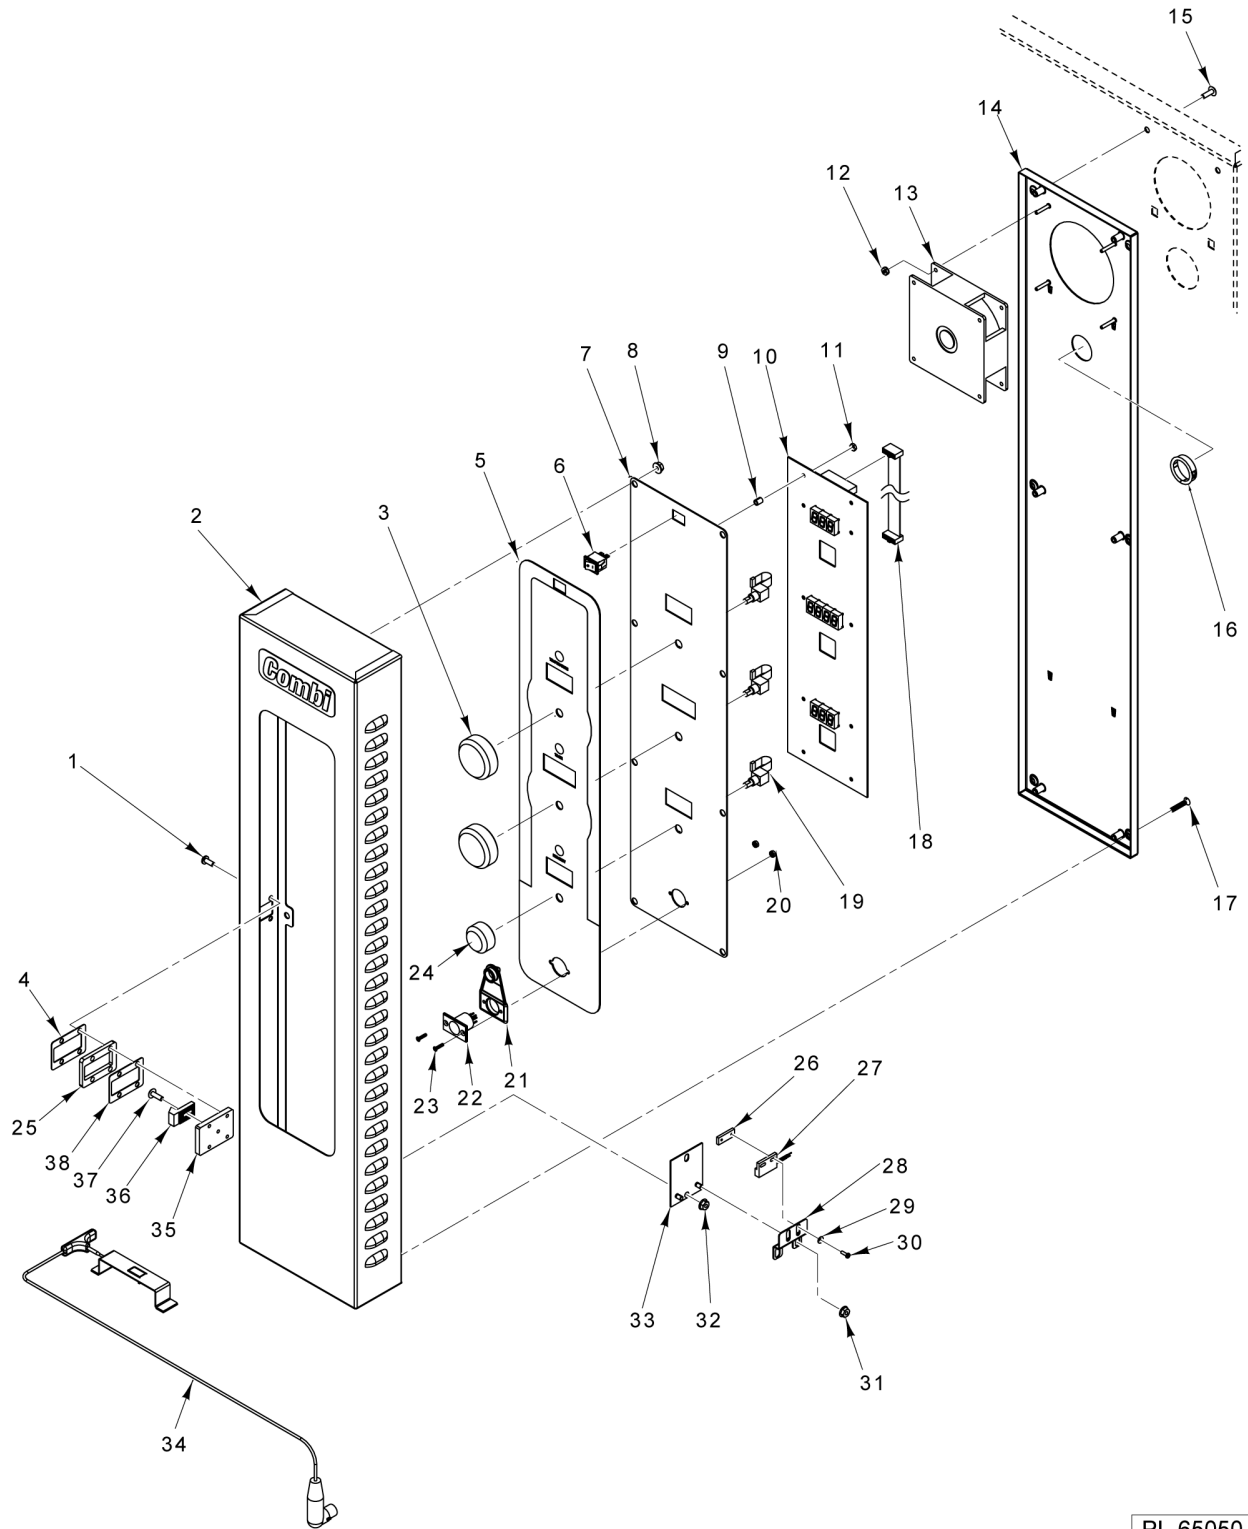

Table of Contents

5 CONTROL PANEL
7 CONTROL PANEL (WITH PROBE)
9 ELECTRICAL COMPONENTS
11 DOOR ASSEMBLY (BEFORE S/N 541082609)
13 DOOR ASSEMBLY (STARTING S/N 541082609)
15 GAS COMPONENTS
17 CONVECTION MOTOR (BEFORE S/N 541083647)
19 CONVECTION MOTOR (STARTING S/N 541083647)
21 PANELS AND INSULATION
23 PIPING AND VENTING (BEFORE S/N 541082447)
25 PIPING AND VENTING (S/N 541082447 THRU S/N 541083556)
27 PIPING AND VENTING (STARTING S/N 541083579)

PL-60099

CONTROL PANEL

CONTROL PANEL

ILLUS.	PART NO.	NAME OF PART	AMT.
PL-60099			
1	SC-123-76	Mach. Screw 10-24 x 1/2 Phil. Pan Hd.....	4
2	00-973630	Panel - Control.....	1
3	00-973897	Knob (Time/Temp).....	2
4	00-946915	Gasket.....	1
5	00-947559	Overlay.....	1
6	00-947099	Switch - Rocker.....	1
7	00-946810	Panel - Backing.....	1
8	NS-038-13	Lock Nut 10-24 Hex.....	8
9	00-973144	Spacer - 1/4 "OD x 5/16.....	10
10	00-945684	Board - Display.....	1
11	NS-011-07	Nut 6-32 Hex (SST).....	10
12	00-947356	Nut 6-32 Hex.....	4
13	00-947221	Fan - Cooling.....	1
14	00-973631	Panel - Control Base.....	1
15	00-946917	Screw 10-24 x 1 Slotted Flat Hd. (SST).....	6
16	00-947268	Grommet.....	1
17	00-946917	Screw 10-24 x 1 Slotted Flat Hd. (SST).....	6
18	00-947287	Cable - Ribbon (Display Board).....	1
19	00-973849	Encoder.....	3
20	00-973896	Knob (Humidity).....	1
21	00-946916	Spacer.....	1
22	00-947393	Plate - Switch.....	1
23	00-947392	Switch - Door.....	1
24	00-947144	Bracket.....	1
25	00-947422	Washer.....	2
26	SC-113-10	Mach. Screw 4-40 x 3/8 Phil. Pan Hd.....	2
27	NS-038-13	Lock Nut 10-24 Hex.....	2
28	NS-038-13	Lock Nut 10-24 Hex.....	2
29	00-947148	Cover - Switch.....	1
30	00-973356	Plate - Latch (Adjustable).....	1
31	00-973355	Latch (Adjustable).....	1
32	00-973652	Mach. Screw 10-24 x 5/8 Truss HD / Nylon Patch.....	1
33	00-946915	Gasket.....	1