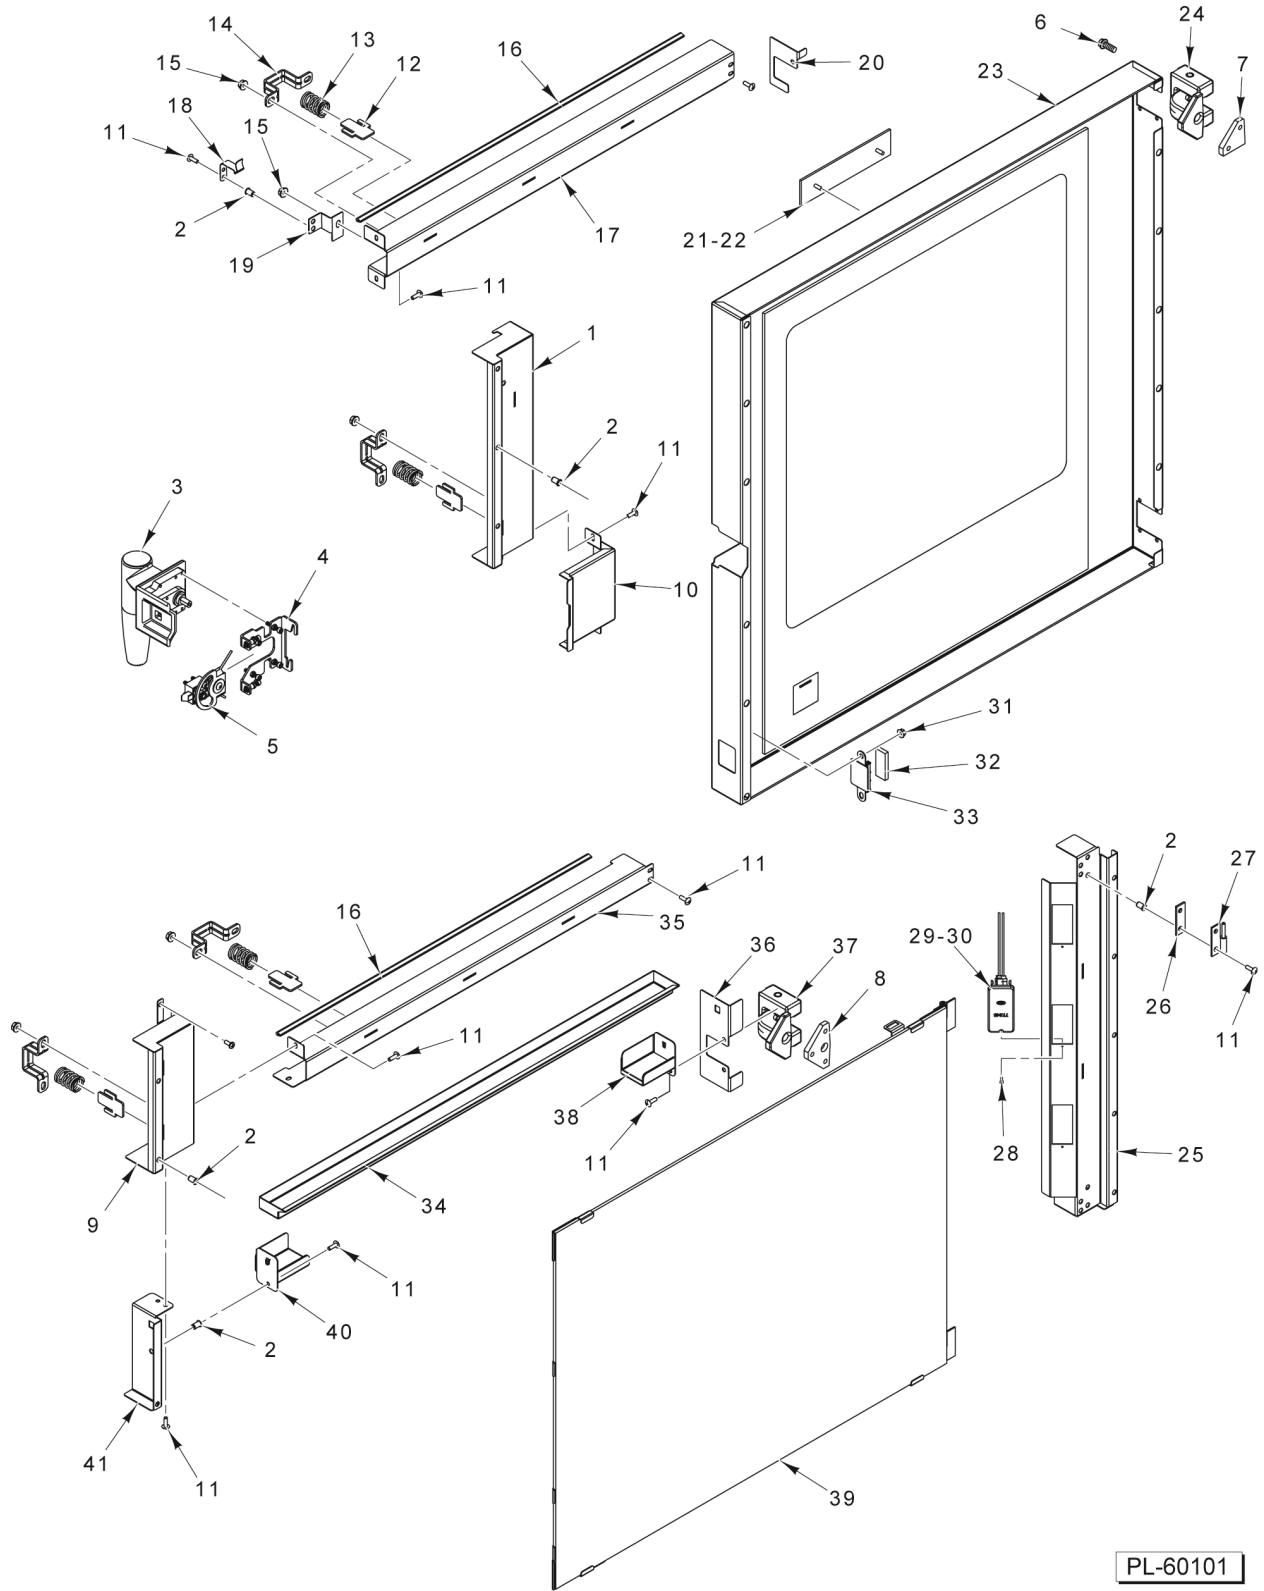

**DOOR ASSEMBLY
(BEFORE S/N 541082609)**

**DOOR ASSEMBLY
(BEFORE S/N 541082609)**

ILLUS. PL-60101	PART NO.	NAME OF PART	AMT.
1	00-947291	Stiffener.....	1
2	00-042648	Insert - Threaded.....	AR
3	00-973532	Kit - Handle & Bezel.....	1
4	00-973533	Kit - Door Lock Bracket.....	1
5	00-973402	Kit - Latch Cam Assy.....	1
6	00-973004	Cap Screw 1/4-20 x 1 Hex Washer Hd. (SST).....	5
7	00-947786	Shim - Hinge (Top).....	1
8	00-947789	Shim - Hinge (Bottom).....	1
9	00-947290	Stiffener.....	1
10	00-947311	Cover - Lock.....	1
11	SC-118-22	Mach. Screw 10-24 x 5/8 Phil. Truss Hd. (SST).....	AR
12	00-947309	Plunger.....	12
13	00-947360	Spring.....	12
14	00-947286	Bracket - Plunger.....	12
15	NS-038-04	Lock Nut 1/4-20.....	24
16	00-947308	Trim - Edge.....	3
17	00-947288	Stiffener.....	1
18	00-947677	Spring - Clip.....	1
19	00-947678	Bracket.....	1
20	00-946862	Stiffener - Hinge.....	1
21	00-957916-00001	Nameplate - Vulcan (7-1/4 In.).....	1
22	NS-047-79	Pal Nut 3/16.....	2
23	00-973069	Door Assy. - Outer (Incls. Glass).....	1
24	00-947325	Hinge Assy. (Top).....	1
25	00-947284	Stiffener - Door.....	1
26	00-947328	Spacer.....	2
27	00-945909	Hinge - Door.....	2
28	00-946978	Screw 4-40 x 3/8 Hex Socket Hd. (SST).....	AR
29	00-973129	Bulb - Halogen (12V/5W).....	3
30	00-945453	Lamp (12 V., 5 W.).....	3
31	NS-038-13	Lock Nut 10-24 Hex.....	2
32	00-360128	Magnet - Door.....	1
33	00-946822	Cover - Magnet.....	1
34	00-947276	Tray - Drip (Removable).....	1
35	00-947299	Stiffener.....	1
36	00-946863	Stiffener - Hinge.....	1
37	00-945971	Hinge Assy. (Bottom).....	1
38	00-947292	Support - Drip Tray (RH).....	1
39	00-946870	Door - Inner.....	1
40	00-947277	Support - Drip Tray (LH).....	1
41	00-947275	Stiffener.....	1