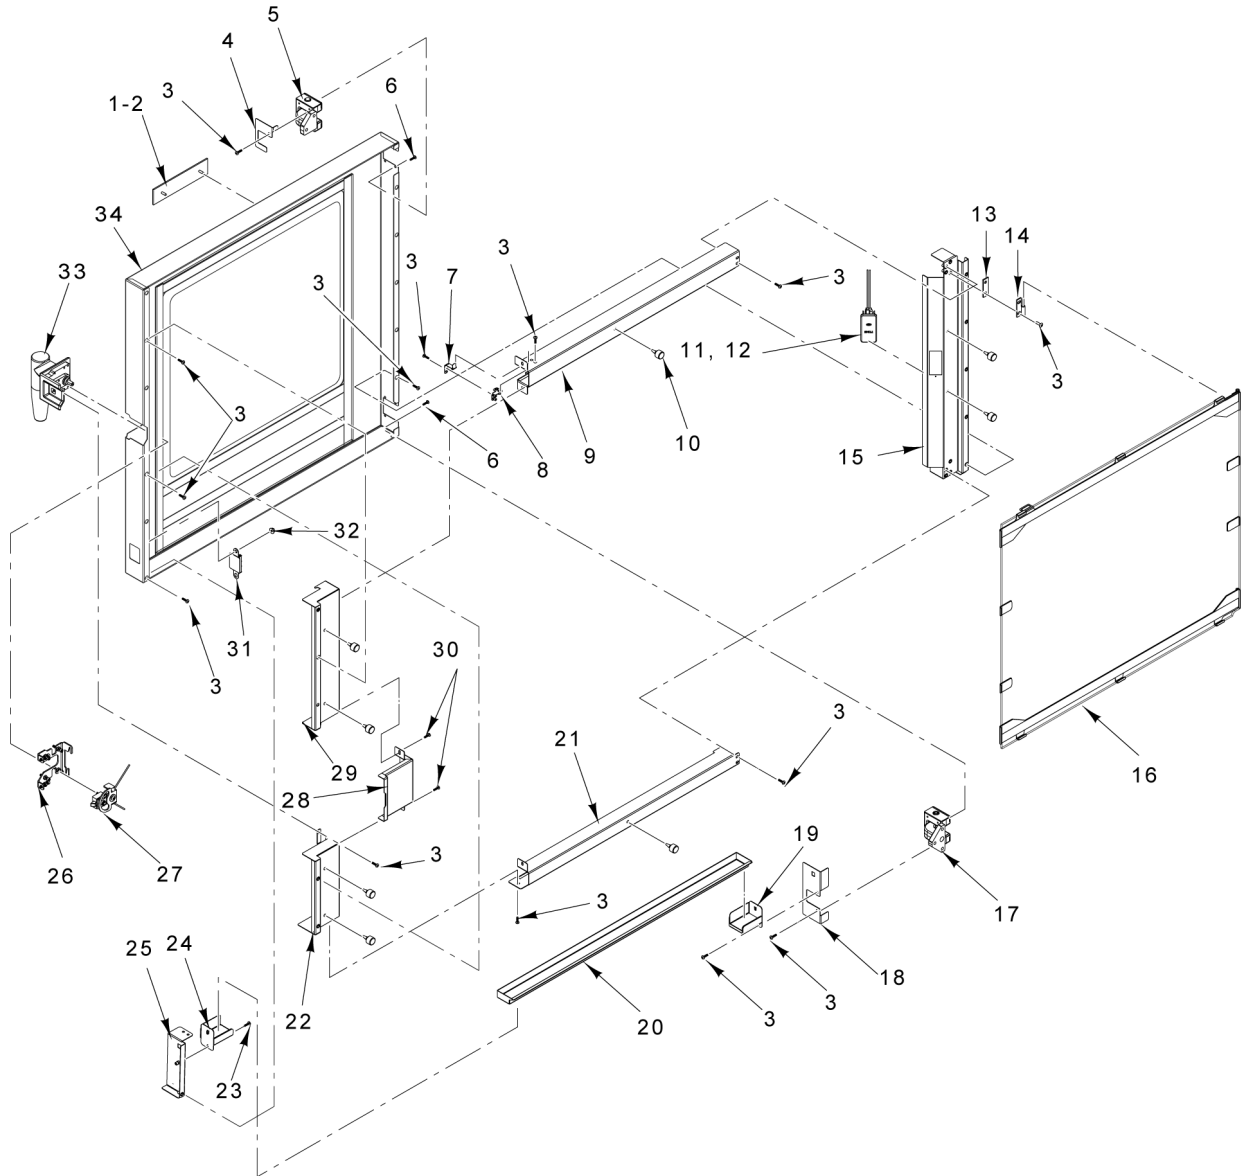

PL-65051

**DOOR ASSEMBLY
(STARTING S/N 541082609)**

**DOOR ASSEMBLY
(STARTING S/N 541082609)**

ILLUS. PL-65051	PART NO.	NAME OF PART	AMT.
1	00-957916	Nameplate.....	1
2	NS-047-79	Pal Nut 3/16.....	2
3	00-973652	Mach. Screw 10-24 x 5/8 Truss HD / Nylon Patch.....	26
4	00-946862	Stiffener - Hinge.....	1
5	00-947325	Hinge Assy. (Top).....	1
6	00-946961	Screw 10-24x1/2 Phil. Flt.....	8
7	00-947677	Spring - Clip.....	1
8	00-973389	Bracket - Inner Door Lock Mounting.....	1
9	00-973393	Assy. - Horizontal Stiffener (Top) (Incls. Items 7, 8, & 10).....	1
10	00-973364	Bumper - Rubber.....	AR
11	00-973350	Lamp Assembly (12V, 10W).....	1
12	00-973349	Bulb (10W).....	1
13	00-947328	Spacer.....	2
14	00-945909	Hinge - Door.....	2
15	00-973394	Assy. - Door Hinge Stiffener (Incls. Items 10 thru 14).....	1
16	00-946870	Door - Inner.....	1
17	00-945971	Hinge Assy. (Bottom).....	1
18	00-946863	Stiffener - Hinge.....	1
19	00-947292	Support - Drip Tray (RH).....	1
20	00-947276	Tray - Drip (Removable).....	1
21	00-973392	Assy. - Horizontal Stiffener (Bottom) (Incls Item 10).....	1
22	00-973390	Assy. - Vertical Stiffener (Incls Item 10).....	1
23	00-946948	Screw 10-24 x 1/2.....	1
24	00-947277	Support - Drip Tray (LH).....	1
25	00-973629	Stiffener - End Cap.....	1
26	00-973533	Kit - Door Lock Bracket.....	1
27	00-973402	Kit - Latch Cam Assy.....	1
28	00-947311	Cover - Lock.....	1
29	00-973391	Assy. - Vertical Stiffener (Incls. Item 10).....	1
30	00-973441	Mach. Screw 10-24 x 1/2 Truss HD / Nylon Patch.....	2
31	00-946823	Plate - Door Magnet Cover.....	1
32	NS-038-13	Lock Nut 10-24 Hex.....	2
33	00-973532	Kit - Handle & Bezel.....	1
34	00-973628	Door Assembly.....	1