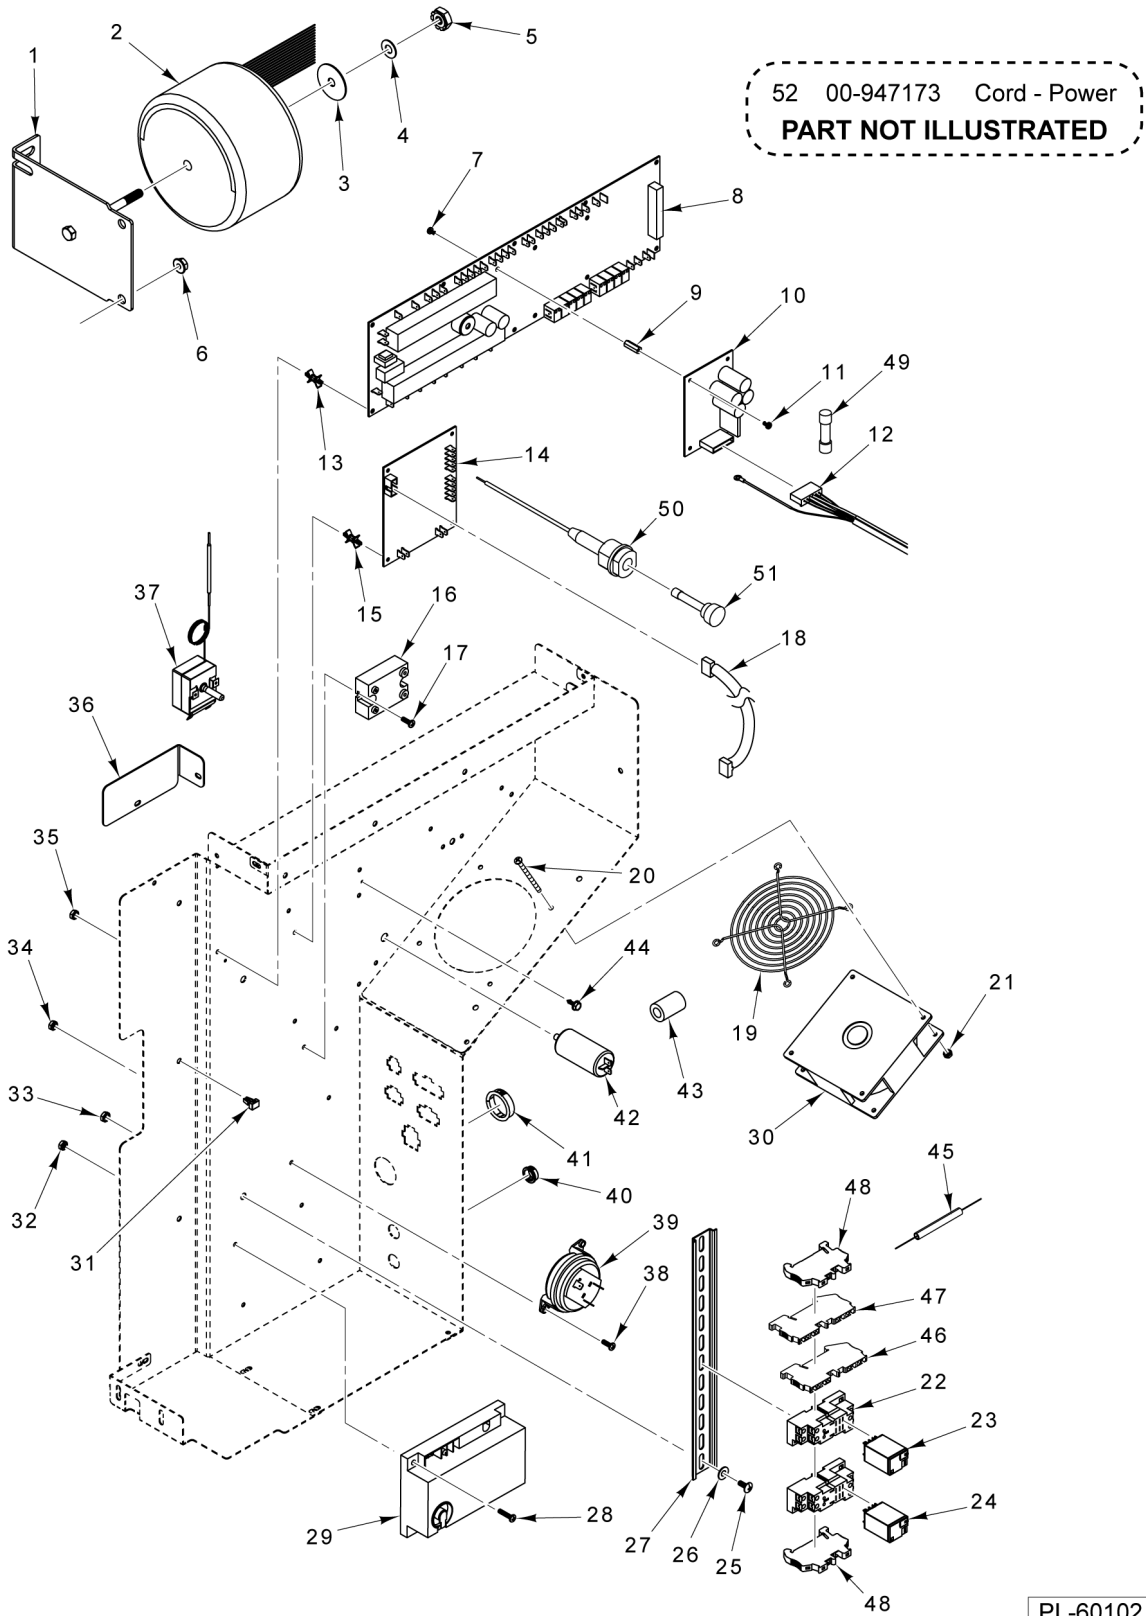

ELECTRICAL COMPONENTS

PL-60102

ELECTRICAL COMPONENTS

ILLUS.	PART NO.	NAME OF PART	AMT.
PL-60102			
1	00-946955	Bracket - Transformer.....	1
2	00-947773	Transformer.....	1
3	00-946960	Washer.....	1
4	00-946959	Washer.....	1
5	00-973597	Nut - 5/16-18 SST W/Insert.....	1
6	NS-038-04	Lock Nut 1/4-20.....	3
7	00-947349	Screw 6-32 x 1/4 Phil. Hd. (Nylon).....	8
8	00-973595	Kit - Main Board.....	1
9	00-947119	Standoff.....	4
*10	00-945685	Board (Oxygen Sensor).....	1
11	00-947349	Screw 6-32 x 1/4 Phil. Hd. (Nylon).....	4
12	00-946884	Harness - Wiring.....	1
13	00-947333	Support - Board.....	10
14	00-947503	Board (Motor Control).....	1
15	00-947333	Support - Board.....	4
16	00-947342	Relay (SSR Static).....	1
17	00-947364	Screw 8-32 x 3/4 Phil. Pan. Hd.....	2
18	00-946944	Cable - Ribbon.....	1
19	00-947543	Guard - Fan.....	1
20	00-947714	Screw 6-32 x 2.....	4
21	NS-049-07	NUT, ASSY 6-32 Keps Hex.....	4
22	00-947329	Relay - Base (R1 thru R5).....	5
23	00-947330	Relay (220-240 V.) (R1, R2, & R3).....	3
24	00-947331	Relay (24 V.) (R4 & R5).....	2
25	00-946948	Screw 10-24 x 1/2.....	2
26	00-947362	Washer.....	2
27	00-946932	Rail - Din.....	1
28	00-947364	Screw 8-32 x 3/4 Phil. Pan. Hd.....	2
29	00-946953	Module - Ignition.....	1
30	00-947221	Fan - Cooling.....	1
31	00-947229	Holder - Cable.....	9
32	00-947358	Nut 8-32 Hex.....	2
33	00-947357	Nut 10-24 Hex (SST).....	2
34	00-947358	Nut 8-32 Hex.....	2
35	00-947358	Nut 8-32 Hex.....	2
36	00-947327	Bracket.....	1
37	00-973039	Thermostat (Hi-Limit).....	1
38	00-947364	Screw 8-32 x 3/4 Phil. Pan. Hd.....	4
39	00-946952	Switch - Pressure.....	1
40	00-947335	Grommet.....	2
41	00-947268	Grommet.....	1
42	00-973042	Capacitor (12.5 uF).....	1
43	00-947334	Ferrite.....	1
44	00-947234	Self-Tapping Screw #10 x 1/2 Hex Hd.....	1
45	00-947353	Fuse - Link (4 Amp.).....	4
46	00-947618	Block - Terminal (4-Pole).....	32
47	00-947619	Block - Terminal (4-Pole, Grounding).....	1
48	00-947670	End Stop - Terminal Block.....	2
49	00-973111	Fuse (5 Amp.) (Oxygen Sensor Board).....	1
50	00-947693	Holder - Fuse (Incls. Item 51) (Motor Control Board).....	1
51	00-947695	Fuse (6.25 Amp.) (Motor Control Board).....	1
52	00-947173	Power Cord.....	1

* See Piping and Venting for Oxygen Sensor Kits