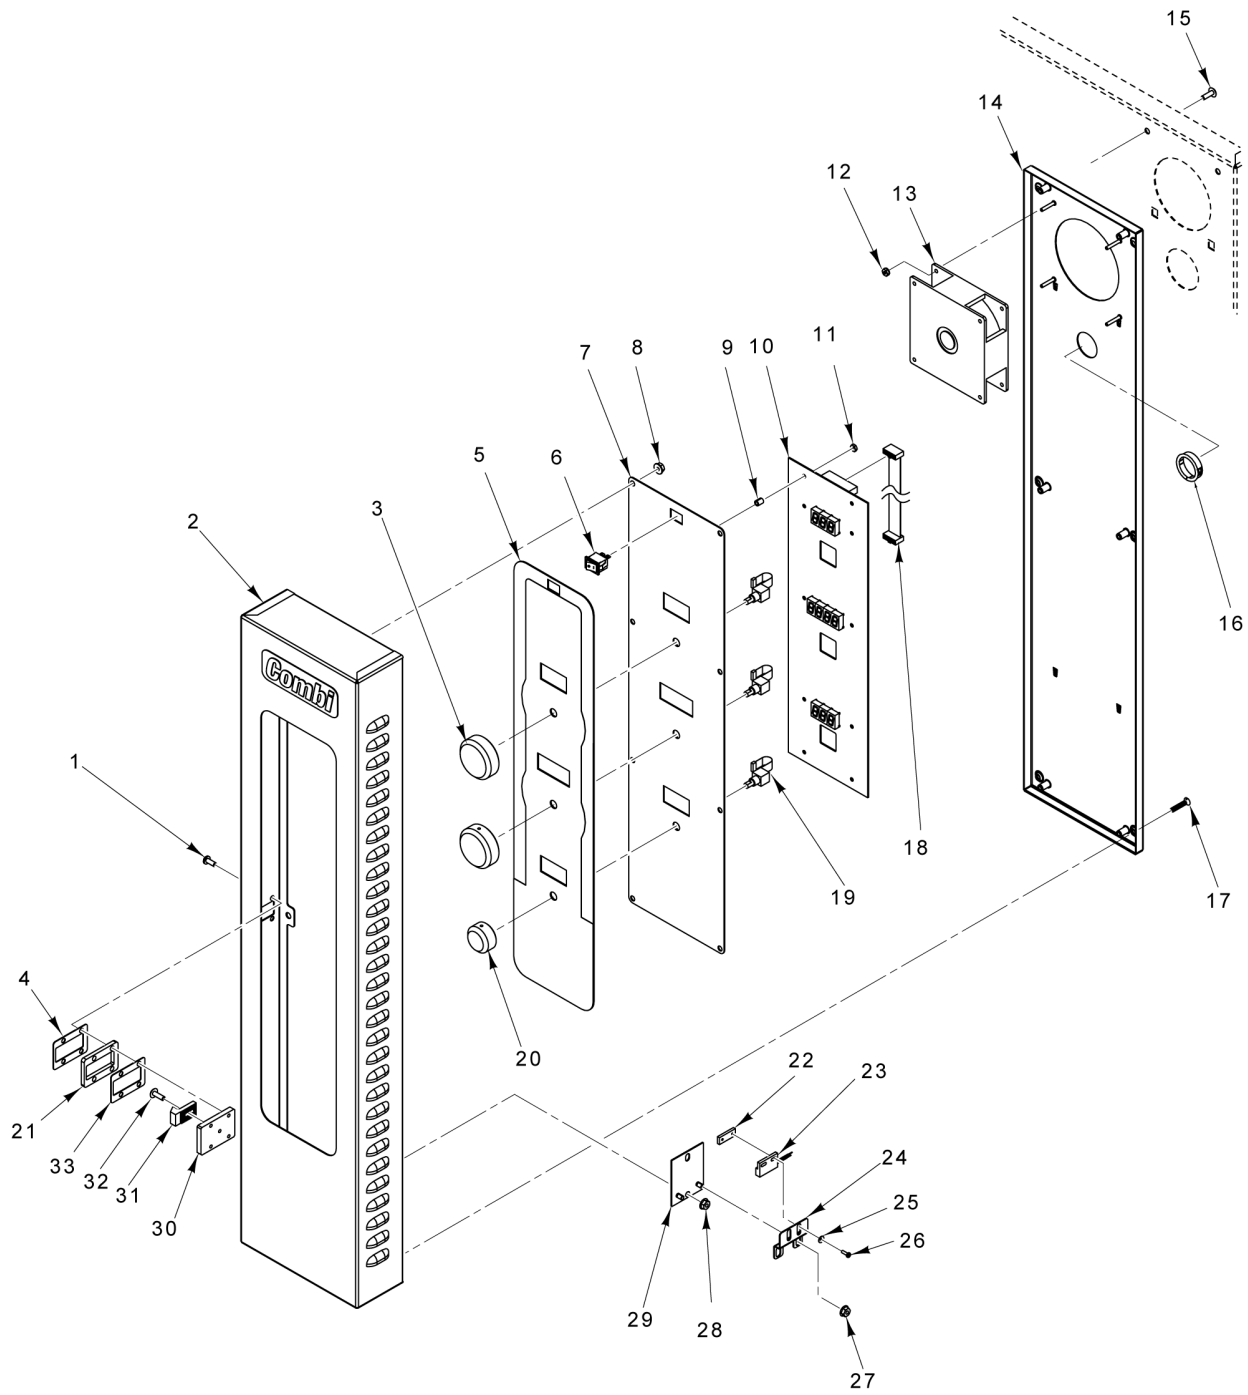

Table of Contents

5 CONTROL PANEL
7 CONTROL PANEL (WITH PROBE)
9 ELECTRICAL COMPONENTS
11 DOOR ASSEMBLY (BEFORE S/N 541082609)
13 DOOR ASSEMBLY (STARTING S/N 541082609)
15 GAS COMPONENTS
17 CONVECTION MOTOR (BEFORE S/N 541083647)
19 CONVECTION MOTOR (STARTING S/N 541083647)
21 PANELS AND INSULATION
23 PIPING AND VENTING (BEFORE S/N 541082447)
25 PIPING AND VENTING (S/N 541082447 THRU S/N 541083556)
27 PIPING AND VENTING (STARTING S/N 541083579)

PL-60099

CONTROL PANEL

CONTROL PANEL

ILLUS.	PART NO.	NAME OF PART	AMT.
PL-60099			
1	SC-123-76	Mach. Screw 10-24 x 1/2 Phil. Pan Hd.....	4
2	00-973630	Panel - Control.....	1
3	00-973897	Knob (Time/Temp).....	2
4	00-946915	Gasket.....	1
5	00-947559	Overlay.....	1
6	00-947099	Switch - Rocker.....	1
7	00-946810	Panel - Backing.....	1
8	NS-038-13	Lock Nut 10-24 Hex.....	8
9	00-973144	Spacer - 1/4 "OD x 5/16.....	10
10	00-945684	Board - Display.....	1
11	NS-011-07	Nut 6-32 Hex (SST).....	10
12	00-947356	Nut 6-32 Hex.....	4
13	00-947221	Fan - Cooling.....	1
14	00-973631	Panel - Control Base.....	1
15	00-946917	Screw 10-24 x 1 Slotted Flat Hd. (SST).....	6
16	00-947268	Grommet.....	1
17	00-946917	Screw 10-24 x 1 Slotted Flat Hd. (SST).....	6
18	00-947287	Cable - Ribbon (Display Board).....	1
19	00-973849	Encoder.....	3
20	00-973896	Knob (Humidity).....	1
21	00-946916	Spacer.....	1
22	00-947393	Plate - Switch.....	1
23	00-947392	Switch - Door.....	1
24	00-947144	Bracket.....	1
25	00-947422	Washer.....	2
26	SC-113-10	Mach. Screw 4-40 x 3/8 Phil. Pan Hd.....	2
27	NS-038-13	Lock Nut 10-24 Hex.....	2
28	NS-038-13	Lock Nut 10-24 Hex.....	2
29	00-947148	Cover - Switch.....	1
30	00-973356	Plate - Latch (Adjustable).....	1
31	00-973355	Latch (Adjustable).....	1
32	00-973652	Mach. Screw 10-24 x 5/8 Truss HD / Nylon Patch.....	1
33	00-946915	Gasket.....	1