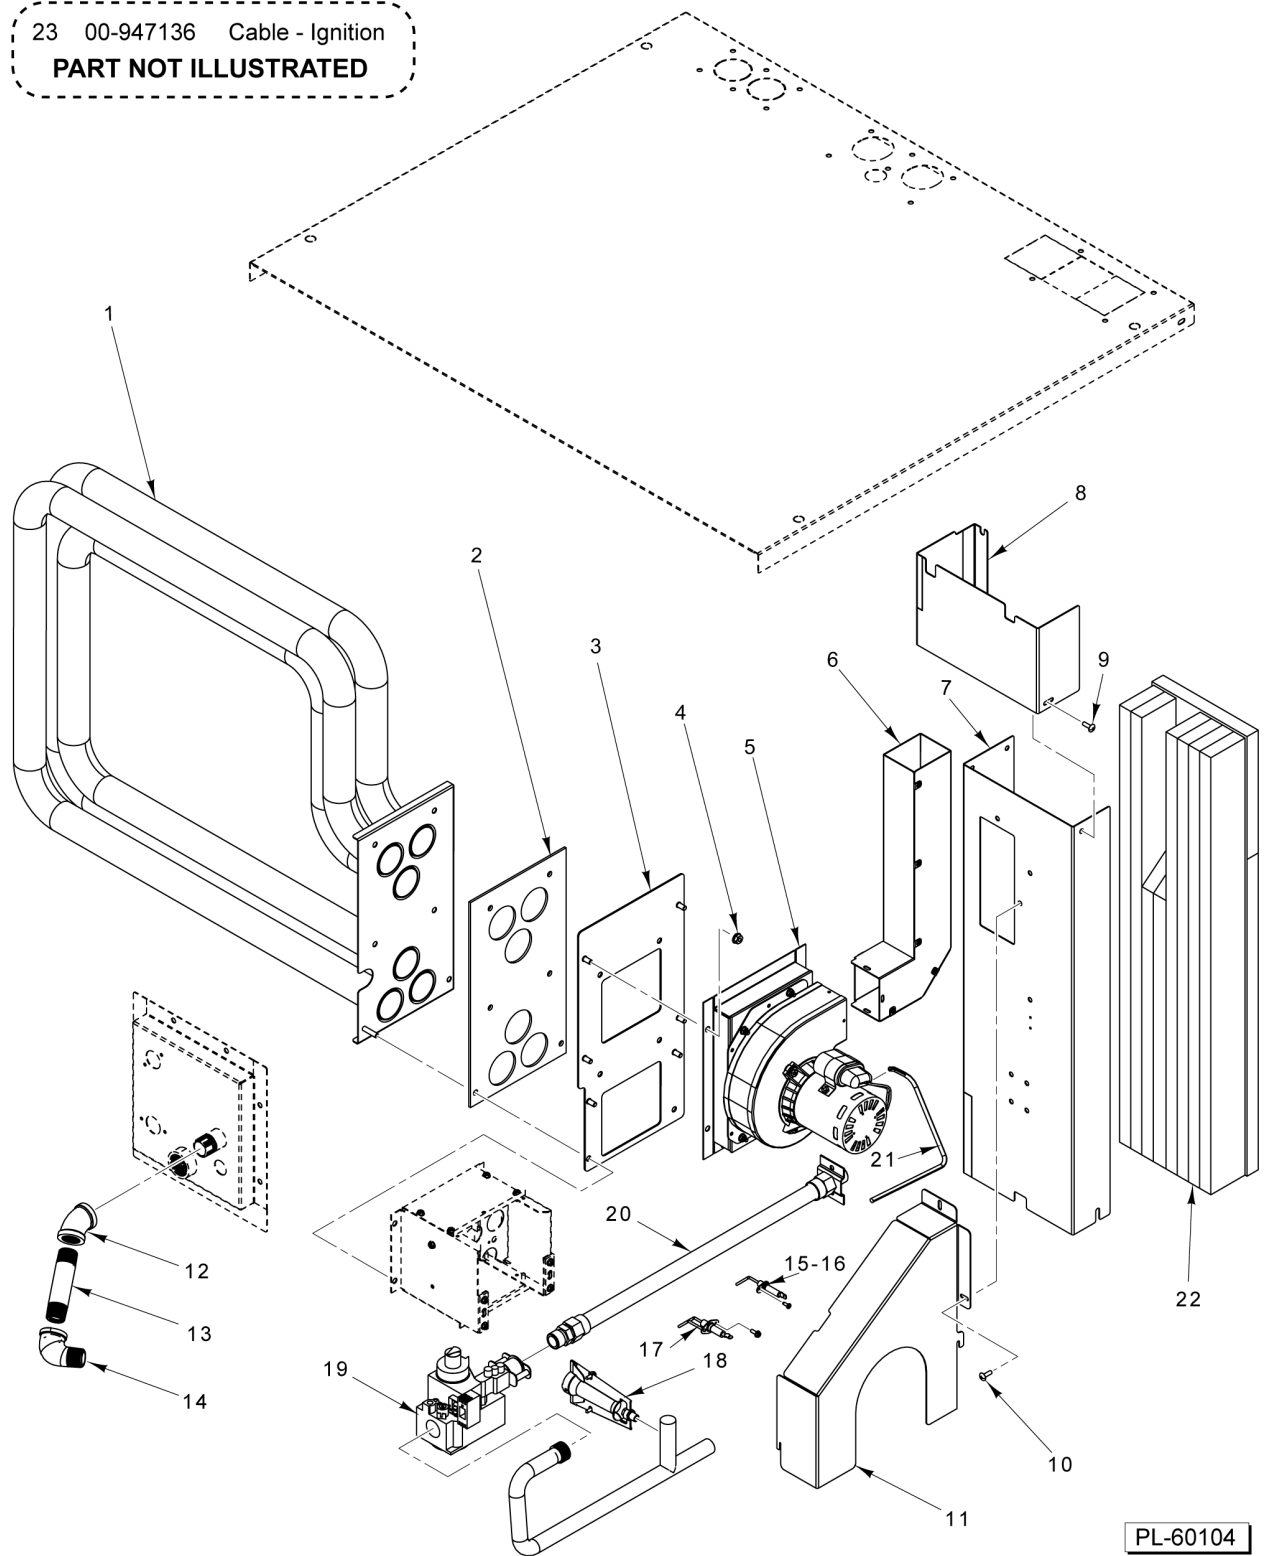

23 00-947136 Cable - Ignition
PART NOT ILLUSTRATED

PL-60104

GAS COMPONENTS

GAS COMPONENTS

ILLUS. PL-60104	PART NO.	NAME OF PART	AMT.
1	00-945278	Heat Exchanger Assy.....	1
2	00-945782	Gasket - Heat Exchanger.....	1
3	00-945943	Plate - Mounting.....	1
4	NS-038-04	Lock Nut 1/4-20.....	6
5	00-947091	Inducer - Draft.....	1
6	00-945846	Flue - Gas.....	1
7	00-947024	Shield - Flue.....	1
8	00-947008	Shield - Flue.....	1
9	00-973652	Mach. Screw 10-24 x 5/8 Truss HD / Nylon Patch.....	AR
10	00-973652	Mach. Screw 10-24 x 5/8 Truss HD / Nylon Patch.....	2
11	00-947124	Shroud - Motor.....	1
12	00-945554	Elbow 3/4 x 3/4.....	1
13	00-947174	Pipe 3/4 x 4.....	1
14	00-947384	Elbow - Street.....	1
15	00-947498	Sensor - Flame.....	1
16	00-947501	Cable (Flame Sensor).....	1
17	00-947497	Ignitor.....	1
18	00-947496	Burner Assy.....	3
19	00-947495	Valve - Gas.....	1
20	00-973354	Tube - Gas Line Flex.....	1
21	00-973037	Tube - Silicon 3/16 ID 31".....	1
22	00-947791	Kit - Insulation.....	1
23	00-947136	Cable - Ignition.....	1