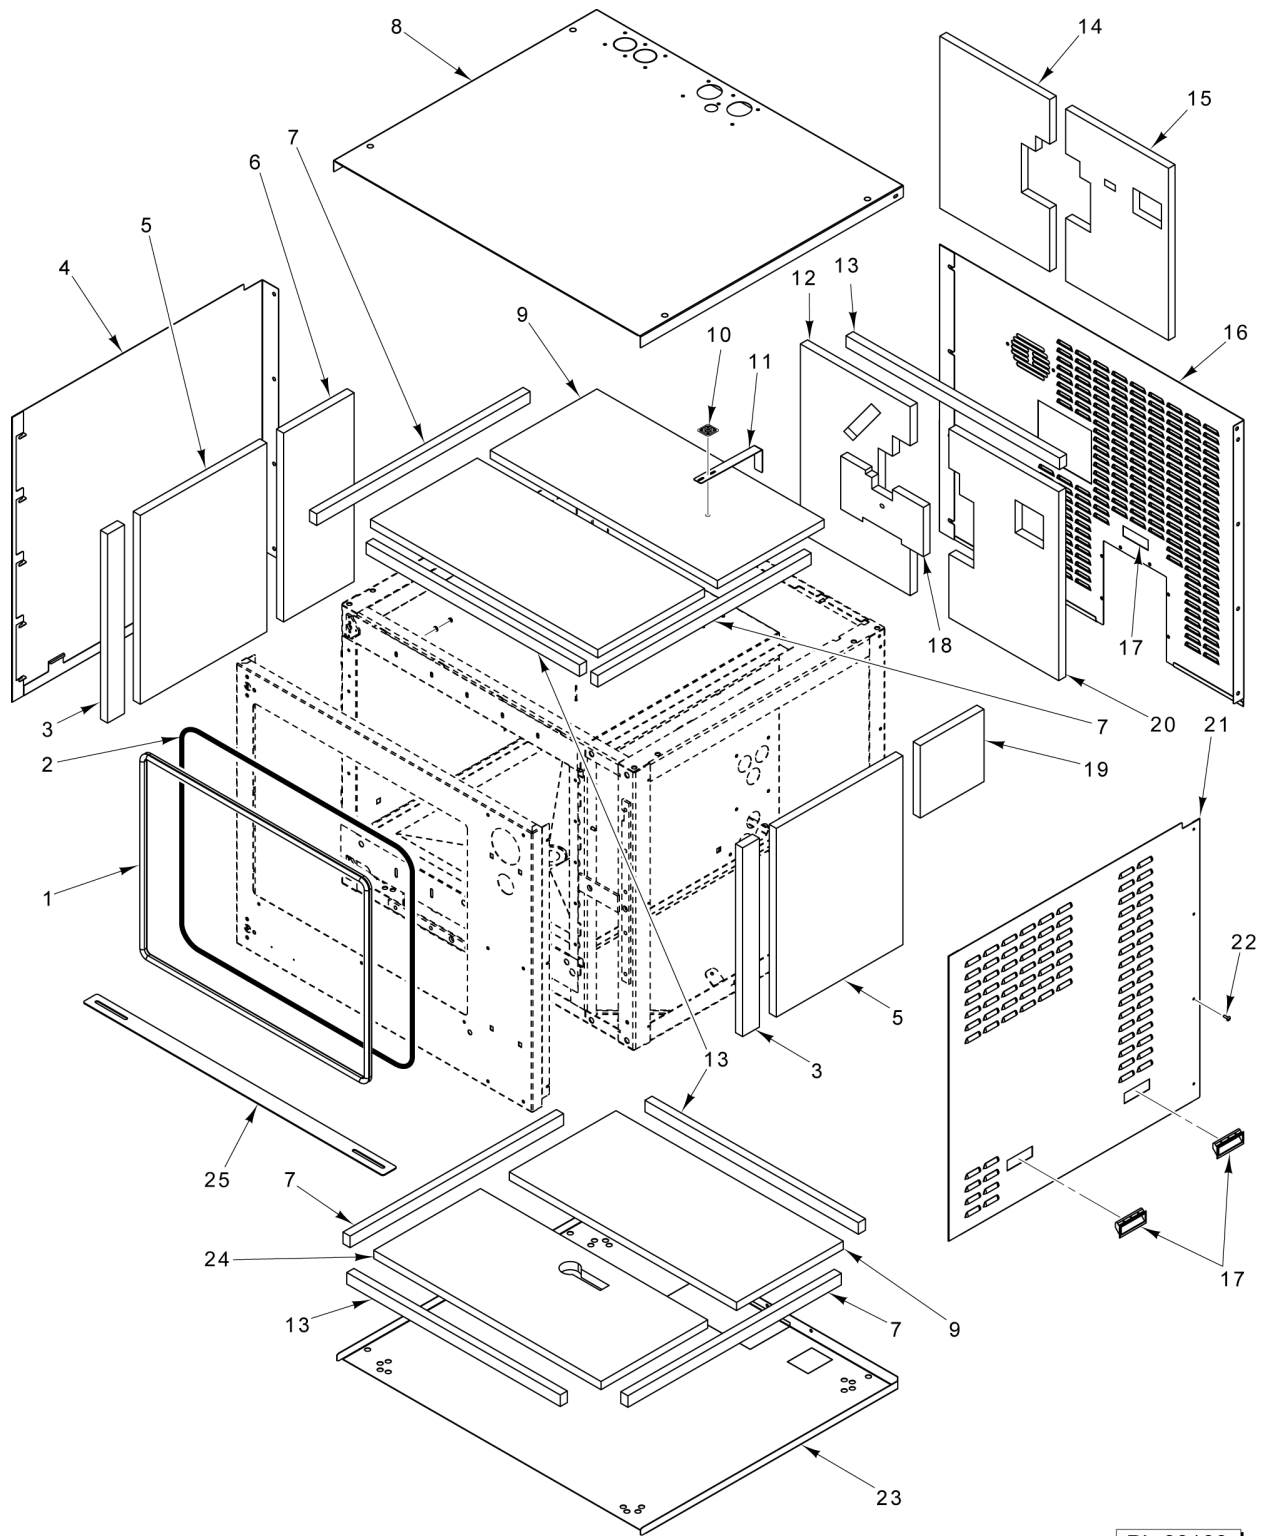

PL-60100

PANELS AND INSULATION

PANELS AND INSULATION

ILLUS. PL-60100	PART NO.	NAME OF PART	AMT.
1	00-947617	Gasket - Door.....	1
2	00-947790	O-Ring (Cord).....	1
3	00-947770-00002	Insulation.....	2
4	00-973789	Cover - Side (Hinge).....	1
5	00-947770-00003	Insulation.....	2
6	00-947770-00004	Insulation.....	1
7	00-947770-00005	Insulation.....	4
8	00-973790	Top Cover Assy.....	1
9	00-947770-00007	Insulation.....	3
10	00-877986	Washer - Insulation.....	8
11	00-947462	Clip - Insulation.....	12
12	00-947770-00014	Insulation - Back.....	1
13	00-947770-00005	Insulation.....	4
14	00-947770-00010	Insulation.....	1
15	00-947770-00009	Insulation.....	1
16	00-947576	Cover - Rear.....	1
17	00-946826	Handle.....	4
18	00-947770-00016	Insulation.....	1
19	00-947770-00013	Insulation.....	1
20	00-947770-00008	Insulation - Rear.....	1
21	00-973783	Cover - Side (Lock).....	1
22	00-973652	Mach. Screw 10-24 x 5/8 Truss HD / Nylon Patch.....	AR
23	00-945397	Cover - Bottom.....	1
24	00-947770-00001	Insulation.....	1
25	00-973145	Strap - Insulation.....	2