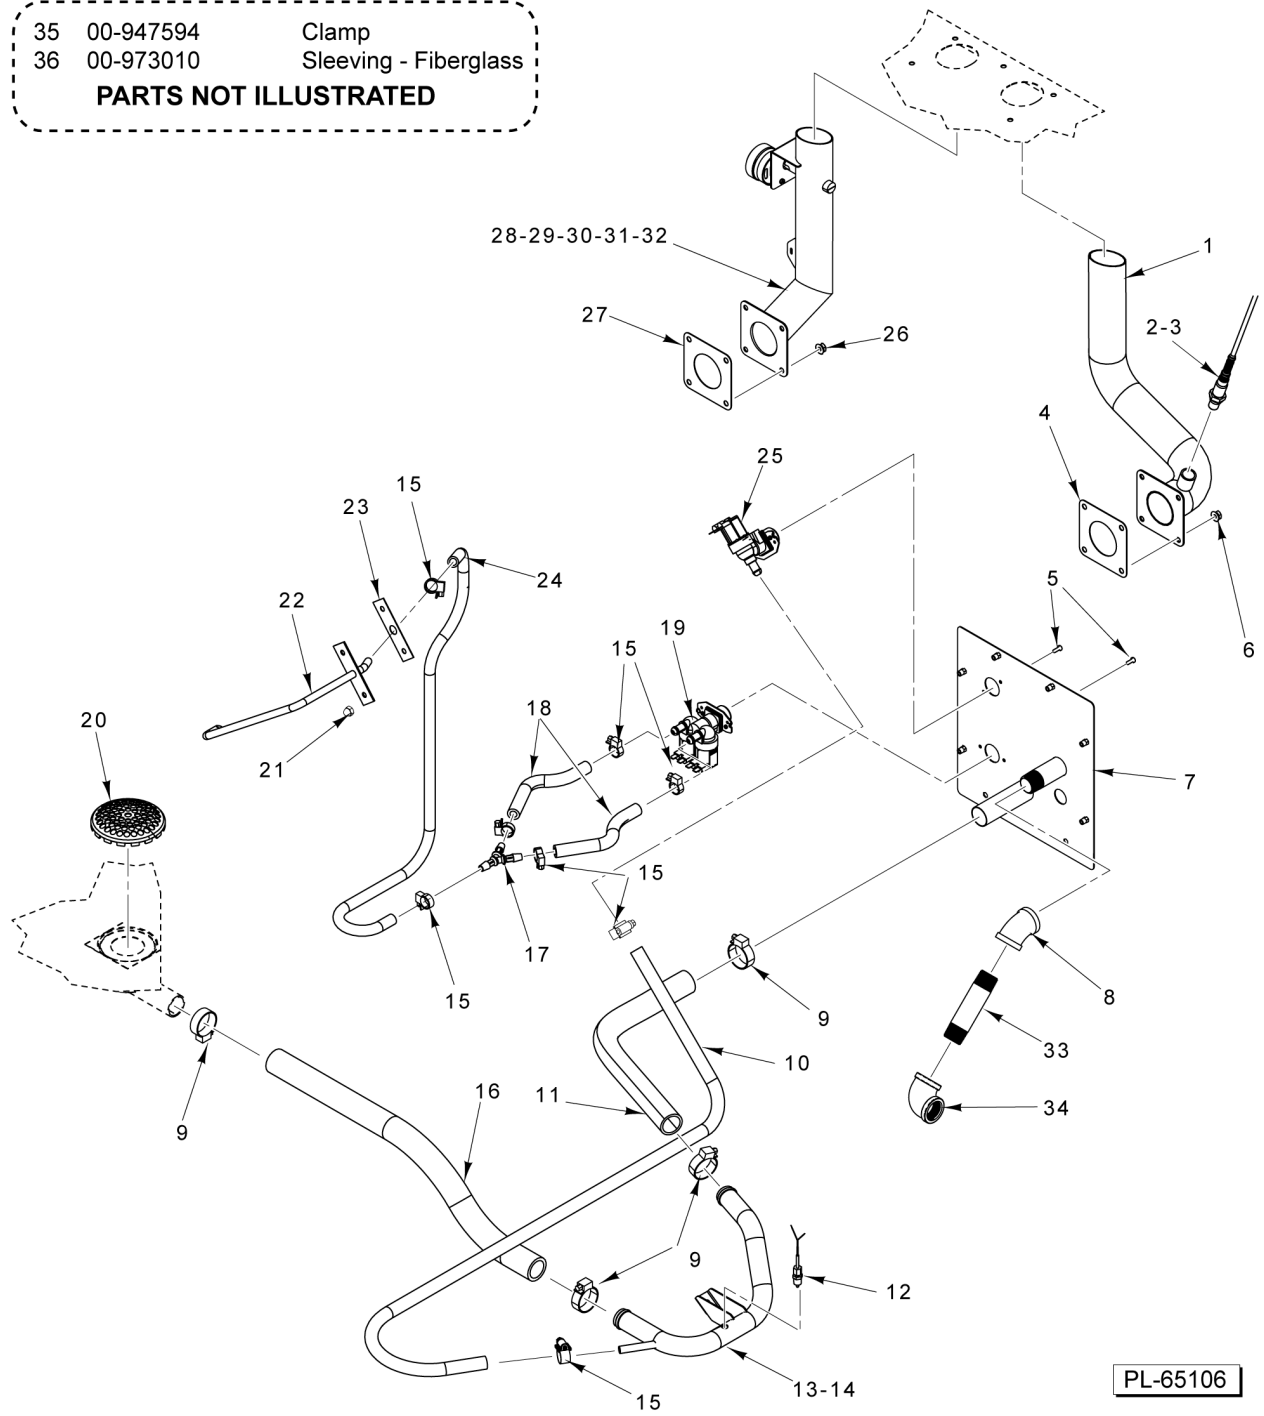

* Before SN 541083068.

** SN 541083068 and after.

42 00-947594 Clamp
 43 00-973010 Sleeving - Fiberglass
PARTS NOT ILLUSTRATED

PIPING AND VENTING
(S/N 541082447 THRU S/N 541083556)

PIPING AND VENTING
(S/N 541082447 THRU S/N 541083556)

* Before SN 541083068.

** SN 541083068 and after.

- 35 00-947594 Clamp
- 36 00-973010 Sleeving - Fiberglass

PARTS NOT ILLUSTRATED

**PIPING AND VENTING
(STARTING S/N 541083579)**

**PIPING AND VENTING
(STARTING S/N 541083579)**