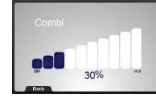

ON / OFF

Switch on: Push the coder 1 second
Switch off: Push the coder 3 seconds
Settings / adjustments: rotate the coder
Settings validation: One push on the coder

Combi mode :
To set humidity,
press twice on