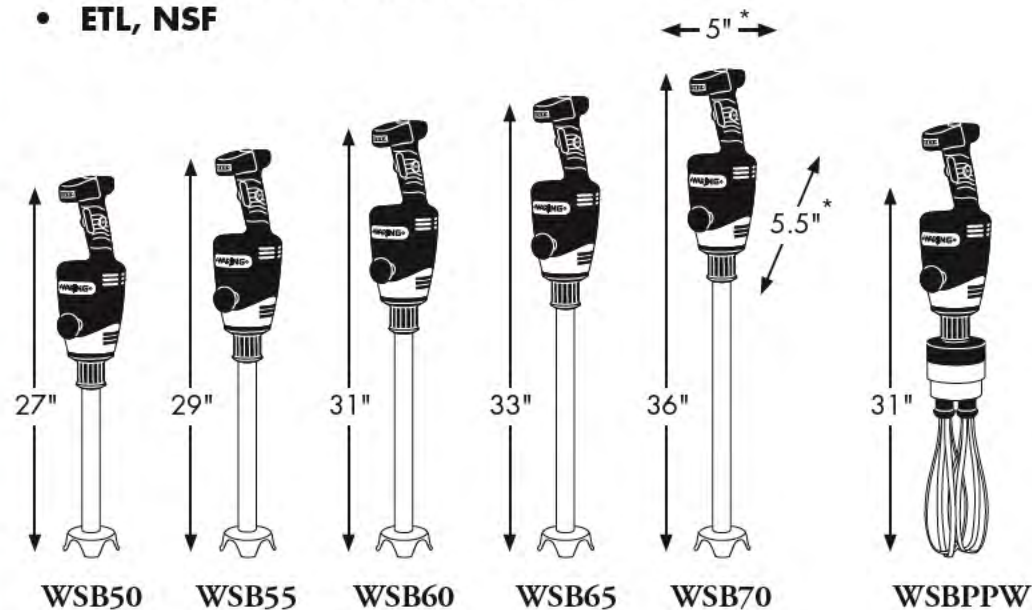

The high-efficiency variable speed motor that powers Waring's Big Stik® Immersion Blenders drives through the thickest ingredients to produce sauces, batters and soups in just minutes. Complete with rubberized comfort grip and second handle (patent pending), the lightweight, ergonomic design allows for safe and controlled operation during any job, large or small. The easily removable stainless steel shafts are available in five sizes (up to 21") and are completely sealed and dishwasher safe. With the Big Stik® line, you can mix, purée and emulsify up to 50 gallons. Blend smoothly, and carry the Big Stik®.

* 5" width and 5.5" depth are the same for all five immersion blenders and whisk

Optional Accessories

Waring makes it easy to do more than just blend. The 10" Stainless Steel Whisk Attachment quickly transforms the Big Stik® into a gentle giant as it whips delicate egg whites, creams to any consistency and mashes potatoes in record time with its heavy-duty construction. The bowl clamp lightens the load for hands-free operation while the wall-mount hanger provides an easy storage option.