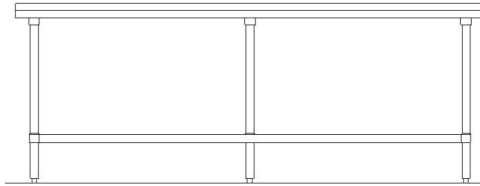

DIMENSIONS and SPECIFICATIONS

ALL DIMENSIONS ARE TYPICAL TOL ± .500"

All Units Shipped Unassembled (KD) for Reduced Shipping Costs.

FSS & FLG Series Undershelf Style 1 1/2" Backsplash

Finished size of undershelf = Length minus 5 3/4"
Width minus 5 3/4"

Units 8ft. and larger are furnished with six (6) legs