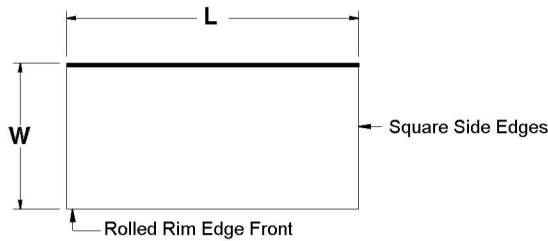

FSS-Series: Stainless Steel Legs & Undershelf

L	24" Wide	Wt.	30" Wide	Wt.	36" Wide	Wt.
30"	FSS-240	49 lbs.	FSS-300	65 lbs.		
24"	FSS-242	31 lbs.	FSS-302	55 lbs.		
36"	FSS-243	64 lbs.	FSS-303	72 lbs.	FSS-363	88 lbs.
48"	FSS-244	79 lbs.	FSS-304	89 lbs.	FSS-364	98 lbs.
60"	FSS-245	92 lbs.	FSS-305	107 lbs.	FSS-365	118 lbs.
72"	FSS-246	109 lbs.	FSS-306	125 lbs.	FSS-366	138 lbs.
84"	FSS-247	130 lbs.	FSS-307	148 lbs.	FSS-367	164 lbs.
96"	FSS-248	145 lbs.	FSS-308	166 lbs.	FSS-368	184 lbs.
108"	FSS-249	161 lbs.	FSS-309	176 lbs.	FSS-369	190 lbs.
120"	FSS-2410	261 lbs.	FSS-3010	287 lbs.	FSS-3610	308 lbs.
132"	FSS-2411	293 lbs.	FSS-3011	324 lbs.	FSS-3611	358 lbs.
144"	FSS-2412	308 lbs.	FSS-3012	339 lbs.	FSS-3612	373 lbs.

FLG-Series: Galvanized Steel Legs & Undershelf

L	24" Wide	Wt.	30" Wide	Wt.	36" Wide	Wt.
30"	FLG-240	49 lbs.	FLG-300	65 lbs.		
24"	FLG-242	31 lbs.	FLG-302	55 lbs.		
36"	FLG-243	64 lbs.	FLG-303	72 lbs.	FLG-363	88 lbs.
48"	FLG-244	79 lbs.	FLG-304	89 lbs.	FLG-364	98 lbs.
60"	FLG-245	92 lbs.	FLG-305	107 lbs.	FLG-365	118 lbs.
72"	FLG-246	109 lbs.	FLG-306	125 lbs.	FLG-366	138 lbs.
84"	FLG-247	130 lbs.	FLG-307	148 lbs.	FLG-367	164 lbs.
96"	FLG-248	145 lbs.	FLG-308	166 lbs.	FLG-368	184 lbs.
108"	FLG-249	161 lbs.	FLG-309	176 lbs.	FLG-369	190 lbs.
120"	FLG-2410	261 lbs.	FLG-3010	287 lbs.	FLG-3610	308 lbs.
132"	FLG-2411	293 lbs.	FLG-3011	324 lbs.	FLG-3611	358 lbs.
144"	FLG-2412	308 lbs.	FLG-3012	339 lbs.	FLG-3612	373 lbs.

ADVANCE TABCO is constantly engaged in a program of improving our products. Therefore, we reserve the right to change specifications without prior notice.

© ADVANCE TABCO, MARCH 2006