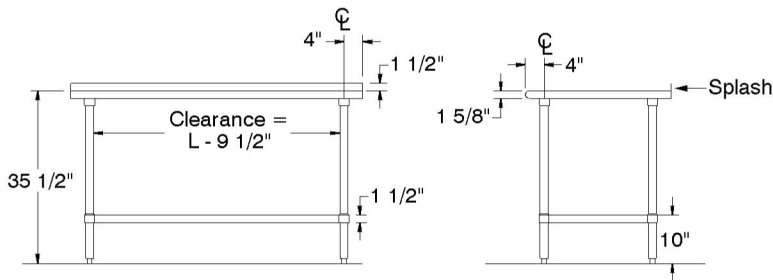

FSS-Series: Stainless Steel Legs & Undershelf

L	24" Wide	Wt.	30" Wide	Wt.	36" Wide	Wt.
30"	FSS-240	49 lbs.	FSS-300	65 lbs.		
24"	FSS-242	31 lbs.	FSS-302	55 lbs.		
36"	FSS-243	64 lbs.	FSS-303	72 lbs.	FSS-363	88 lbs.
48"	FSS-244	79 lbs.	FSS-304	89 lbs.	FSS-364	98 lbs.
60"	FSS-245	92 lbs.	FSS-305	107 lbs.	FSS-365	118 lbs.
72"	FSS-246	109 lbs.	FSS-306	125 lbs.	FSS-366	138 lbs.
84"	FSS-247	130 lbs.	FSS-307	148 lbs.	FSS-367	164 lbs.
96"	FSS-248	145 lbs.	FSS-308	166 lbs.	FSS-368	184 lbs.
108"	FSS-249	161 lbs.	FSS-309	176 lbs.	FSS-369	190 lbs.
120"	FSS-2410	261 lbs.	FSS-3010	287 lbs.	FSS-3610	308 lbs.
132"	FSS-2411	293 lbs.	FSS-3011	324 lbs.	FSS-3611	358 lbs.
144"	FSS-2412	308 lbs.	FSS-3012	339 lbs.	FSS-3612	373 lbs.

FLG-Series: Galvanized Steel Legs & Undershelf

L	24" Wide	Wt.	30" Wide	Wt.	36" Wide	Wt.
30"	FLG-240	49 lbs.	FLG-300	65 lbs.		
24"	FLG-242	31 lbs.	FLG-302	55 lbs.		
36"	FLG-243	64 lbs.	FLG-303	72 lbs.	FLG-363	88 lbs.
48"	FLG-244	79 lbs.	FLG-304	89 lbs.	FLG-364	98 lbs.
60"	FLG-245	92 lbs.	FLG-305	107 lbs.	FLG-365	118 lbs.
72"	FLG-246	109 lbs.	FLG-306	125 lbs.	FLG-366	138 lbs.
84"	FLG-247	130 lbs.	FLG-307	148 lbs.	FLG-367	164 lbs.
96"	FLG-248	145 lbs.	FLG-308	166 lbs.	FLG-368	184 lbs.
108"	FLG-249	161 lbs.	FLG-309	176 lbs.	FLG-369	190 lbs.
120"	FLG-2410	261 lbs.	FLG-3010	287 lbs.	FLG-3610	308 lbs.
132"	FLG-2411	293 lbs.	FLG-3011	324 lbs.	FLG-3611	358 lbs.
144"	FLG-2412	308 lbs.	FLG-3012	339 lbs.	FLG-3612	373 lbs.

ADVANCE TABCO is constantly engaged in a program of improving our products. Therefore, we reserve the right to change specifications without prior notice.

© ADVANCE TABCO, MARCH 2006