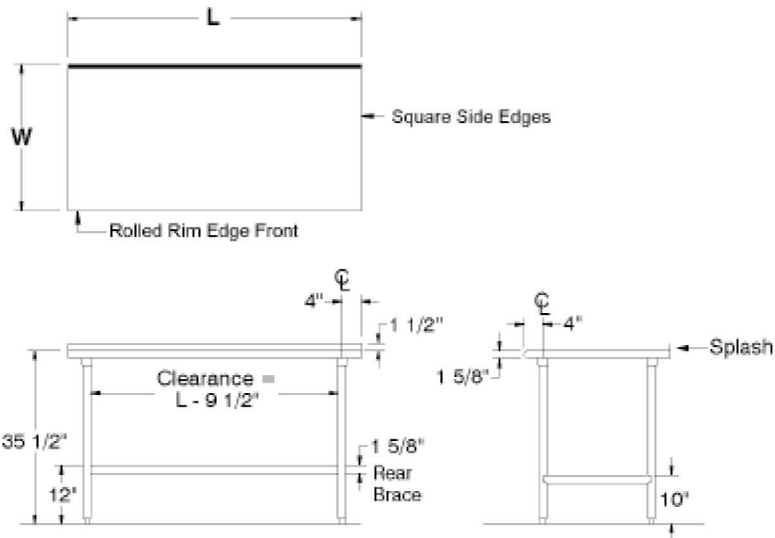

TFSS-Series: Stainless Steel Legs & Stretchers

L	24" Wide	Wt.	30" Wide	Wt.	36" Wide	Wt.
30"	TFSS-240	42 lbs.	TFSS-300	52 lbs.		
24"	TFSS-242	25 lbs.	TFSS-302	47 lbs.		
36"	TFSS-243	53 lbs.	TFSS-303	59 lbs.	TFSS-363	70 lbs.
48"	TFSS-244	64 lbs.	TFSS-304	72 lbs.	TFSS-364	77 lbs.
60"	TFSS-245	74 lbs.	TFSS-305	85 lbs.	TFSS-365	91 lbs.
72"	TFSS-246	85 lbs.	TFSS-306	93 lbs.	TFSS-366	103 lbs.
84"	TFSS-247	103 lbs.	TFSS-307	113 lbs.	TFSS-367	122 lbs.
96"	TFSS-248	114 lbs.	TFSS-308	126 lbs.	TFSS-368	135 lbs.
108"	TFSS-249	130 lbs.	TFSS-309	150 lbs.	TFSS-369	160 lbs.
120"	TFSS-2410	227 lbs.	TFSS-3010	242 lbs.	TFSS-3610	253 lbs.
132"	TFSS-2411	251 lbs.	TFSS-3011	268 lbs.	TFSS-3611	282 lbs.
144"	TFSS-2412	266 lbs.	TFSS-3012	283 lbs.	TFSS-3612	297 lbs.

TFLG-Series: Galvanized Steel Legs & Stretchers

L	24" Wide	Wt.	30" Wide	Wt.	36" Wide	Wt.
30"	TFLG-240	42 lbs.	TFLG-300	52 lbs.		
24"	TFLG-242	25 lbs.	TFLG-302	47 lbs.		
36"	TFLG-243	53 lbs.	TFLG-303	59 lbs.	TFLG-363	70 lbs.
48"	TFLG-244	64 lbs.	TFLG-304	72 lbs.	TFLG-364	77 lbs.
60"	TFLG-245	74 lbs.	TFLG-305	85 lbs.	TFLG-365	91 lbs.
72"	TFLG-246	85 lbs.	TFLG-306	93 lbs.	TFLG-366	103 lbs.
84"	TFLG-247	103 lbs.	TFLG-307	113 lbs.	TFLG-367	122 lbs.
96"	TFLG-248	114 lbs.	TFLG-308	126 lbs.	TFLG-368	135 lbs.
108"	TFLG-249	130 lbs.	TFLG-309	150 lbs.	TFLG-369	160 lbs.
120"	TFLG-2410	227 lbs.	TFLG-3010	242 lbs.	TFLG-3610	253 lbs.
132"	TFLG-2411	251 lbs.	TFLG-3011	268 lbs.	TFLG-3611	282 lbs.
144"	TFLG-2412	266 lbs.	TFLG-3012	283 lbs.	TFLG-3612	297 lbs.

ADVANCE TABCO is constantly engaged in a program of improving our products. Therefore, we reserve the right to change specifications without prior notice.

© ADVANCE TABCO, OCTOBER 2012