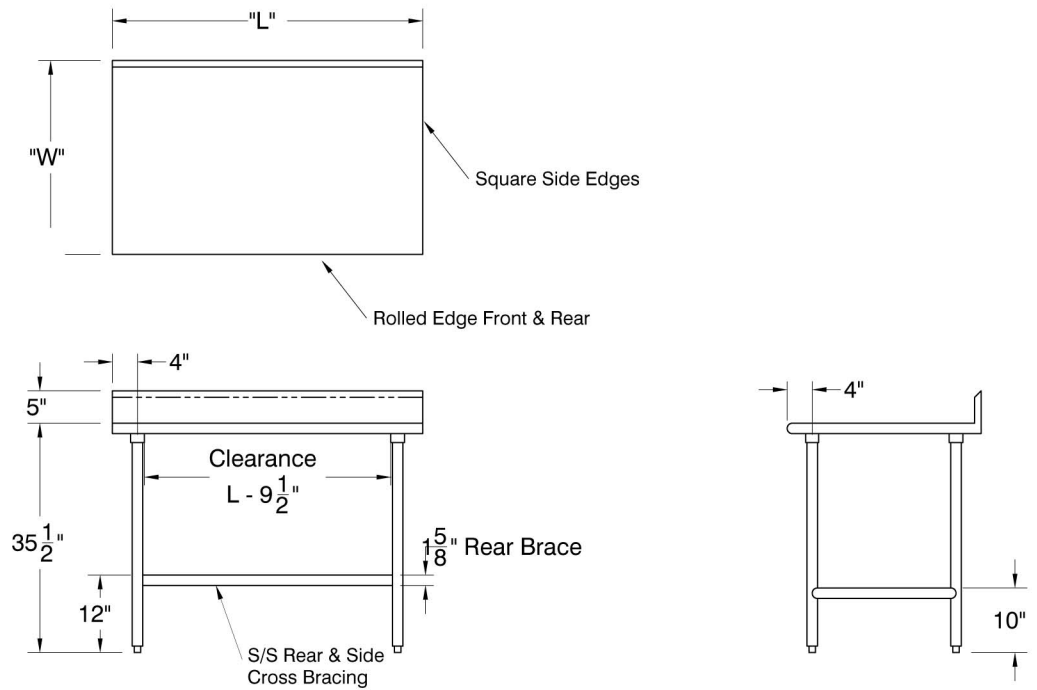

*All 8 ft. Tables Provided With 6 Legs

DETAILS and SPECIFICATIONS

TOL \pm .500"

ALL DIMENSIONS ARE TYPICAL

TMSLAG-X SERIES

TKMSLAG-X SERIES

ADVANCE TABCO is constantly engaged in a program of improving our products. Therefore, we reserve the right to change specifications without prior notice.