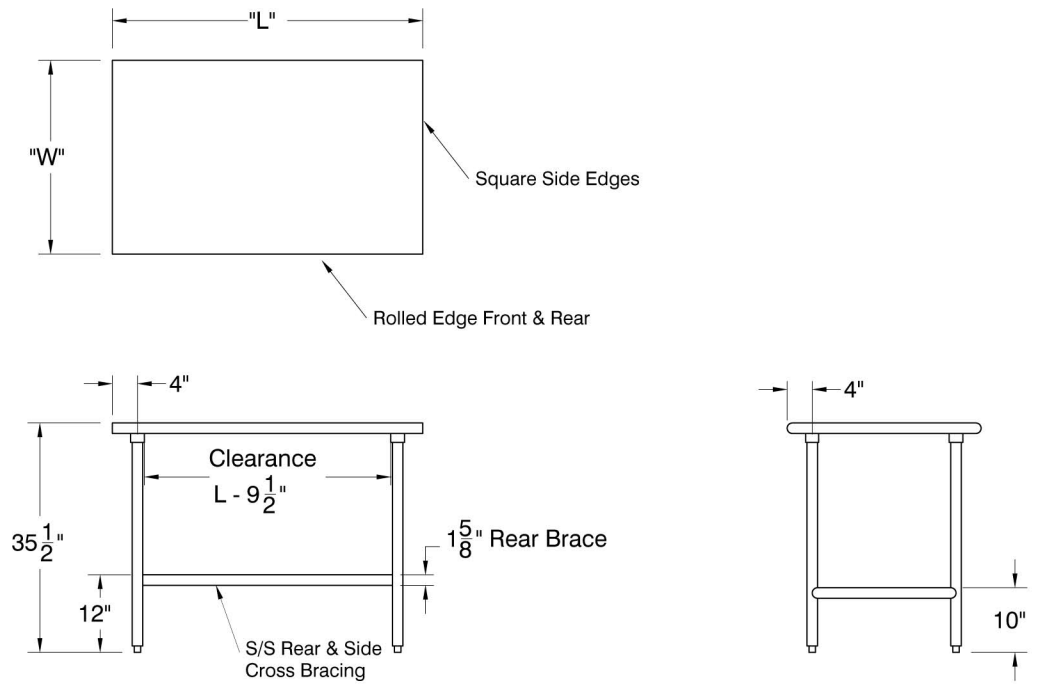

Gussets welded to support hat channels.

MATERIAL:

TOP: 16 gauge stainless steel type "304" series.

LEGS: 1 5/8" diameter tubular Stainless steel. Stainless steel gussets. 1" adjustable stainless steel bullet feet.

Stainless Steel Bullet Feet standard on Series

	L	Model #	WT.	Cu.		Model #	WT.	Cu.
				Ft.	Ft.			
		FLAT TOP				5" SPLASH		
24" WIDE	24"	TMSLAG-242-X	31 lbs.	4		TKMSLAG-242-X	49 lbs.	7
	30"	TMSLAG-240-X	39 lbs.	4		TKMSLAG-240-X	56 lbs.	7
	36"	TMSLAG-243-X	60 lbs.	4		TKMSLAG-243-X	64 lbs.	7
	48"	TMSLAG-244-X	65 lbs.	5		TKMSLAG-244-X	79 lbs.	9
	60"	TMSLAG-245-X	80 lbs.	6		TKMSLAG-245-X	92 lbs.	12
	72"	TMSLAG-246-X	95 lbs.	7		TKMSLAG-246-X	109 lbs.	14
	84"	TMSLAG-247-X	99 lbs.	8		TKMSLAG-247-X	101 lbs.	15
	96"	TMSLAG-248-X*	150 lbs.	8		TKMSLAG-248-X*	145 lbs.	16
30" WIDE	24"	TMSLAG-302-X	46 lbs.	5		TKMSLAG-302-X	50 lbs.	8
	30"	TMSLAG-300-X	55 lbs.	5		TKMSLAG-300-X	60 lbs.	8
	36"	TMSLAG-303-X	65 lbs.	5		TKMSLAG-303-X	72 lbs.	9
	48"	TMSLAG-304-X	72 lbs.	6		TKMSLAG-304-X	89 lbs.	11
	60"	TMSLAG-305-X	89 lbs.	7		TKMSLAG-305-X	107 lbs.	14
	72"	TMSLAG-306-X	107 lbs.	8		TKMSLAG-306-X	125 lbs.	17
	84"	TMSLAG-307-X	109 lbs.	9		TKMSLAG-307-X	117 lbs.	16
	96"	TMSLAG-308-X*	166 lbs.	9		TKMSLAG-308-X*	166 lbs.	22
36" WIDE	36"	TMSLAG-363-X	80 lbs.	5		TKMSLAG-363-X	89 lbs.	9
	48"	TMSLAG-364-X	90 lbs.	6		TKMSLAG-364-X	120 lbs.	11
	60"	TMSLAG-365-X	100 lbs.	7		TKMSLAG-365-X	125 lbs.	14
	72"	TMSLAG-366-X	110 lbs.	8		TKMSLAG-366-X	140 lbs.	17
	96"	TMSLAG-368-X*	120 lbs.	9		TKMSLAG-368-X*	166 lbs.	22

*All 8 ft. Tables Provided With 6 Legs

DETAILS and SPECIFICATIONS

TOL \pm .500"

ALL DIMENSIONS ARE TYPICAL

TMSLAG-X SERIES

TKMSLAG-X SERIES

ADVANCE TABCO is constantly engaged in a program of improving our products. Therefore, we reserve the right to change specifications without prior notice.