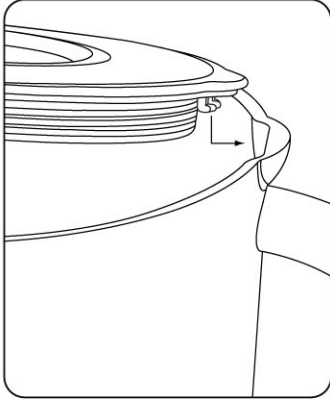

果汁壺使用說明書

Koolkore Pitcher User Instructions

1

- 將蓋邊的小掛勾對準壺身頂內側的凹凸處
ALIGN THE SMALL TONGUES OF LID TO THE NOTCH LOCATED AT THE INNER RIM OF THE BODY NEAR THE HANDLE

2

- 蓋上蓋子
CLOSE THE LID DOWN

3

- 插入預先凍好的冰柱
INSERT PRE-FROZEN ICE CORE THROUGH THE LID

4

- 把冰柱旋轉至鎖在冰壺中
TURN THE ICE CORE TO LOCK POSITION

注意事項：本產品勿近明火及微波爐加熱，禁止對冰柱加熱

NOTICE: DO NOT PLACE PITCHER NEAR FIRE OR PUT IN A MICROWAVE OVEN. DO NOT HEAT THE ICE CORE.