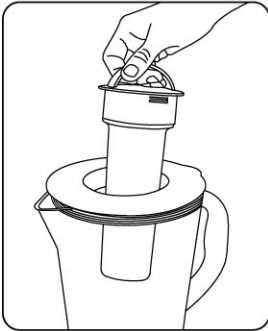

果汁壺使用說明書

Koolkore Pitcher User Instructions

1

- 將蓋邊的小掛勾對準壺身頂內側的凹凸處
ALIGN THE SMALL TONGUES OF LID TO THE NOTCH LOCATED AT THE INNER RIM OF THE BODY NEAR THE HANDLE

2

- 蓋上蓋子
CLOSE THE LID DOWN

3

- 插入預先凍好的冰柱
INSERT PRE-FROZEN ICE CORE THROUGH THE LID

4

- 把冰柱旋轉至鎖在冰壺中
TURN THE ICE CORE TO LOCK POSITION

注意事項：本產品勿近明火及微波爐加熱，禁止對冰柱加熱

NOTICE: DO NOT PLACE PITCHER NEAR FIRE OR PUT IN A MICROWAVE OVEN. DO NOT HEAT THE ICE CORE.