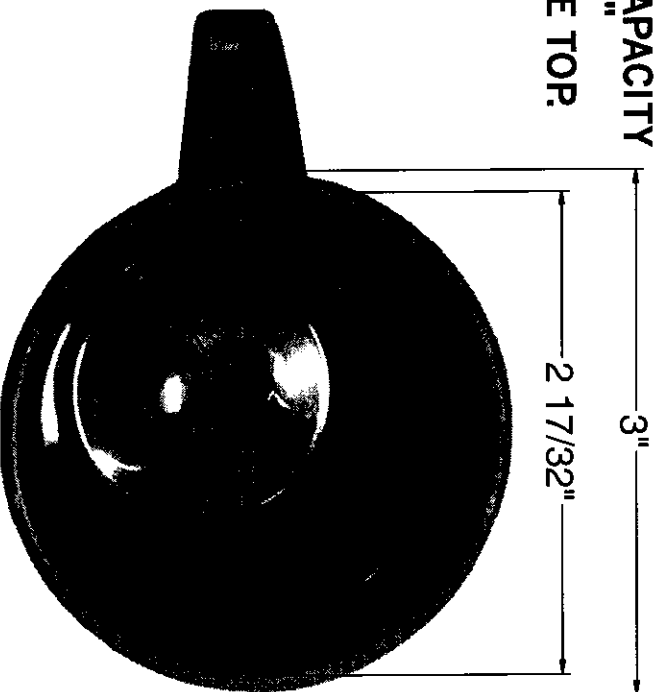

# 96CW

PER PART WEIGHT 91 GRAMS OR 3.209 OZ

LIQUID CAPACITY  
9 OZ. 1/4"  
FROM THE TOP

# 96-SKR-LF

PART WEIGHT  
10 GRAMS OR .352 OZ.

FITS ONTO THE  
96CW

Updated 8-2-06