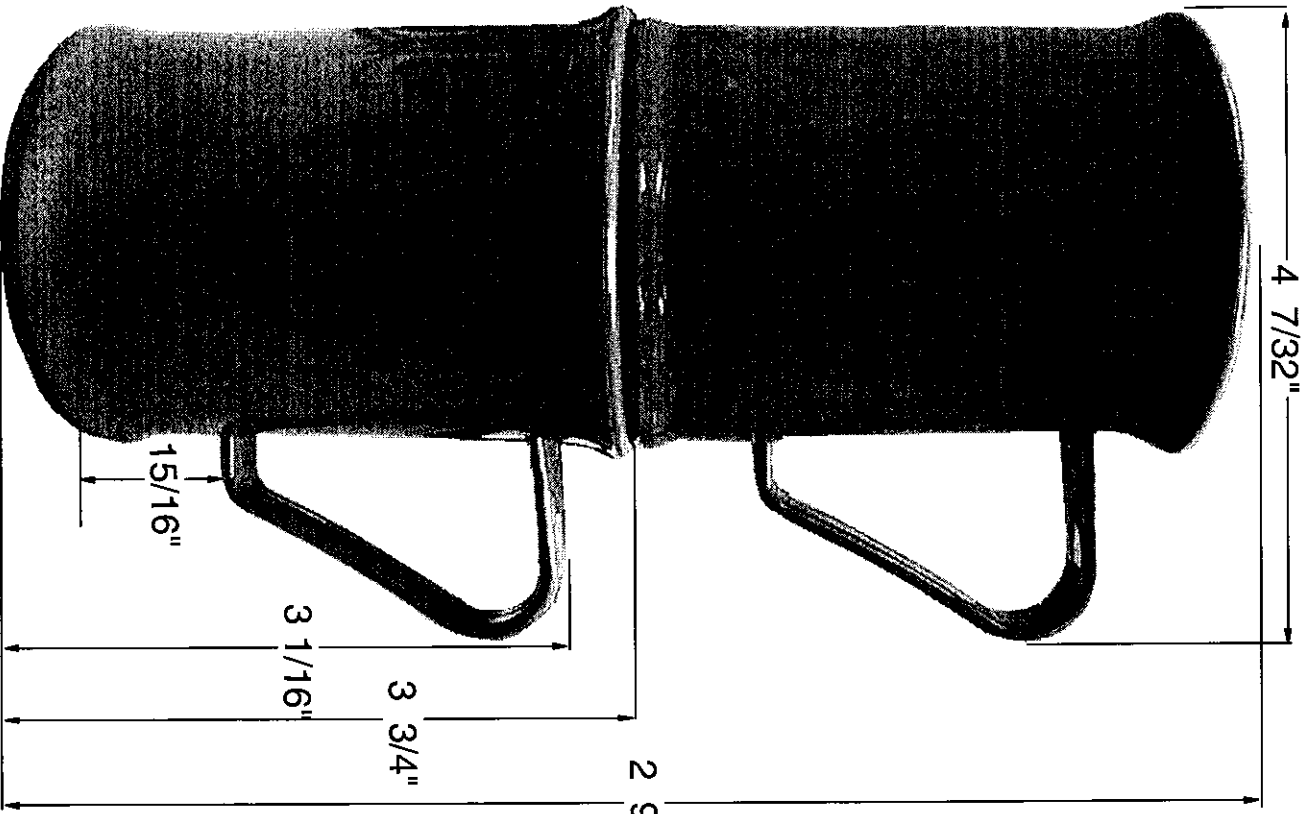

# 96CW

PER PART WEIGHT 91 GRAMS OR 3.209 OZ

LIQUID CAPACITY  
9 OZ. 1/4"  
FROM THE TOP

# 96-SKR-LF

PART WEIGHT  
10 GRAMS OR .352 OZ.

FITS ONTO THE  
96CW

Updated 8-2-06