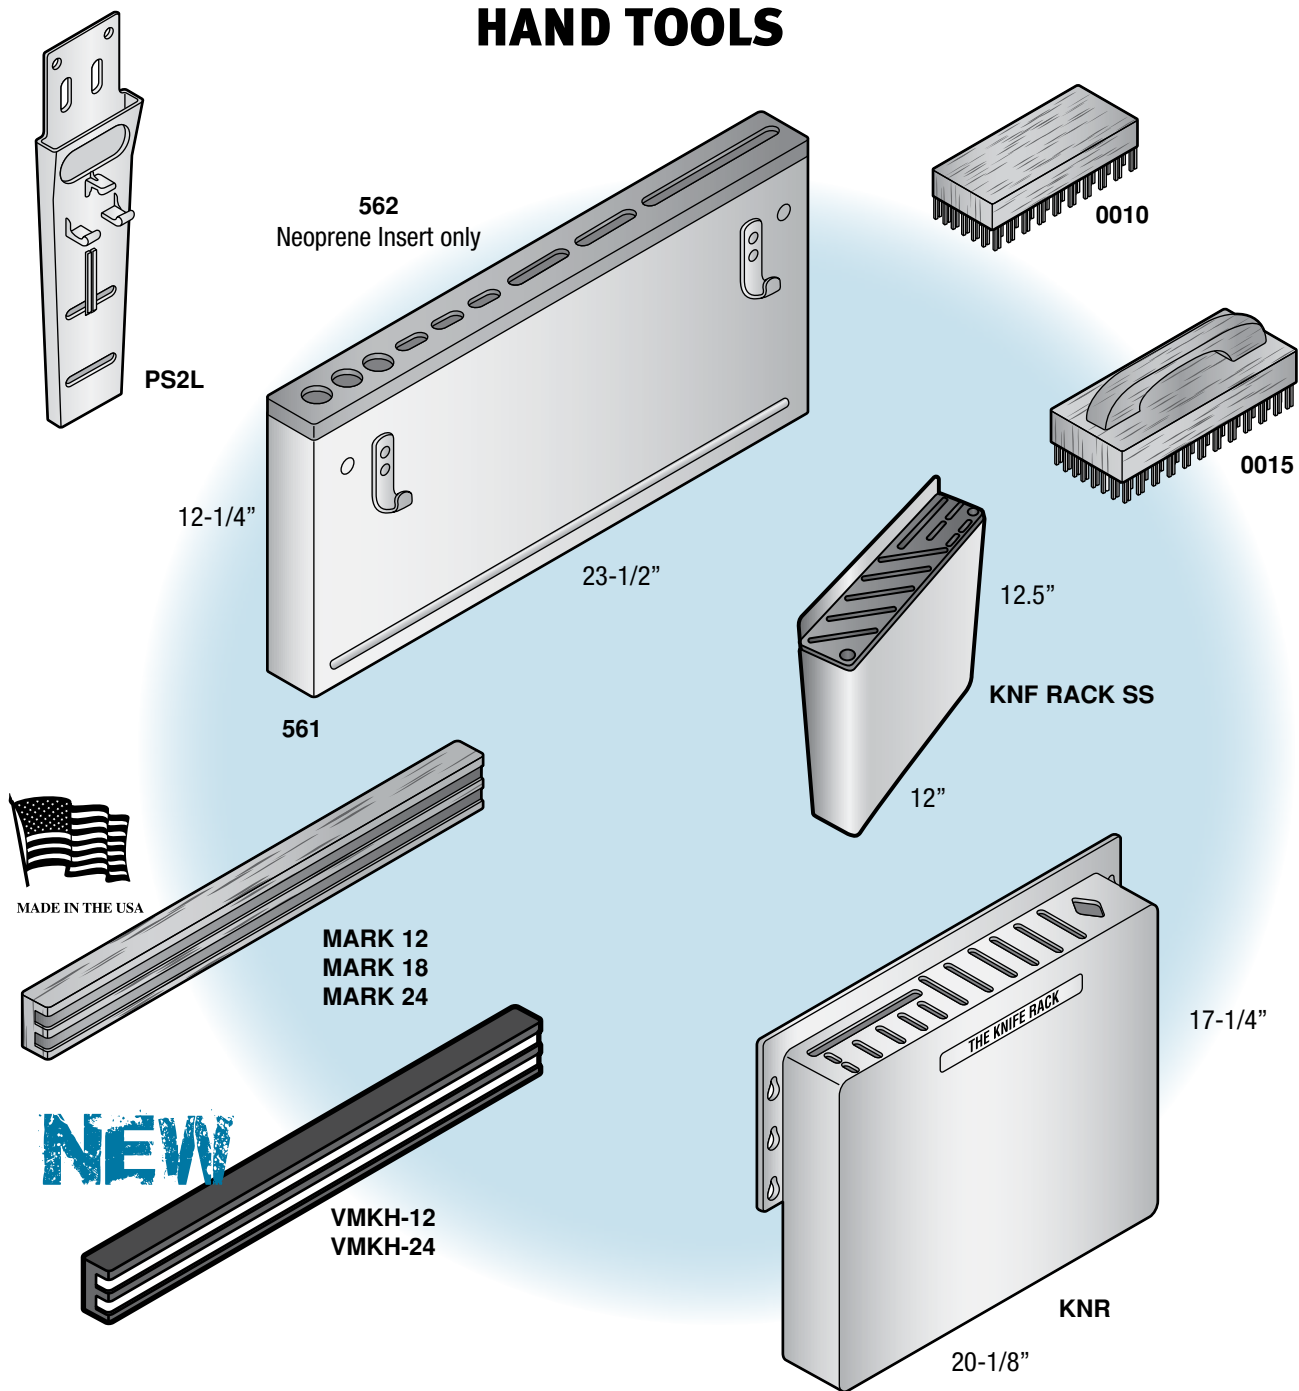

HAND TOOLS

NEW

ALFA #	DESCRIPTION
0010	Butcher Block Cleaning Brush, 7-3/4" x 2-5/8", Tempered Flat Steel in Hard Wood
0015	Butcher Block Cleaning Brush, 9-1/4" x 3-3/4", Tempered Flat Steel in Hard Wood, with Handle
KNF RACK SS	Stainless Steel, Holds 10 Knives and 2 Steels - 12" x 12-1/2" x 2-1/2"
561	Stainless Steel Cutlery Rack, 23-1/2" L x 12-1/4" W, includes Black Neoprene Insert for Knives and Steels
562	Replacement Neoprene Insert for #561 Rack
KNR	ABS Plastic Cutlery Rack, Holds 12 Knives, 1 Cleaver, 1 Round Steel (with Screws)
MARK 12	Magnabar, 12" Heavy Duty Magnetic Bar on Wood Base, Holds Knives, Steels, Etc. (with Screws)
MARK 18	Magnabar, 18" Heavy Duty Magnetic Bar on Wood Base, Holds Knives, Steels, Etc. (with Screws)
MARK 24	Magnabar, 24" Heavy Duty Magnetic Bar on Wood Base, Holds Knives, Steels, Etc. (with Screws)
PS2L	Plastic Knife Holster, Holds up to 12" Long Knives
NEW! VMKH-12	Value Magnetic Knife Rack, Black Plastic Base, 12"
NEW! VMKH-24	Value Magnetic Knife Rack, Black Plastic Base, 24"