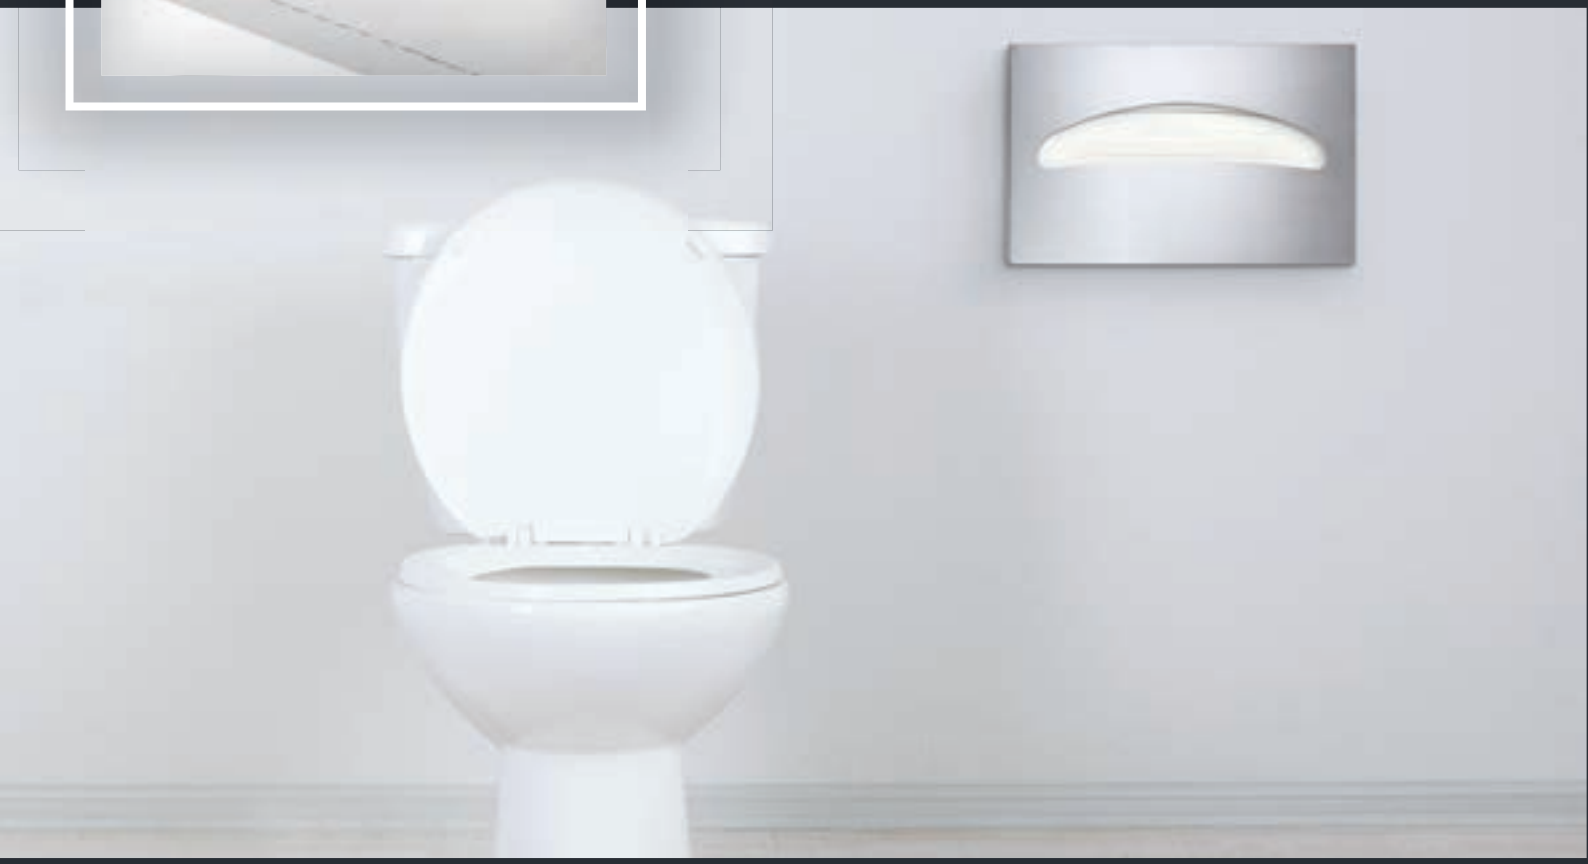

Toilet Seat Cover Solutions

Resourceful and Clean

Our Toilet Seat Cover Dispenser is your one-stop solution for providing sanitary seat covers in your restroom facilities. Constructed of durable stainless steel with a brushed finish, our Dispenser holds up to 250 single or half fold toilet seat covers, filling from the bottom of the unit. Supply it with three or twenty packs of 250-sheets (sold separately) of Alpine's universal and self-disposing toilet seat covers to keep your public restroom facilities spick and span.

Item #	Item Name	Material
483	Toilet Seat Cover Dispenser, Stainless Steel Brushed	Stainless Steel 304
P400	Flushable Toilet Seat Covers in 3, 250-sheet Packs	Virgin Pulp
P400-C	Half-Fold Toilet Seat - 20 Packs of 250 Covers	Virgin Pulp

STORAGE SOLUTIONS

Style + Sanitization + Convenience

1 **Stainless Steel**

This Stainless Steel Brushed Beauty combines good looks and long service life

2 **Covers Galore**

It dispenses up to 250 Single or Half Fold Toilet Seat Covers

5 Virgin Pulp Magic

Self-Disposing and Biodegradable Toilet Seat Covers for eco-friendly flushing without touching