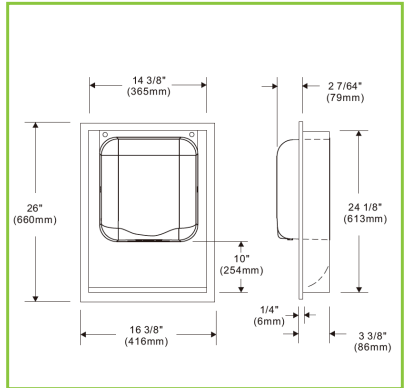

H E M L O C K  
**HAND DRYER**  
**ADA COMPLIANT**  
**RECESS KIT**

Hemlock Hand Dryer ADA Compliant Recess Kit

Item #	Material	Finish	Mount Type	Dimensions	Weight
400-RECESS	Stainless Steel 304	Stainless Steel Brushed	Wall Mounted	26"Hx16 3/8"w x 3 3/8"D	11lbs.(4.99kgs)