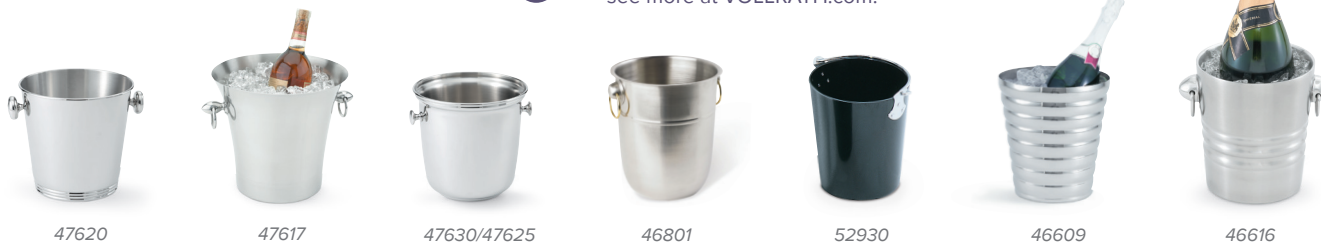

## Wine/Champagne Buckets

- Heavy-duty mirror-finished stainless steel

Silverplate available for some items  
– see more at [VOLLRATH.com](http://VOLLRATH.com).

ITEM #	SILVERPLATE ITEM #	DESCRIPTION	DIMENSIONS (DIA X H) IN (CM)	BOTTOM DIAMETER IN (CM)	FITS STAND ITEM #	CASE LOT
47620						
47617						
47630/47625						
46801						
52930						
46609						
46616						
47630	48330	Bucket w/handles, mirror-finished stainless steel	8¼ x 8 (21 x 20.3)	—	47611	1
47625	48325	Double bucket w/handles, mirror-finished stainless steel	9¾ x 9¾ (25.1 x 23.2)	—	47621	1
47620*	48320*	Bucket w/handles, mirror-finished stainless steel	8¼ x 7¾ (21 x 19.7)	—	47611	1
46609	—	Beehive-style, heavy-gauge mirror-finished stainless steel, tabletop use	7½ x 7½ (19 x 20)	5¾ (13.7)	—	1
47617*	—	Fluted-style mirror-finished interior and top rim steel, tabletop or stand	9¾ x 8¾ (24 x 22.2)	6½ (16.5)	47611	1
46801	—	Satin-finished stainless steel, stand use only	8¾ x 10¾ (22.2 x 25.7)	6 (15.2)	46800	6
46616	—	Double-wall, stainless steel	8 x 7 (20.3 x 17.8)	5¾ (14.6)	47611	6
52930	—	Wine cooler, black plastic	8 x 10 (20.3 x 25.4)	6½ (16.5)	47611, 46800	3

ITEM #	DESCRIPTION	EXTERIOR FINISH	INTERIOR FINISH	DIMENSIONS (DIA X H): IN (CM)	CASE LOT
47615	Double-wall beehive cooler	Mirror finish	Satin finish	4½ x 7¾ (11.4 x 20)	1
47605	Double-wall straight-sided cooler	Satin finish	Satin finish	4½ x 7¾ (11.4 x 19.7)	1
47616	Double-wall hourglass cooler	Mirror finish	Satin finish	5¼ x 8¾ (14.8 x 22)	1