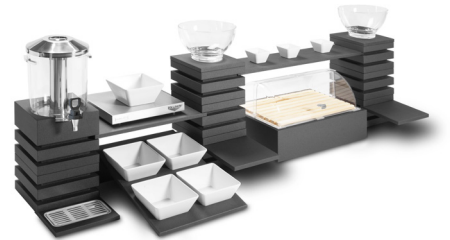

NEW Cubic Set – Basic

- Preconfigured set for quick ordering and simple setup
- 4 black stackable support cubes with lids
- 2 black wood display shelves for 4 bowls
- 1 black medium wood crossbar
- 8 white medium square melamine bowls
- 1 black narrow medium wood shelf

ITEM #	DESCRIPTION	DIMENSIONS (L X W X H): IN (CM)	CASE LOT
V904333	Basic Cubic Display Set	56 x 23 x 15 (142.2 x 58.4 x 38.1)	1

NEW Cubic Set with Beverage

- Preconfigured set for quick ordering and simple setup
- 7 black stackable support cubes with lids
- 1 black wood display shelf for 4 bowls
- 1 black wood crossbar
- 1 black wide, short wood crossbar
- 1 black narrow medium shelf
- 1 half-size stainless steel cooling plate
- 5 white medium square melamine bowls
- 2 white large round acrylic bowls
- 3 white extra-small square melamine bowls
- 1 full-size acrylic roll-top
- 1 black wooden base
- 1 wood bread-cutting/display board
- 1 beverage dispenser

ITEM #	DESCRIPTION	DIMENSIONS (L X W X H): IN (CM)	CASE LOT
V904444	Cubic Display Beverage Set	99 x 23 x 28 (251.5 x 58.4 x 71.1)	1

NEW Cubic Set with Cutting Boards

- Preconfigured set for quick ordering and simple setup
- 6 black stackable support cubes with lids
- 1 black wood display shelf for 6 Bowls
- 1 black wide medium wood crossbar
- 1 black medium wood crossbar
- 1 melamine slate/granite platter
- 1 medium-height table with cutting board
- 1 short-height table with cutting board
- 1 full-size stainless steel cooling plate
- 1 white medium fluted melamine bowl
- 2 white small fluted melamine bowls
- 8 white medium square melamine bowls
- 4 white extra-small square melamine bowls
- 2 white extra-extra-small square melamine bowls

ITEM #	DESCRIPTION	DIMENSIONS (L X W X H): IN (CM)	CASE LOT
V904555	Cubic display with cutting boards	115 x 23 x 28 (292.1 x 58.4 x 71.1)	1