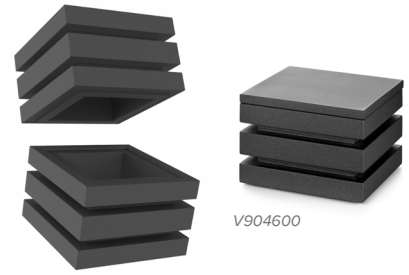

NEW Cubic Support Cubes & Lids

V904600

- Stack multiple cubes (up to 3 high) to create additional vertical display space

ITEM #	DESCRIPTION	COLOR	DIMENSIONS (L X W X H) IN (CM)	CASE LOT
V904600	Stackable support cube with lid	Black	9 $\frac{1}{16}$ x 9 $\frac{1}{16}$ x 6 $\frac{1}{2}$ (23 x 23 x 16.5)	1
V904660	Replacement lid for stackable support cube	Black	9 $\frac{1}{16}$ x 9 $\frac{1}{16}$ x $\frac{9}{16}$ (23 x 23 x 1.5)	1

NEW Cubic Beverage Dispenser & Accessories

- Designed for use with cold beverages
- Fill the center stainless steel tube with ice cubes to keep beverages cold without watering them down

V904801

V904806

V904807

V904800

ITEM #	DESCRIPTION	COLOR	DIMENSIONS (L X W X H) IN (CM)	CAPACITY QT (L)	CASE LOT
V904800	Beverage dispenser assembly		9 $\frac{1}{16}$ x 15 $\frac{3}{16}$ x 19 $\frac{5}{16}$ (23 x 39 x 49.1)	6 $\frac{3}{4}$ (6)	1
V904801	Cube holder for beverage dispenser	Black	9 $\frac{1}{16}$ x 9 $\frac{1}{16}$ x 8 $\frac{1}{2}$ (23 x 23 x 21.5)	—	1
V904806	Drain base & grate for beverage dispenser	Black	9 $\frac{1}{16}$ x 7 $\frac{1}{2}$ x $\frac{3}{4}$ (23 x 19 x 2)	—	1
V904807	Acrylic beverage dispenser with lid		8 $\frac{5}{8}$ D x 11 $\frac{1}{8}$ H (22 x 28)	6 $\frac{3}{4}$ (6)	1