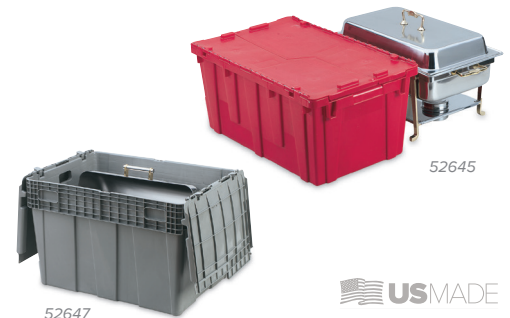

Stackable Wire Rack

- Stackable for compact storage
- Heavy-duty chrome-plated steel rack holds up to 3 fuel holders
- ¼" (.6 mm) wire diameter
- Holds one dripless water pan

ITEM #	DESCRIPTION	CASE LOT
46872*	Wire stand only	3

*Not designed for use with aluminum foil water pans

Fuel Holder with Cover

- 18-8 stainless steel
- Fits all chafer stands

ITEM #	DESCRIPTION	DIMENSIONS (DIA X H): IN (CM)	HANDLE IN (CM)	CASE LOT
46864	Fuel holder w/cover*	3¾ x 2⅞ (9.1 x 6.2)	2⅞ (6.8)	12

*Cover cannot be ordered separately

Tote 'N Store™ Chafer Boxes

- Heavy-duty impact-resistant plastic construction with integral handles
- Nestable and stackable
- Permanently affixed hinged lids open and close easily
- Integral holes allow totes to be padlocked

ITEM #	COLOR	FITS ITEM #	INSIDE TOP DIMENSIONS (L X W X H): IN (CM)	INSIDE BOTTOM DIMENSIONS (L X W): IN (CM)	CASE LOT
52648	Blue	46029, 46075, 46095, 46884, 48795, 99870, 46090	20⅞ x 11⅞ x 12⅞ (51.1 x 28.9 x 31.4)	18⅞ x 10⅞ (47.9 x 25.7)	3
52645	Red	46030, 46035, 46050, 46052, 46120, 46121, 46122, 46123, 46280, 46321, 46322, 46500, 46501, 46847, 48323, 48326, 48329, 48790, 49322, 49323, 49329, 49521, 49523, 99850, 4635710, 4635410	25⅞ x 15½ x 11⅞ (63.8 x 39.4 x 29.5)	23⅞ x 13⅞ (60.0 x 35.2)	3
52647	Grey	46040, 46045, 46051, 46070, 46075, 46080, 46093, 46094, 46255, 46265, 46350, 46360, 46518, 46520, 46530, 46860, 48322, 48324, 48327, 48328, 46880, 48780, 48770, 48793, 48794, 49520, 49522, 49524, 49525, 49529, 99860, 4634010, 4635610, T3500, T3505, T3633	28¾ x 20¾ x 18¾ (73.0 x 52.7 x 47.6)	26⅞ x 18⅞ (67.6 x 47.3)	1
52646*	Grey	46094, 46502, 46503, T3660	21¾ x 20⅞ x 13 (55.2 x 53.0 x 33.0)	21⅞ x 20½ (54.5 x 52.1)	1