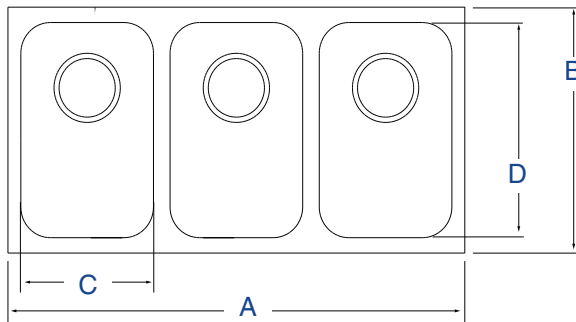

Technical Services: 800.628.0832
Technical Services Fax: 920.459.5462

UNDERMOUNT/WELDED-IN SINKS

DIMENSIONS (inches (cm))

Single Bowl

Top View

Top View - 10101-1

Top View - 16141-1

Double Bowl

Top View

Triple Bowl

Top View

Front View - All

SPECIFICATIONS

Item No.	Number of Bowls	Gauge	Overall Dimensions (A x B)	Bowl Dimensions (C x D)	Bowl Depth (E)	Drain Diameter	Case Lot	Case Weight LB (KG)
9101-1	Single	20	11 x 16 (27.9 x 40.6)	9 x 14 (22.9 x 35.6)	9¼ (23.5)	3½ (8.9)	4	16 (7.3)
10101-0*	Single	20	12 x 16 (30.5 x 40.6)	10 x 14 (25.4 x 35.6)	9¼ (23.5)	3½ (8.9)	4	16 (7.3)
10101-1	Single	20	12 x 16 (30.5 x 40.6)	10 x 14 (25.4 x 35.6)	9¼ (23.5)	3½ (8.9)	4	16 (7.3)
12101-1	Single	20	14 x 16 (35.6 x 40.6)	12 x 14 (30.5 x 35.6)	9¼ (23.5)	3½ (8.9)	2	13 (5.9)
9102-1	Double	20	21 x 16 (53.3 x 40.6)	9 x 14 (22.9 x 35.6)	9¼ (23.5)	3½ (8.9)	1	12 (5.4)
10102-1	Double	20	23 x 16 (58.4 x 40.6)	10 x 14 (25.4 x 35.6)	9¼ (23.5)	3½ (8.9)	1	12 (5.4)
12102-1	Double	20	27 x 16 (68.6 x 40.6)	12 x 14 (30.5 x 35.6)	9¼ (23.5)	3½ (8.9)	1	14 (6.4)
9103-1	Triple	20	31 x 16 (78.7 x 40.6)	9 x 14 (22.9 x 35.6)	9¼ (23.5)	3½ (8.9)	1	17 (7.7)
10103-1	Triple	20	34 x 16 (86.4 x 40.6)	10 x 14 (25.4 x 35.6)	9¼ (23.5)	3½ (8.9)	1	17 (7.7)
12103-1	Triple	20	40 x 16 (101.6 x 40.6)	12 x 14 (30.5 x 35.6)	9¼ (23.5)	3½ (8.9)	1	23 (10.4)
12121-1	Single	18	14 x 16 (35.6 x 40.6)	12 x 14 (30.5 x 35.6)	12 (30.5)	3½ (8.9)	2	13 (5.9)
16141-1	Single	18	18 x 21 (45.7 x 53.3)	16 x 19 (40.6 x 48.3)	14 (35.6)	3½ (8.9)	1	16 (7.3)
12122-1	Double	18	27 x 16 (68.6 x 40.6)	12 x 14 (30.5 x 35.6)	12 (30.5)	3½ (8.9)	1	15.7 (7.1)
12123-1	Triple	18	40 x 16 (101.6 x 40.6)	12 x 14 (30.5 x 35.6)	12 (30.5)	3½ (8.9)	1	25.5 (11.6)
12123-2	Triple	18	40 x 16 (101.6 x 40.6)	12 x 14 (30.5 x 35.6)	12 (30.5)	2 (5.1)	1	28 (12.7)