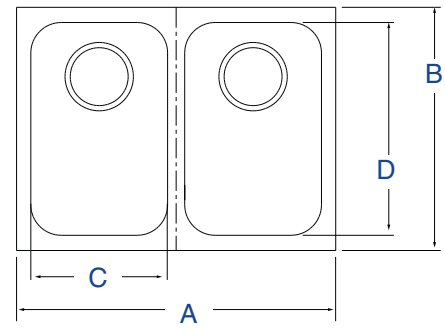

Technical Services: 800.628.0832
Technical Services Fax: 920.459.5462

UNDERMOUNT/WELDED-IN SINKS

DIMENSIONS (inches (cm))

Single Bowl

Top View

Top View - 10101-1

Top View - 16141-1

Double Bowl

Top View

Triple Bowl

Top View

Front View - All

SPECIFICATIONS

Item No.	Number of Bowls	Gauge	Overall Dimensions (A x B)	Bowl Dimensions (C x D)	Bowl Depth (E)	Drain Diameter	Case Lot	Case Weight LB (KG)
9101-1	Single	20	11 x 16 (27.9 x 40.6)	9 x 14 (22.9 x 35.6)	9¼ (23.5)	3½ (8.9)	4	16 (7.3)
10101-0*	Single	20	12 x 16 (30.5 x 40.6)	10 x 14 (25.4 x 35.6)	9¼ (23.5)	3½ (8.9)	4	16 (7.3)
10101-1	Single	20	12 x 16 (30.5 x 40.6)	10 x 14 (25.4 x 35.6)	9¼ (23.5)	3½ (8.9)	4	16 (7.3)
12101-1	Single	20	14 x 16 (35.6 x 40.6)	12 x 14 (30.5 x 35.6)	9¼ (23.5)	3½ (8.9)	2	13 (5.9)
9102-1	Double	20	21 x 16 (53.3 x 40.6)	9 x 14 (22.9 x 35.6)	9¼ (23.5)	3½ (8.9)	1	12 (5.4)
10102-1	Double	20	23 x 16 (58.4 x 40.6)	10 x 14 (25.4 x 35.6)	9¼ (23.5)	3½ (8.9)	1	12 (5.4)
12102-1	Double	20	27 x 16 (68.6 x 40.6)	12 x 14 (30.5 x 35.6)	9¼ (23.5)	3½ (8.9)	1	14 (6.4)
9103-1	Triple	20	31 x 16 (78.7 x 40.6)	9 x 14 (22.9 x 35.6)	9¼ (23.5)	3½ (8.9)	1	17 (7.7)
10103-1	Triple	20	34 x 16 (86.4 x 40.6)	10 x 14 (25.4 x 35.6)	9¼ (23.5)	3½ (8.9)	1	17 (7.7)
12103-1	Triple	20	40 x 16 (101.6 x 40.6)	12 x 14 (30.5 x 35.6)	9¼ (23.5)	3½ (8.9)	1	23 (10.4)
12121-1	Single	18	14 x 16 (35.6 x 40.6)	12 x 14 (30.5 x 35.6)	12 (30.5)	3½ (8.9)	2	13 (5.9)
16141-1	Single	18	18 x 21 (45.7 x 53.3)	16 x 19 (40.6 x 48.3)	14 (35.6)	3½ (8.9)	1	16 (7.3)
12122-1	Double	18	27 x 16 (68.6 x 40.6)	12 x 14 (30.5 x 35.6)	12 (30.5)	3½ (8.9)	1	15.7 (7.1)
12123-1	Triple	18	40 x 16 (101.6 x 40.6)	12 x 14 (30.5 x 35.6)	12 (30.5)	3½ (8.9)	1	25.5 (11.6)
12123-2	Triple	18	40 x 16 (101.6 x 40.6)	12 x 14 (30.5 x 35.6)	12 (30.5)	2 (5.1)	1	28 (12.7)