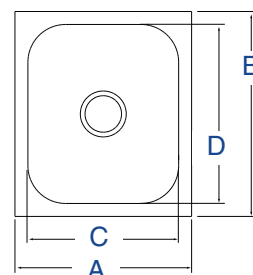

Technical Services: 800.628.0832
Technical Services Fax: 920.459.5462

UNDERMOUNT/WELDED-IN SINKS

DIMENSIONS (inches (cm))

Single Bowl

Top View

Top View - 10101-1

Top View - 16141-1

Double Bowl

Top View

Triple Bowl

Top View

Front View - All

SPECIFICATIONS

Item No.	Number of Bowls	Gauge	Overall Dimensions (A x B)	Bowl Dimensions (C x D)	Bowl Depth (E)	Drain Diameter	Case Lot	Case Weight LB (KG)
9101-1	Single	20	11 x 16 (27.9 x 40.6)	9 x 14 (22.9 x 35.6)	9¼ (23.5)	3½ (8.9)	4	16 (7.3)
10101-0*	Single	20	12 x 16 (30.5 x 40.6)	10 x 14 (25.4 x 35.6)	9¼ (23.5)	3½ (8.9)	4	16 (7.3)
10101-1	Single	20	12 x 16 (30.5 x 40.6)	10 x 14 (25.4 x 35.6)	9¼ (23.5)	3½ (8.9)	4	16 (7.3)
12101-1	Single	20	14 x 16 (35.6 x 40.6)	12 x 14 (30.5 x 35.6)	9¼ (23.5)	3½ (8.9)	2	13 (5.9)
9102-1	Double	20	21 x 16 (53.3 x 40.6)	9 x 14 (22.9 x 35.6)	9¼ (23.5)	3½ (8.9)	1	12 (5.4)
10102-1	Double	20	23 x 16 (58.4 x 40.6)	10 x 14 (25.4 x 35.6)	9¼ (23.5)	3½ (8.9)	1	12 (5.4)
12102-1	Double	20	27 x 16 (68.6 x 40.6)	12 x 14 (30.5 x 35.6)	9¼ (23.5)	3½ (8.9)	1	14 (6.4)
9103-1	Triple	20	31 x 16 (78.7 x 40.6)	9 x 14 (22.9 x 35.6)	9¼ (23.5)	3½ (8.9)	1	17 (7.7)
10103-1	Triple	20	34 x 16 (86.4 x 40.6)	10 x 14 (25.4 x 35.6)	9¼ (23.5)	3½ (8.9)	1	17 (7.7)
12103-1	Triple	20	40 x 16 (101.6 x 40.6)	12 x 14 (30.5 x 35.6)	9¼ (23.5)	3½ (8.9)	1	23 (10.4)
12121-1	Single	18	14 x 16 (35.6 x 40.6)	12 x 14 (30.5 x 35.6)	12 (30.5)	3½ (8.9)	2	13 (5.9)
16141-1	Single	18	18 x 21 (45.7 x 53.3)	16 x 19 (40.6 x 48.3)	14 (35.6)	3½ (8.9)	1	16 (7.3)
12122-1	Double	18	27 x 16 (68.6 x 40.6)	12 x 14 (30.5 x 35.6)	12 (30.5)	3½ (8.9)	1	15.7 (7.1)
12123-1	Triple	18	40 x 16 (101.6 x 40.6)	12 x 14 (30.5 x 35.6)	12 (30.5)	3½ (8.9)	1	25.5 (11.6)
12123-2	Triple	18	40 x 16 (101.6 x 40.6)	12 x 14 (30.5 x 35.6)	12 (30.5)	2 (5.1)	1	28 (12.7)