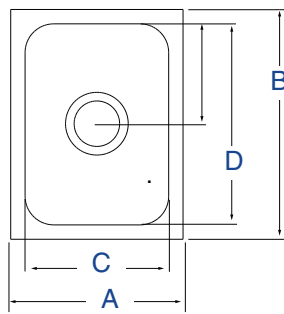

Technical Services: 800.628.0832
Technical Services Fax: 920.459.5462

UNDERMOUNT/WELDED-IN SINKS

DIMENSIONS (inches (cm))

Single Bowl

Top View

Top View - 10101-1

Top View - 16141-1

Double Bowl

Top View

Triple Bowl

Top View

Front View - All

SPECIFICATIONS

Item No.	Number of Bowls	Gauge	Overall Dimensions (A x B)	Bowl Dimensions (C x D)	Bowl Depth (E)	Drain Diameter	Case Lot	Case Weight LB (KG)
9101-1	Single	20	11 x 16 (27.9 x 40.6)	9 x 14 (22.9 x 35.6)	9¼ (23.5)	3½ (8.9)	4	16 (7.3)
10101-0*	Single	20	12 x 16 (30.5 x 40.6)	10 x 14 (25.4 x 35.6)	9¼ (23.5)	3½ (8.9)	4	16 (7.3)
10101-1	Single	20	12 x 16 (30.5 x 40.6)	10 x 14 (25.4 x 35.6)	9¼ (23.5)	3½ (8.9)	4	16 (7.3)
12101-1	Single	20	14 x 16 (35.6 x 40.6)	12 x 14 (30.5 x 35.6)	9¼ (23.5)	3½ (8.9)	2	13 (5.9)
9102-1	Double	20	21 x 16 (53.3 x 40.6)	9 x 14 (22.9 x 35.6)	9¼ (23.5)	3½ (8.9)	1	12 (5.4)
10102-1	Double	20	23 x 16 (58.4 x 40.6)	10 x 14 (25.4 x 35.6)	9¼ (23.5)	3½ (8.9)	1	12 (5.4)
12102-1	Double	20	27 x 16 (68.6 x 40.6)	12 x 14 (30.5 x 35.6)	9¼ (23.5)	3½ (8.9)	1	14 (6.4)
9103-1	Triple	20	31 x 16 (78.7 x 40.6)	9 x 14 (22.9 x 35.6)	9¼ (23.5)	3½ (8.9)	1	17 (7.7)
10103-1	Triple	20	34 x 16 (86.4 x 40.6)	10 x 14 (25.4 x 35.6)	9¼ (23.5)	3½ (8.9)	1	17 (7.7)
12103-1	Triple	20	40 x 16 (101.6 x 40.6)	12 x 14 (30.5 x 35.6)	9¼ (23.5)	3½ (8.9)	1	23 (10.4)
12121-1	Single	18	14 x 16 (35.6 x 40.6)	12 x 14 (30.5 x 35.6)	12 (30.5)	3½ (8.9)	2	13 (5.9)
16141-1	Single	18	18 x 21 (45.7 x 53.3)	16 x 19 (40.6 x 48.3)	14 (35.6)	3½ (8.9)	1	16 (7.3)
12122-1	Double	18	27 x 16 (68.6 x 40.6)	12 x 14 (30.5 x 35.6)	12 (30.5)	3½ (8.9)	1	15.7 (7.1)
12123-1	Triple	18	40 x 16 (101.6 x 40.6)	12 x 14 (30.5 x 35.6)	12 (30.5)	3½ (8.9)	1	25.5 (11.6)
12123-2	Triple	18	40 x 16 (101.6 x 40.6)	12 x 14 (30.5 x 35.6)	12 (30.5)	2 (5.1)	1	28 (12.7)