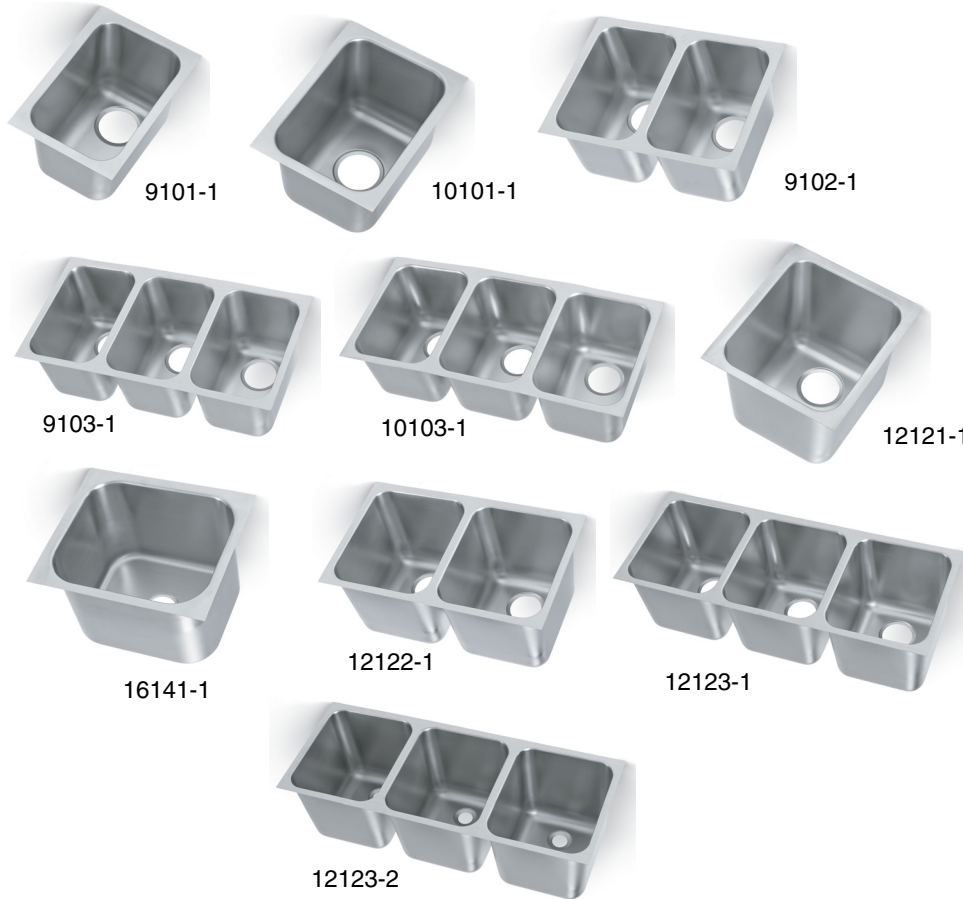

Outperform every day.™

Project:

Item Number:

Quantity:

Undermount/Welded-in Sinks

The Vollrath Company, L.L.C.

UNDERMOUNT/WELDED-IN SINKS

MODELS

Item	Overall Size
Heavy Weight 20 Gauge	
Single Bowl	
9101-1	11" x 16"
10101-0*	12" x 16"
10101-1	12" x 16"
12101-1	14" x 16"
Double Bowl	
9102-1	21" x 16"
10102-1	23" x 16"
12102-1	27" x 16"
Triple Bowl	
9103-1	31" x 16"
10103-1	34" x 16"
12103-1	40" x 16"
Super Heavy Weight 18 Gauge	
Single Bowl	
12121-1	14" x 16"
16141-1	18" x 21"
Double Bowl	
12122-1	27" x 16"
Triple Bowl	
12123-1	40" x 16"
12123-2	40" x 16"

*Solid bowl. No drain.

Undermount/Welded-in Sinks

DESCRIPTION

Vollrath Undermount/Welded-in Sinks are designed and built to withstand vigorous use in professional and commercial kitchens.

FEATURES

- Available in heavy-weight 20 gauge and extra-heavy weight 18 gauge
- Type 304 stainless steel
- 1 inch flange
- Satin finish bowl with brushed finished flange
- One-piece drawn bowl
- Made in USA

WARRANTY: All models shown come with Vollrath's standard warranty against defects in materials and workmanship. For full warranty details, please refer to the Vollrath Equipment and Smallwares Catalog.

Due to continued product improvement, please consult www.vollrath.com for current product specifications.

Approvals	Date

Outperform every day.™
www.vollrath.com

The Vollrath Company, L.L.C.
1236 North 18th Street
Sheboygan, WI 53081-3201 U.S.A.
Customer Service: 800.628.0830
Canada Customer Service: 800.695.8560
Main Fax: 800.752.5620 or 920.459.6573

Technical Services: 800.628.0832
Technical Services Fax: 920.459.5462