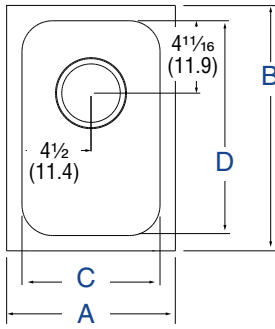

Technical Services: 800.628.0832
Technical Services Fax: 920.459.5462

UNDERMOUNT/WELDED-IN SINKS

DIMENSIONS (inches (cm))

Single Bowl

Top View

Top View - 10101-1

Top View - 16141-1

Double Bowl

Top View

Triple Bowl

Top View

Front View - All

SPECIFICATIONS

Item No.	Number of Bowls	Gauge	Overall Dimensions (A x B)	Bowl Dimensions (C x D)	Bowl Depth (E)	Drain Diameter	Case Lot	Case Weight LB (KG)
9101-1	Single	20	11 x 16 (27.9 x 40.6)	9 x 14 (22.9 x 35.6)	9¼ (23.5)	3½ (8.9)	4	16 (7.3)
10101-0*	Single	20	12 x 16 (30.5 x 40.6)	10 x 14 (25.4 x 35.6)	9¼ (23.5)	3½ (8.9)	4	16 (7.3)
10101-1	Single	20	12 x 16 (30.5 x 40.6)	10 x 14 (25.4 x 35.6)	9¼ (23.5)	3½ (8.9)	4	16 (7.3)
12101-1	Single	20	14 x 16 (35.6 x 40.6)	12 x 14 (30.5 x 35.6)	9¼ (23.5)	3½ (8.9)	2	13 (5.9)
9102-1	Double	20	21 x 16 (53.3 x 40.6)	9 x 14 (22.9 x 35.6)	9¼ (23.5)	3½ (8.9)	1	12 (5.4)
10102-1	Double	20	23 x 16 (58.4 x 40.6)	10 x 14 (25.4 x 35.6)	9¼ (23.5)	3½ (8.9)	1	12 (5.4)
12102-1	Double	20	27 x 16 (68.6 x 40.6)	12 x 14 (30.5 x 35.6)	9¼ (23.5)	3½ (8.9)	1	14 (6.4)
9103-1	Triple	20	31 x 16 (78.7 x 40.6)	9 x 14 (22.9 x 35.6)	9¼ (23.5)	3½ (8.9)	1	17 (7.7)
10103-1	Triple	20	34 x 16 (86.4 x 40.6)	10 x 14 (25.4 x 35.6)	9¼ (23.5)	3½ (8.9)	1	17 (7.7)
12103-1	Triple	20	40 x 16 (101.6 x 40.6)	12 x 14 (30.5 x 35.6)	9¼ (23.5)	3½ (8.9)	1	23 (10.4)
12121-1	Single	18	14 x 16 (35.6 x 40.6)	12 x 14 (30.5 x 35.6)	12 (30.5)	3½ (8.9)	2	13 (5.9)
16141-1	Single	18	18 x 21 (45.7 x 53.3)	16 x 19 (40.6 x 48.3)	14 (35.6)	3½ (8.9)	1	16 (7.3)
12122-1	Double	18	27 x 16 (68.6 x 40.6)	12 x 14 (30.5 x 35.6)	12 (30.5)	3½ (8.9)	1	15.7 (7.1)
12123-1	Triple	18	40 x 16 (101.6 x 40.6)	12 x 14 (30.5 x 35.6)	12 (30.5)	3½ (8.9)	1	25.5 (11.6)
12123-2	Triple	18	40 x 16 (101.6 x 40.6)	12 x 14 (30.5 x 35.6)	12 (30.5)	2 (5.1)	1	28 (12.7)