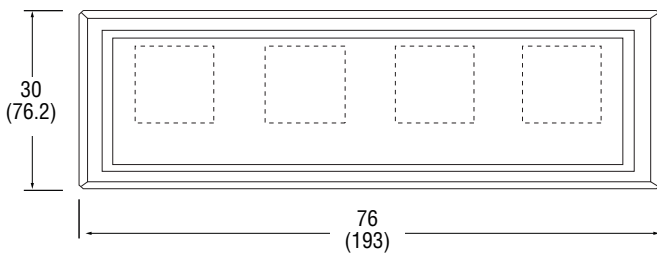

Due to continued product improvement, please consult www.vollrath.com for current product specifications.

Induction Buffet Table

DIMENSIONS (Shown in inches (cm))

60" Table with Casters

Top

Front

76" Table with Casters