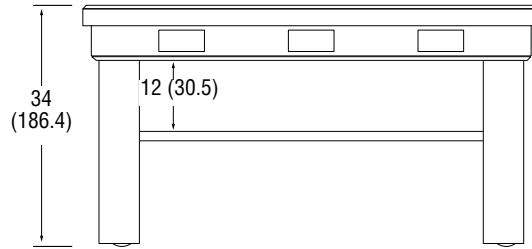

Table Supports (Choose 1)

- 5" Heavy-duty casters No casters

Side Panels

- Side Panels for below counter to bottom shelf - all four sides with hinged door(s)

| Approvals | Date |
|-----------|------|
| | |

Due to continued product improvement, please consult www.vollrath.com for current product specifications.

Induction Buffet Table

DIMENSIONS (Shown in inches (cm))

60" Table with Casters

Top

Front

76" Table with Casters