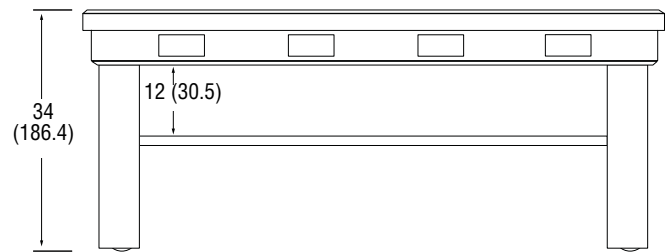

Front

SPECIFICATIONS

Item No.	Description	Number of Hobs	Max Pan Size	Casters	Voltage	Total Amps	Total Watts	NEMA Plug
7552280	60", Clear Maple Finish	3	14 (55.6)	Yes	120	11.25	1350	5-20P
7552281	60", Standard Walnut Finish							
7552282	60", Dark Cherry Finish							
7552283	60", Medium Oak Finish							
7552284	60", Dark Red Mahogany Finish							
75522	Custom Induction Table, 60" (See AutoQuotes)							
7552380	76", Clear Maple Finish	4	14 (55.6)	Yes	120	15	1800	5-20P
7552381	76", Standard Walnut Finish							
7552382	76", Dark Cherry Finish							
7552383	76", Medium Oak Finish							
7552384	76", Dark Red Mahogany Finish							
75523	Custom Induction Table, 76" (See AutoQuotes)							

Receptacle

Outperform every day.™

www.vollrath.com

The Vollrath Company, L.L.C.
1236 North 18th Street
Sheboygan, WI 53081-3201 U.S.A.
Main Tel: 800.624.2051 or 920.457.4851
Main Fax: 800.752.5620 or 920.459.6573
Customer Service: 800.628.0830

Technical Services
techservicereps@vollrathco.com
Induction Products: 800.825.6036
Countertop Warming Products:
800.354.1970
All Other Products: 800.628.0832