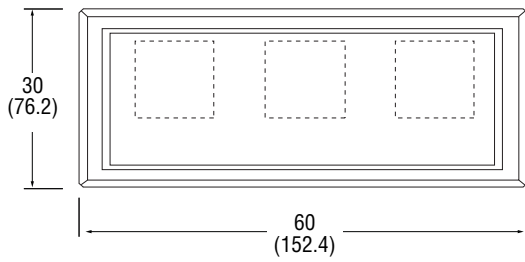

Table Supports (Choose 1)

- 5" Heavy-duty casters No casters

Side Panels

- Side Panels for below counter to bottom shelf - all four sides with hinged door(s)

| Approvals | Date |
|-----------|------|
| | |

Due to continued product improvement, please consult www.vollrath.com for current product specifications.

Induction Buffet Table

DIMENSIONS (Shown in inches (cm))

60" Table with Casters

Top

Front

76" Table with Casters