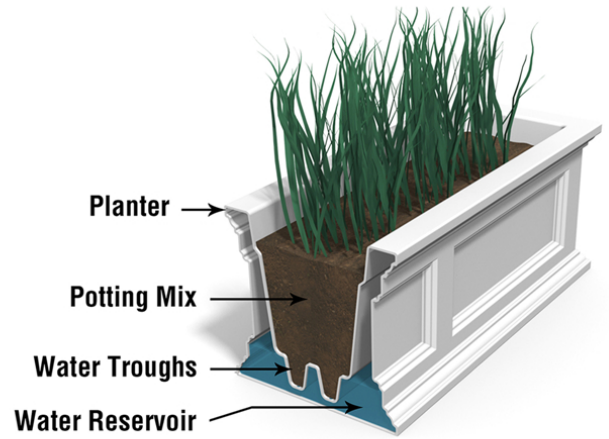

Fairfield

Model # 5822

Fairfield 3ft Window Box

DESCRIPTION

Brighten up the exterior of your home by adding color and beauty with the Mayne Fairfield Window Box. This durable construction offers a low maintenance solution and cleans with just a simple rinse of a garden hose.

- Beautiful New England window box design
- Made from 100% high-grade polyethylene
- Features a double wall design creating a water reservoir
- Includes 3 wall mount brackets with a black powder coated finish
- Warranty: 15-Yr Residential Use / 5-Yr Commercial Use

PRODUCT DIMENSIONS

Outside Dimensions: 36in L x 11in W x 10.8in H (91.4cm x 27.9cm x 27.4cm)

Inside Dimensions: 32.4in L x 7.4in W x 8in D (82.4cm x 18.9cm x 20.3cm)

Soil Capacity: 6.5 Gallons (24.6 Liters)

Water Reservoir Capacity: 3 Gallons (11.35 Liters)

Wall Thickness: 0.125in (3.17mm)

Part Weight: 13.5lbs (6.1kg)

Material: Polyethylene

MAYNE[®]
 Outdoor Products of Distinction

7024 Kilbourne Rd - Unit A London, ON N6P 1K6