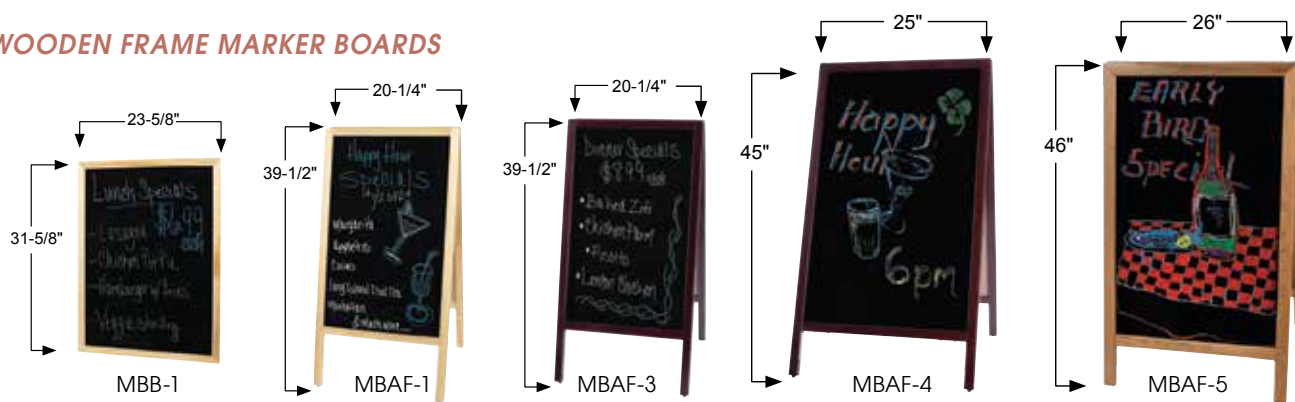

- ◆ High-tech Absol-Flat black glossy surface allows for easy writing
- ◆ Solid 1-1/4" wide frames with double reinforced joints

SIGN BOARDS, MARKERS, ERASER

WOODEN FRAME MARKER BOARDS

ITEM #	DESCRIPTION	INCLUDES	SIZE	UOM	CASE
MBB-1	Natural	1 Standard White Marker & Eraser	23-5/8"L x 3/4"W x 31-5/8"H	Set	6
MBB-3	Mahogany	1 Standard White Marker & Eraser	23-5/8"L x 3/4"W x 31-5/8"H	Set	1/6

DUAL-SIDED SIDEWALK A-FRAME MARKER BOARDS

ITEM #	DESCRIPTION	INCLUDES	SIZE	UOM	CASE
MBAF-1	Natural	4 Standard Markers & Eraser	20-1/4"L x 2"W x 39-1/2"H	Set	1
MBAF-3	Mahogany	4 Standard Markers & Eraser	20-1/4"L x 2"W x 39-1/2"H	Set	1
MBAF-4	Mahogany	4 Standard, 2 Deluxe Plus Markers & Eraser	25"L x 2"W x 45"H	Set	1
MBAF-5	Premium White Oak	2 Standard, 4 Deluxe Plus Markers & Eraser	26"L x 2"W x 46"H	Set	1

MBB-3 BOARD, MBBE-3 EASEL

MBBE-1

PREMIUM TRIPOD DISPLAY EASEL

- ◆ A stylish lift for the wood frame marker boards
- ◆ Solid, 1" thick wooden frame has two adjustable planes with pure copper knobs, and comes with rubber feet
- ◆ Factory assembled for superior stability