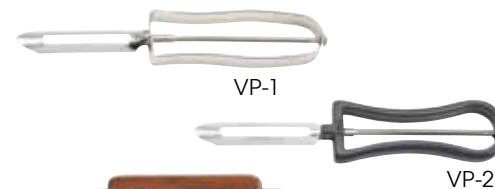

SPECIALTY UTENSILS

TWIST & OUT™ CHROME-PLATED CAN OPENERS

- ◆ Soft-grip handle helps to reduce hand fatigue while providing leverage when turning the crank
- ◆ Smooth-cutting blade makes all day prep easier
- ◆ Durable frame handles size 10 cans with ease

ALUMINUM ALLOY GARLIC PRESS

ITEM	DESCRIPTION	UOM	CASE
GP-1	Garlic Press	Each	12/96

GP-1

GP-2

STAINLESS STEEL NUT CRACKER

ITEM	DESCRIPTION	UOM	CASE
LC-04	4-3/4"	Each	24/144

LC-04

VEGETABLE PEELERS

ITEM	DESCRIPTION	UOM	CASE
VP-1	Nickel Plated Handle	Doz	2/24
VP-2	Plastic Handle	Doz	2/24

VP-1

VP-2

STAINLESS STEEL SERRATOR

ITEM	DESCRIPTION	UOM	CASE
SRT-7	7" w/Wooden Hdl	Each	12/72

SRT-7

STAINLESS STEEL EGG SEPARATOR

- ◆ 8-1/2" easy-grip hollow handle
- ◆ Great for preparing crème brûlée, pudding, tiramisu & soufflé
- ◆ Dishwasher safe

ITEM	DESCRIPTION	UOM	CASE
SES-3	2-7/8"Dia	Each	24/96

SES-3

ALUMINUM EGG SLICERS

- ◆ Multiple slicing with one press
- ◆ Stainless steel wires are securely clamped into the casing