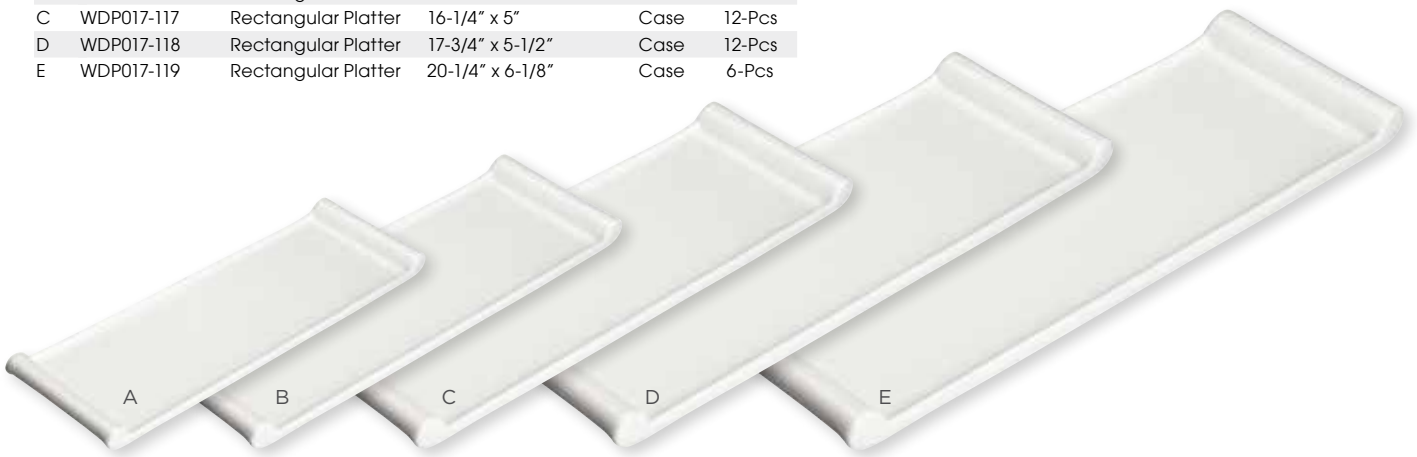

PAREDES™ *Simple Presentation*

Bright White Porcelain

ITEM	DESCRIPTION	SIZE	UOM	QTY/CASE
A	WDP017-115 Rectangular Platter	12" x 3-3/4"	Case	24-Pcs
B	WDP017-116 Rectangular Platter	14" x 4-1/2"	Case	24-Pcs
C	WDP017-117 Rectangular Platter	16-1/4" x 5"	Case	12-Pcs
D	WDP017-118 Rectangular Platter	17-3/4" x 5-1/2"	Case	12-Pcs
E	WDP017-119 Rectangular Platter	20-1/4" x 6-1/8"	Case	6-Pcs

LOURES™ *To Accessorize*

Bright White Porcelain

ITEM	DESCRIPTION	SIZE	TOTAL CAPACITY	UOM	QTY/CASE
F	WDP017-101 Trio Bowl	14-1/4" x 4"	24 oz	Case	24-Pcs
G	WDP017-102 Trio Bowl	13-1/4" x 5"	50 oz	Case	12-Pcs
H	WDP017-103 Trio Caddy Bowl	7-3/4" x 5"	10 oz	Case	24-Pcs
I	WDP017-104 Trio Bowl	8-3/4" x 3"	5 oz	Case	36-Pcs
J	WDP017-105 Quartet Bowl	11-7/8" x 3"	7.5 oz	Case	36-Pcs
K	WDP017-106 Duo Dish	6"L (2-3/4" Dia Each)	2 oz	Case	36-Pcs
L	WDP017-107 Trio Dish	9-1/2"L (2-3/4" Dia Ea)	3 oz	Case	36-Pcs
M	WDP017-108 Trio Tray	10" x 5"		Case	24-Pcs
N	WDP017-109 Duo Plate	13-7/8" x 8"		Case	12-Pcs
O	WDP017-110 Oblong Plate	15-1/4" x 6-1/2"		Case	12-Pcs