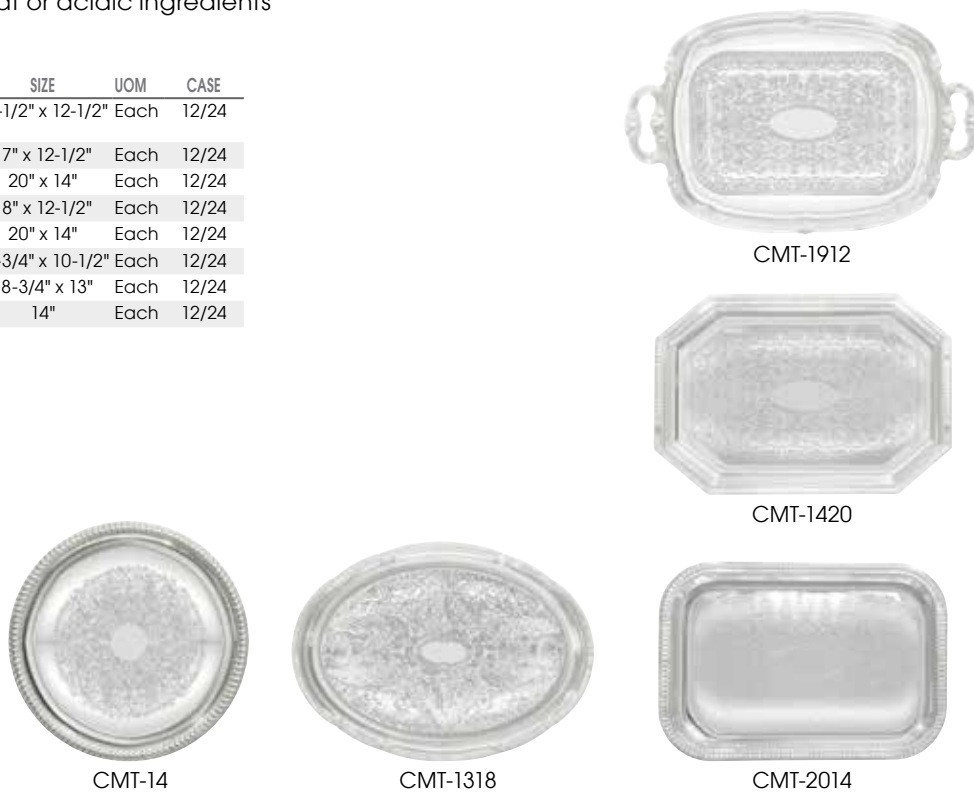

STAINLESS STEEL SERVING TRAYS

ITEM	DESCRIPTION	SIZE	UOM	CASE
STRS-12	Round	12"	Each	12/48
STRS-14	Round	14"	Each	12/24
STRS-16	Round	16"	Each	12/24

STAINLESS STEEL OVAL PLATTERS

ITEM	DESCRIPTION	SIZE	UOM	CASE
OPL-12	Oval	12" x 8-5/8"	Each	10/60
OPL-14	Oval	14" x 8-3/4"	Each	10/60
OPL-16	Oval	16" x 10-1/4"	Each	10/40
OPL-18	Oval	18" x 11-1/2"	Each	10/30
OPL-20	Oval	20" x 13-3/4"	Each	10/20
OPL-22	Oval	21-3/4" x 14-1/2"	Each	12

STAINLESS STEEL TRAYS & PLATTERS

STRS-14

OPL-14

CHROME-PLATED SERVING TRAYS

- ◆ Limit use with meat or acidic ingredients
- ◆ Hand wash only

ITEM	DESCRIPTION	SIZE	UOM	CASE
CMT-1912	Rectangular w/Handles	19-1/2" x 12-1/2"	Each	12/24
CMT-1217	Octagonal	17" x 12-1/2"	Each	12/24
CMT-1420	Octagonal	20" x 14"	Each	12/24
CMT-1812	Rectangular	18" x 12-1/2"	Each	12/24
CMT-2014	Rectangular	20" x 14"	Each	12/24
CMT-1014	Oval	14-3/4" x 10-1/2"	Each	12/24
CMT-1318	Oval	18-3/4" x 13"	Each	12/24
CMT-14	Round	14"	Each	12/24

CHROME SERVING TRAYS

CMT-1912

CMT-1420

CMT-14

CMT-1318

CMT-2014

TRAY STANDS

ITEM	DESCRIPTION	SIZE	UOM	CASE
TSY-1A	Chrome Steel	31"	Each	6
TR-33W	Rubberwood, Walnut	32"	Each	1
TR-34W	Rubberwood, Mahogany	32"	Each	1