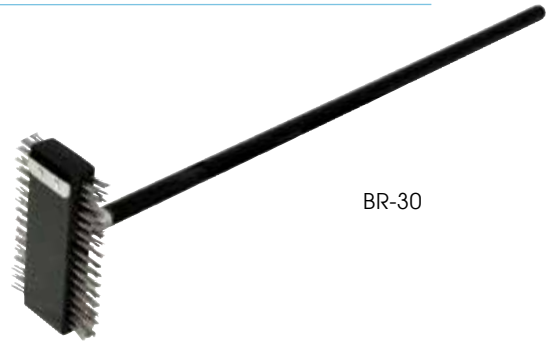

DUAL WIRE BRISTLE BRUSH

- ◆ Thick steel bristle brush - 1-1/2" L wire
- ◆ Thin steel bristle brush - 1-1/4" L flat wire
- ◆ Stainless steel handle; bent end provides leverage to reach and scrub

ITEM	DESCRIPTION	UOM	CASE
BR-21	Dual Wire Brush with 26-1/2" Handle	Each	6

PIZZA OVEN CLEANING BRUSHES

BR-21

PIZZA OVEN/BROILER WIRE BRUSH

- ◆ Stiff stainless steel wire bristles effortlessly clean heavy carbon deposits and oven residue

ITEM	DESCRIPTION	UOM	CASE
BR-30	Dbi-Side Brush w/30" Hdl	Each	8/32

BR-30

PIZZA OVEN WIRE BRUSH WITH SCRAPER

- ◆ Carbon wire bristles with attached metal scraper
- ◆ Sturdy wooden handle

ITEM	DESCRIPTION	UOM	CASE
BR-27	Brush & Scraper w/27" Hdl	Each	12

BR-27

PIZZA OVEN WIRE BRUSH & HANDLES