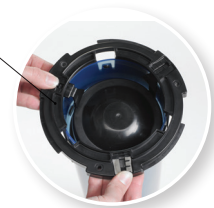

Dispense a variety of cups while reducing waste and preventing contamination with SENTRY®.

SENTRY® Dispensers provide effortless dispensing of paper, plastic or foam beverage cups with no wear parts to replace. The “set it and forget it” operation provides easy and exact adjustment. The adjustable Lifetime Levers™ are engineered with a revolutionary design that prevents marring of cups, while providing smooth, one-at-a-time dispensing. A tamper-resistant trim ring and contamination guard keep cups sanitary and protected.

 **san jamar®**
smart. safe. sanitary.

www.sanjamar.com

One-size-fits-all
Dispensing

Contamination Guard
prevents debris from
entering dispenser

No wear
parts to replace

High impact plastic
for durability

Lifetime Levers™ allow for quick adjustments for
smooth dispensing without damaging cups